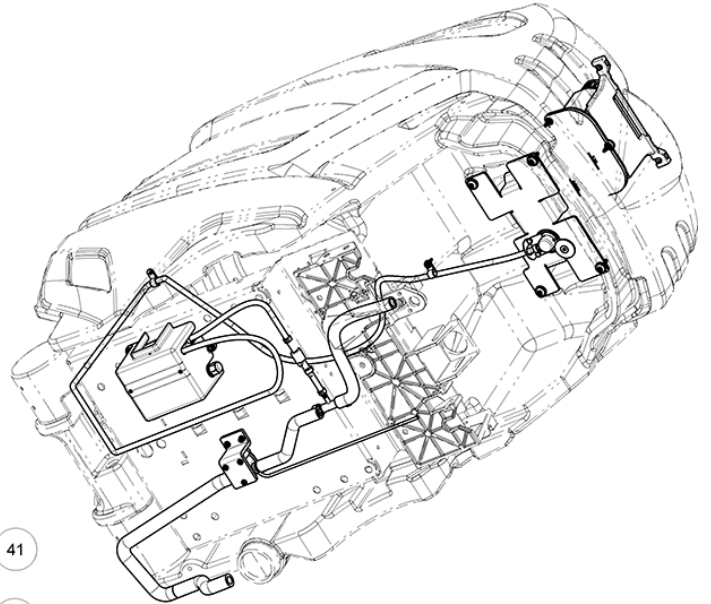

CHEM DOSE KIT - KTRI06373 [OPTION]