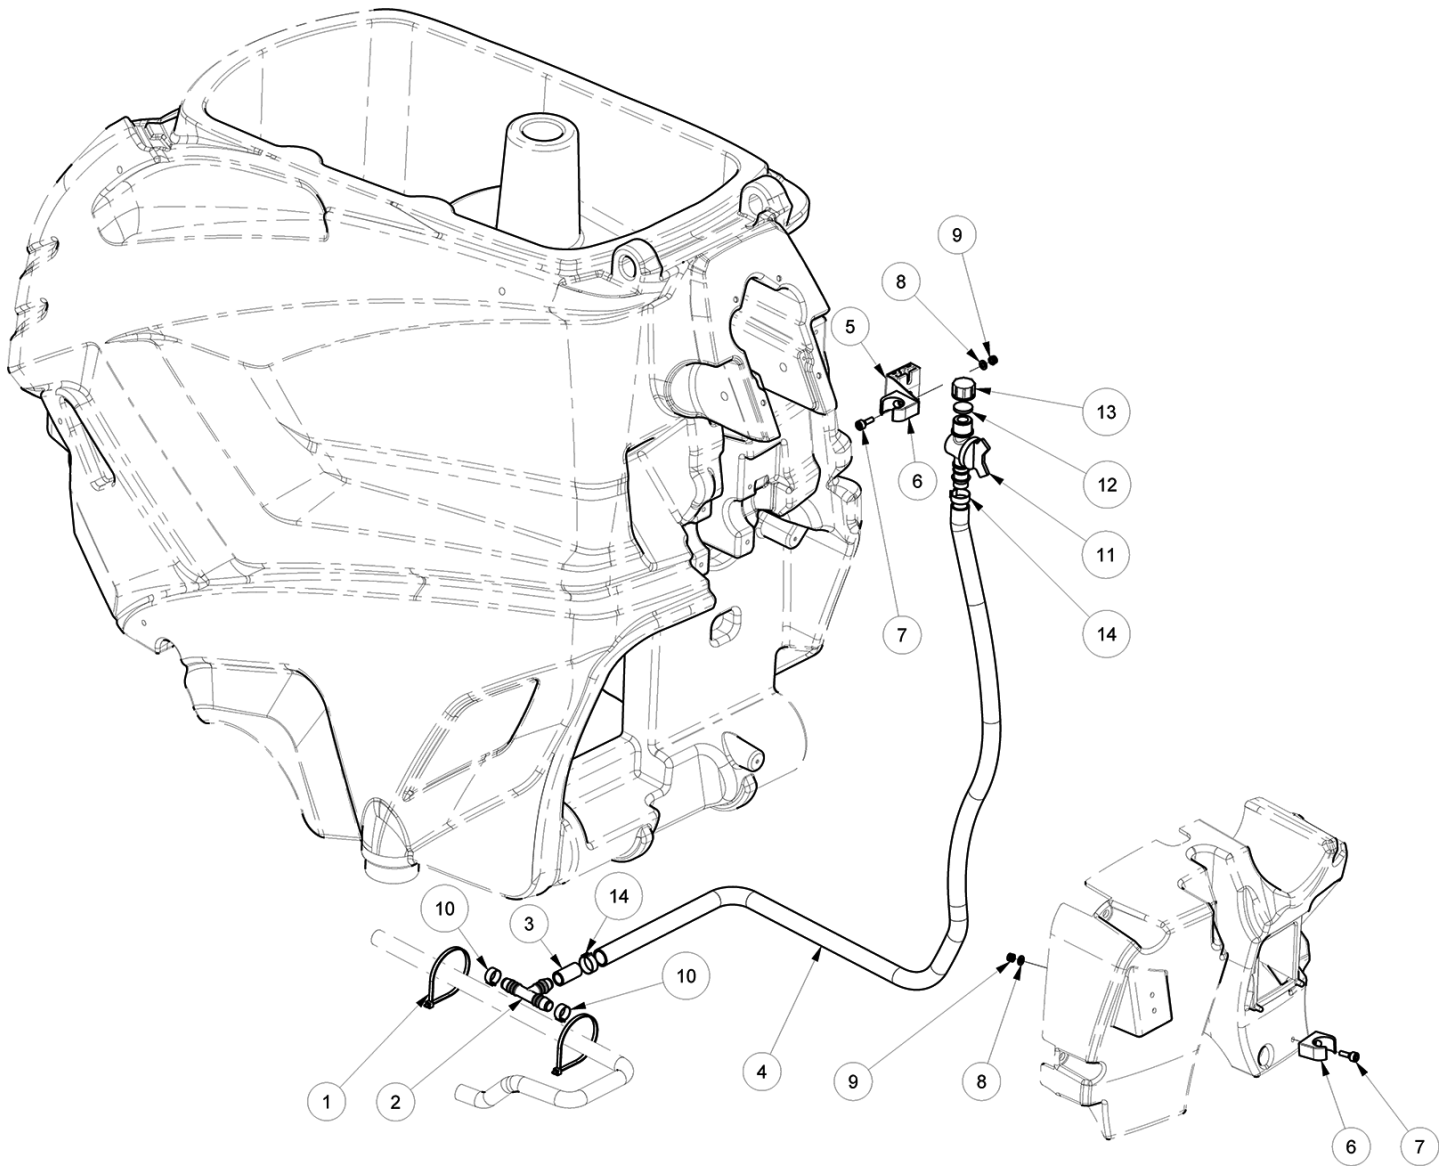

SOLUTION TANK DRAIN HOSE GROUP

Ref.	Part No.	Description	Quantity
0001	FSVR00049	CLAMP 4,5x200 black	2,00
0002	897268	CONNECTOR 3 VIE	1,00
0003	897272	TUBE, D.30X12X17	1,00
0004	897656	HOSE, DRAIN, SOLTN	1,02
0005	LAFN11229	BRACKET LEVEL TUBE	1,00
0006	897266	CLIP, M25	2,00
0007	VTVT17720	SCREW TCEI M 5X16 INOX	2,00
0008	897166	WASHER, D. 5, INOX	2,00
0009	VTDD01693	NUT, M5, INOX	2,00
0010	897257	CLAMP	2,00
0011	897271	CONNECTOR 1/2 M RESCA 15	1,00
0012	897270	GASKET D.21 SP.3 GOMMA	1,00
0013	897269	CAP 1/2"G X ELETTROV. ACL	1,00
0014	897273	CLAMP	2,00