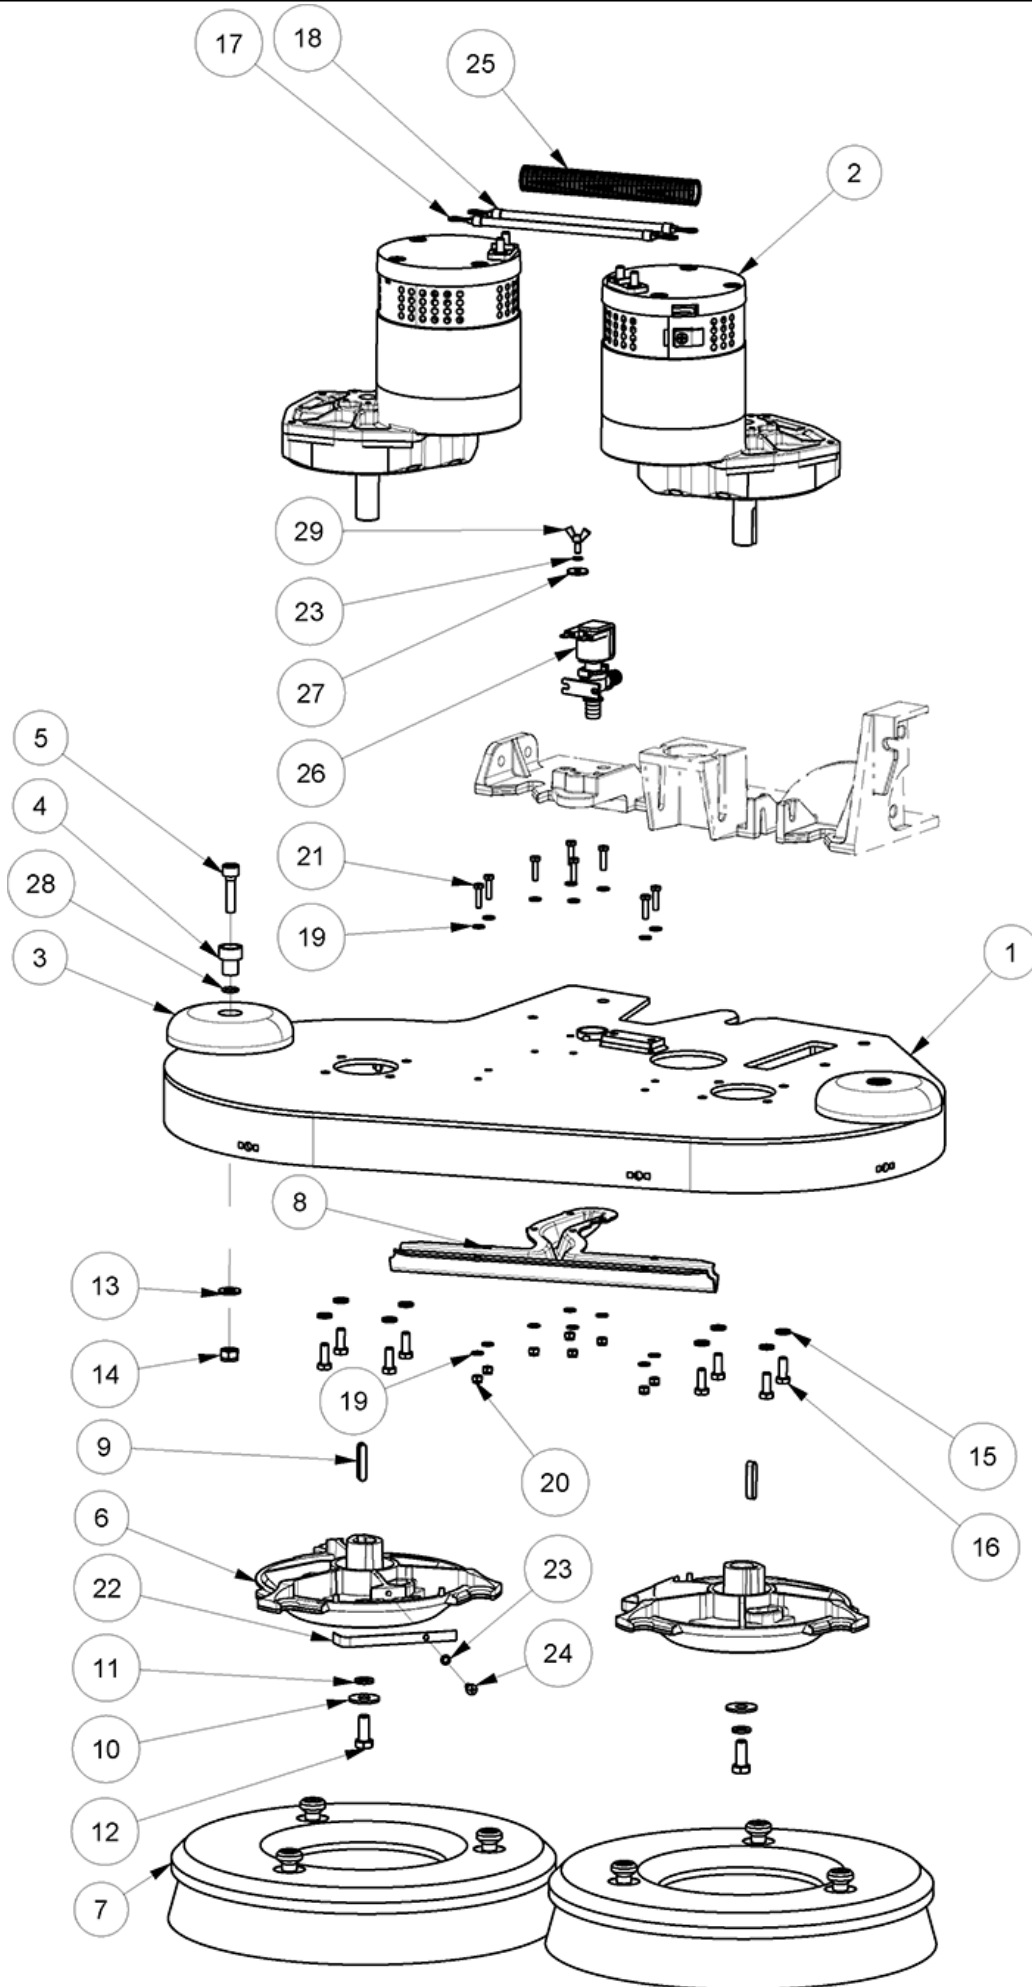

SCRUB HEAD GROUP [60CM MODEL]