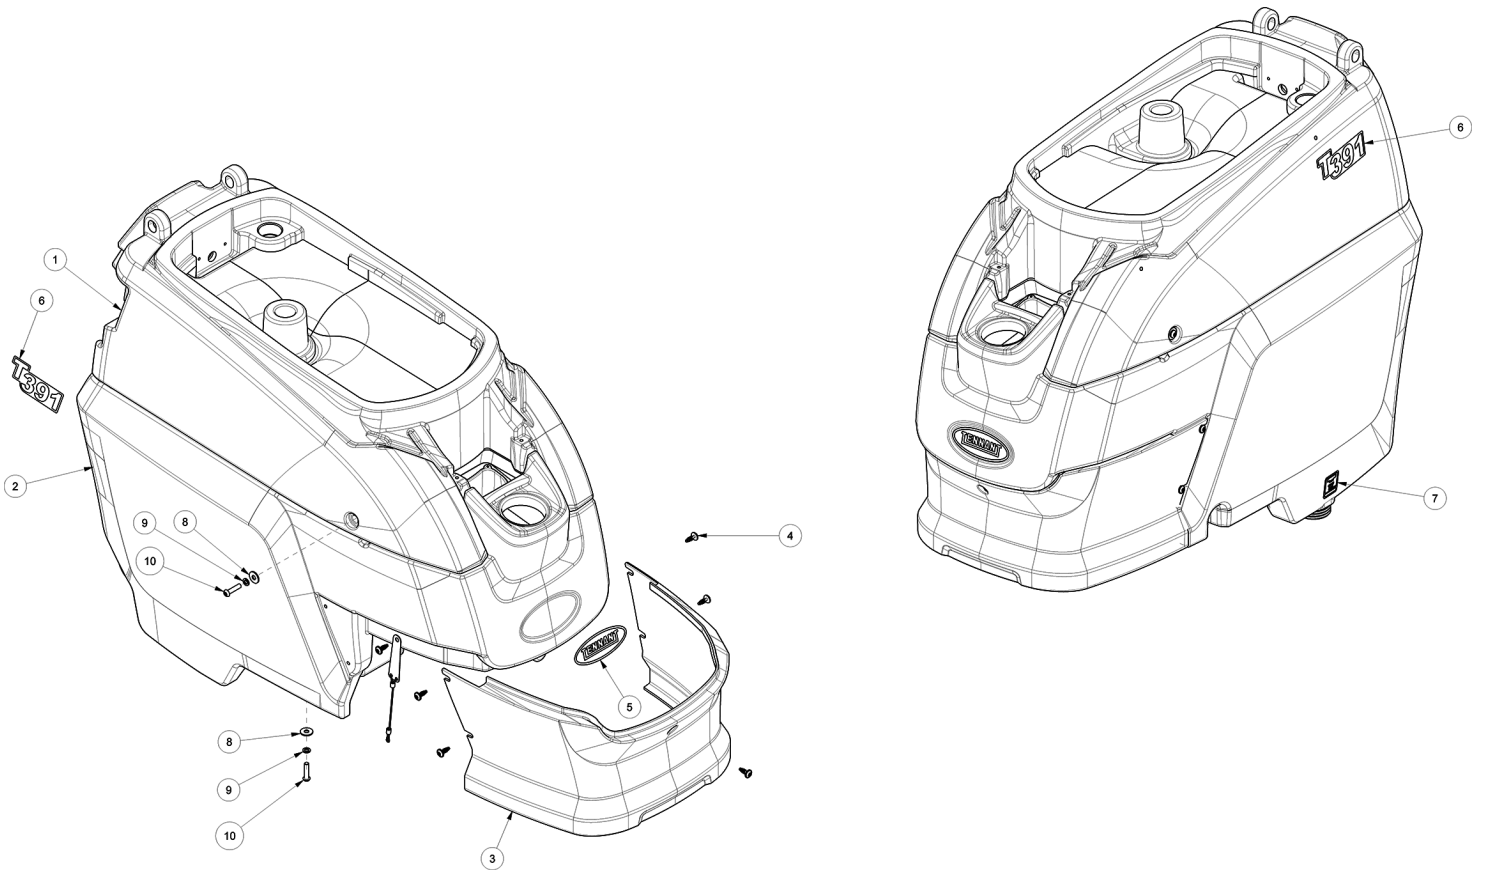

TANK GROUP

Ref.	Part No.	Description	Quantity
0001	MPVR12989	TANK RECOVERY	1,00
0002	MPVR12990	TANK SOLUTION	1,00
0003	MPVR12966	COVERING [T291/T391]	1,00
0004	VTVT01430	SCREW STS KN1038 8x22 - T40 A2	4,00
	KTRI06378	LABEL, KIT [T391] (includes 5, 6, 7)	1,00
0005	NA	LABEL TENNANT	1,00
0006	NA	LABEL T391	1,00
0007	NA	LABEL FILTER T291-T391	1,00
0008	897120	WASHER, D.8X24, UNI6593, INOX	4,00
0009	897216	WASHER, D. 8, GRW, UNI1751, INOX	4,00
0010	VTVT01378	SCREW TBEI M8X35	4,00