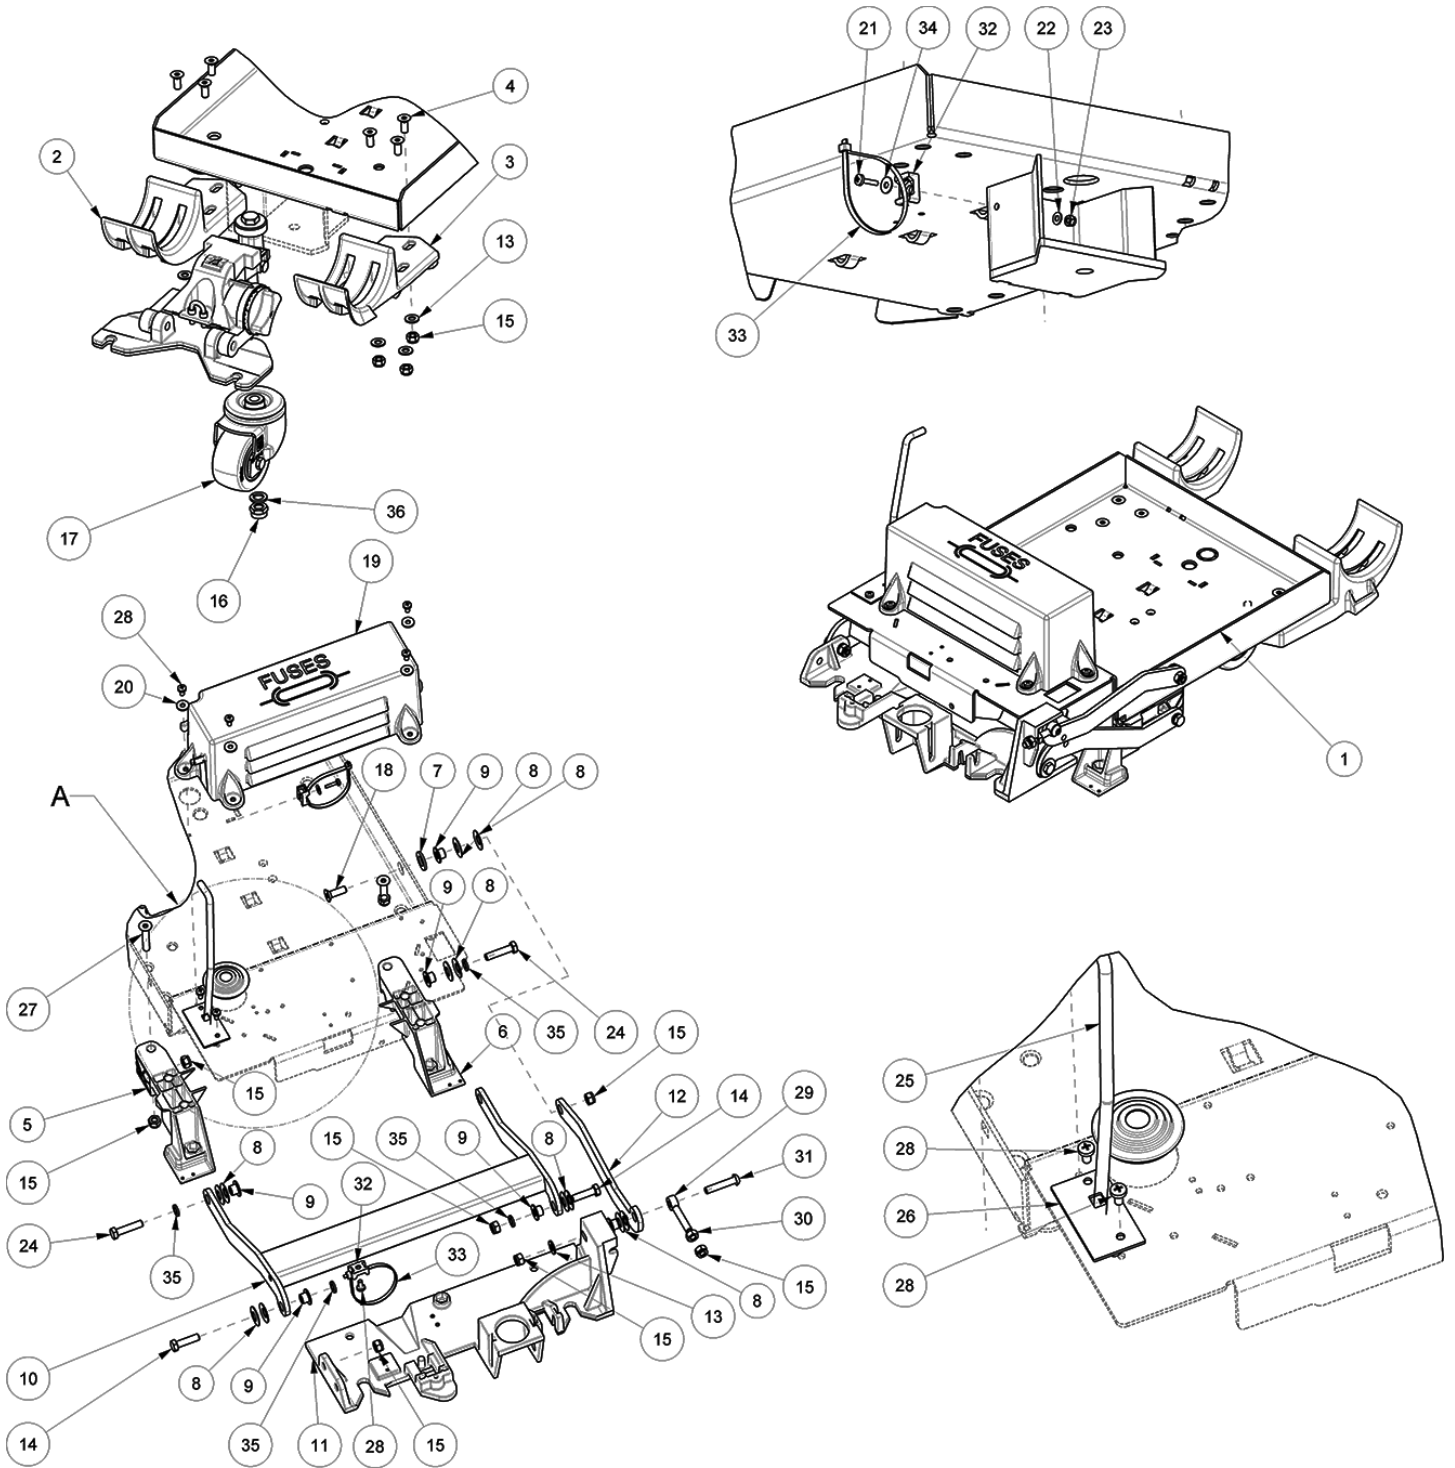

FRAME GROUP - ACTUATOR MODEL