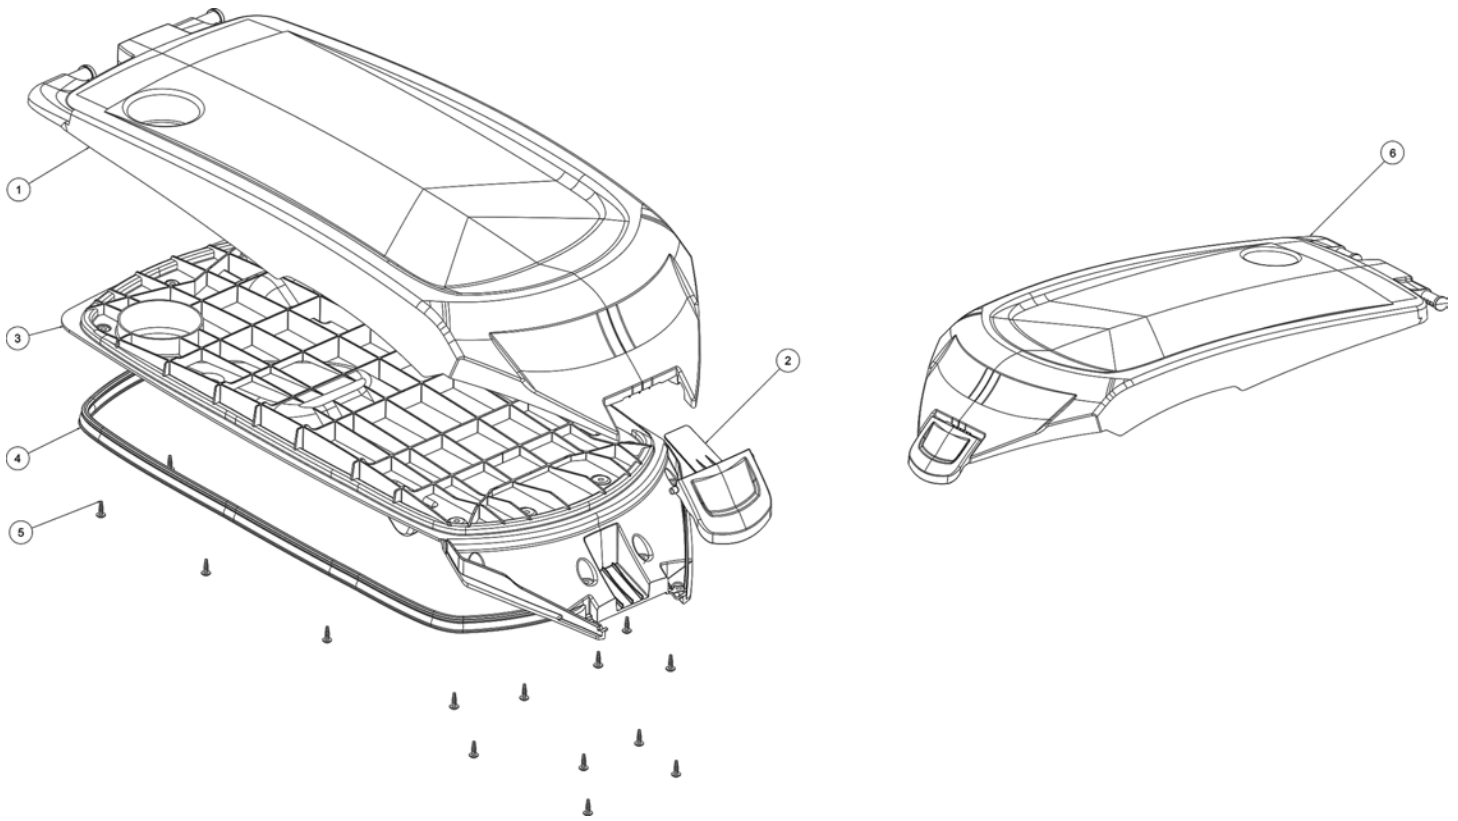

RECOVERY TANK LID

Ref.	Part No.	Description	Quantity
0001	MPVR13035	COVER RECOVERY TANK RAL7024	1,00
0002	MPVR12967	LEVER	1,00
0003	MPVR13047	COVER RAL7024	1,00
0004	GUVR01019	GASKET RECOVERY TANK LID	1,00
0005	VTVT01072	SCREW STS KN1038 5x16 - T20 A2	17,00
0006	KTRI06346	COVER ASSY, RECOVERY TANK (Includes 1,2,3,4,5 Pre-assembled)	1,00