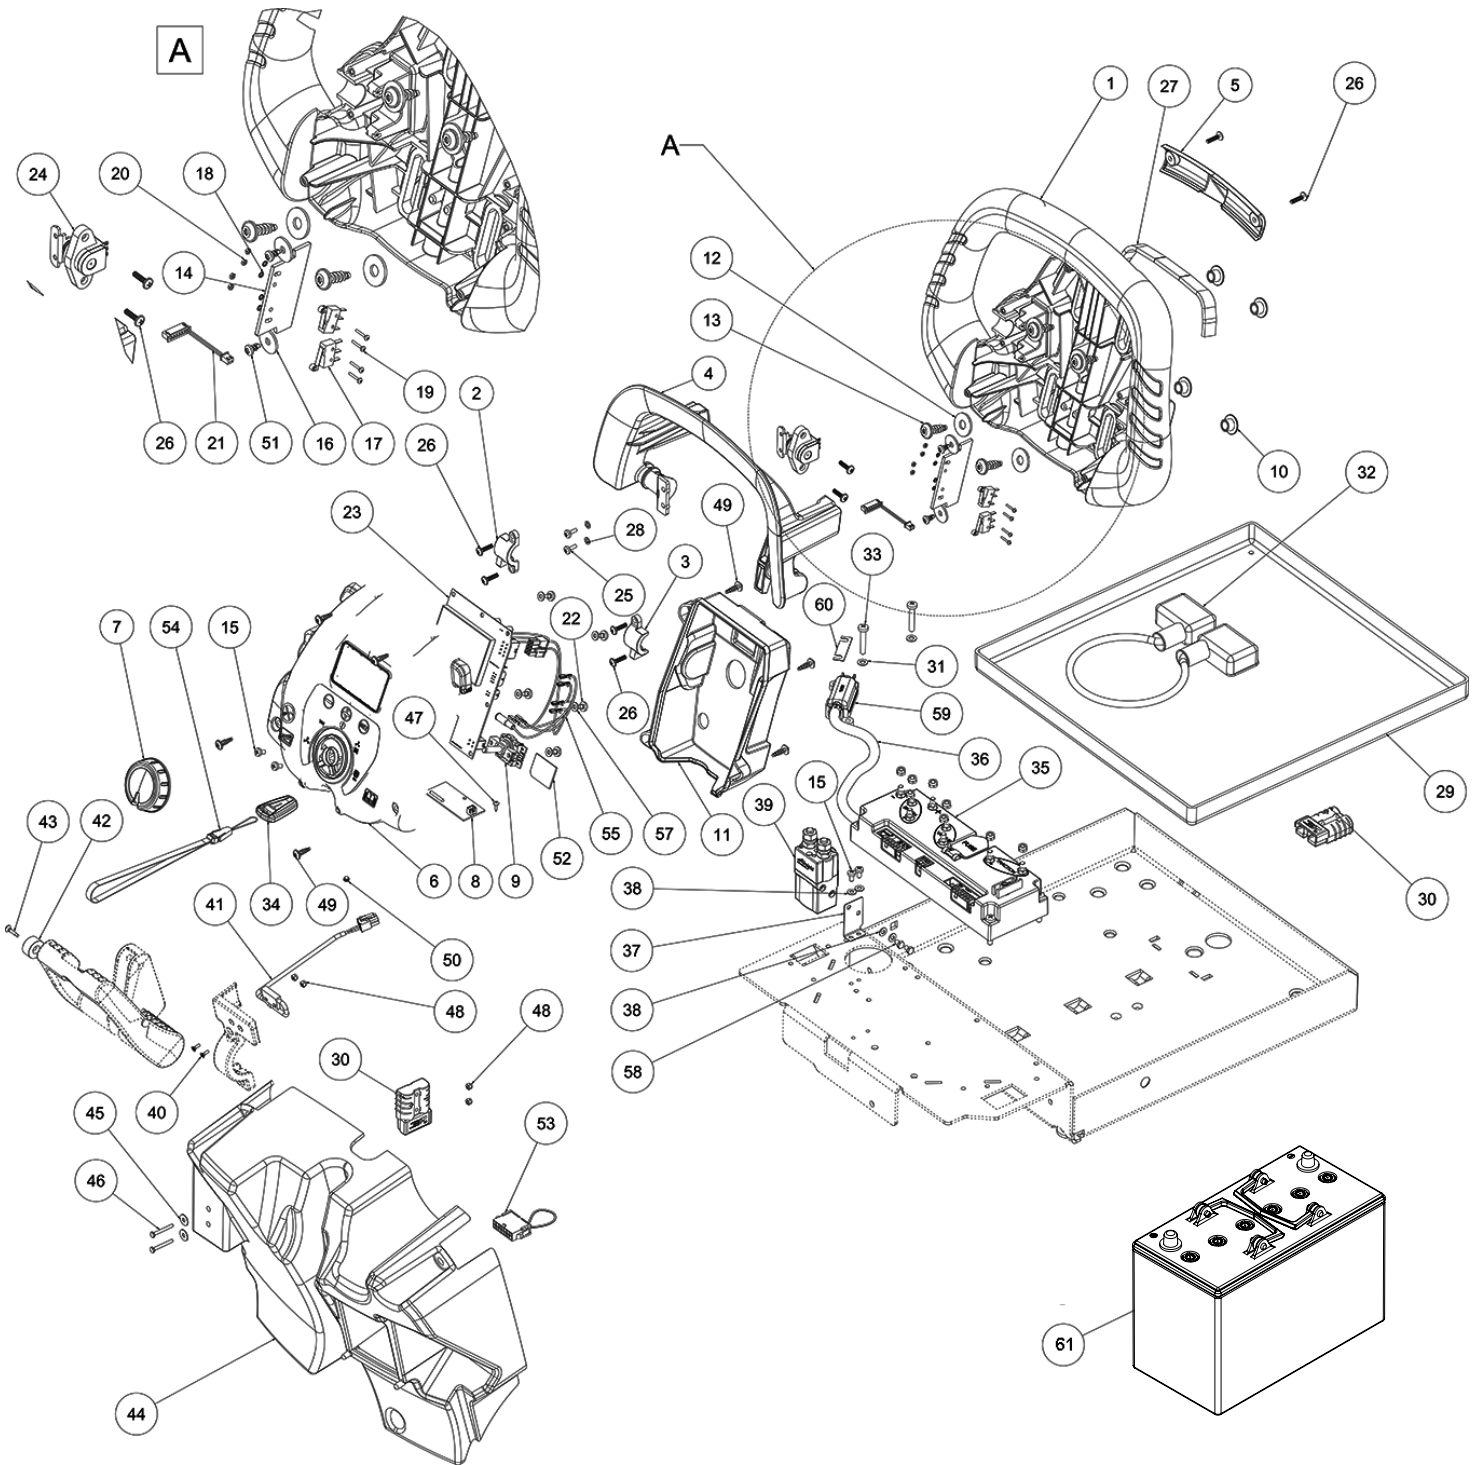

ELECTRICAL COMPONENT GROUP