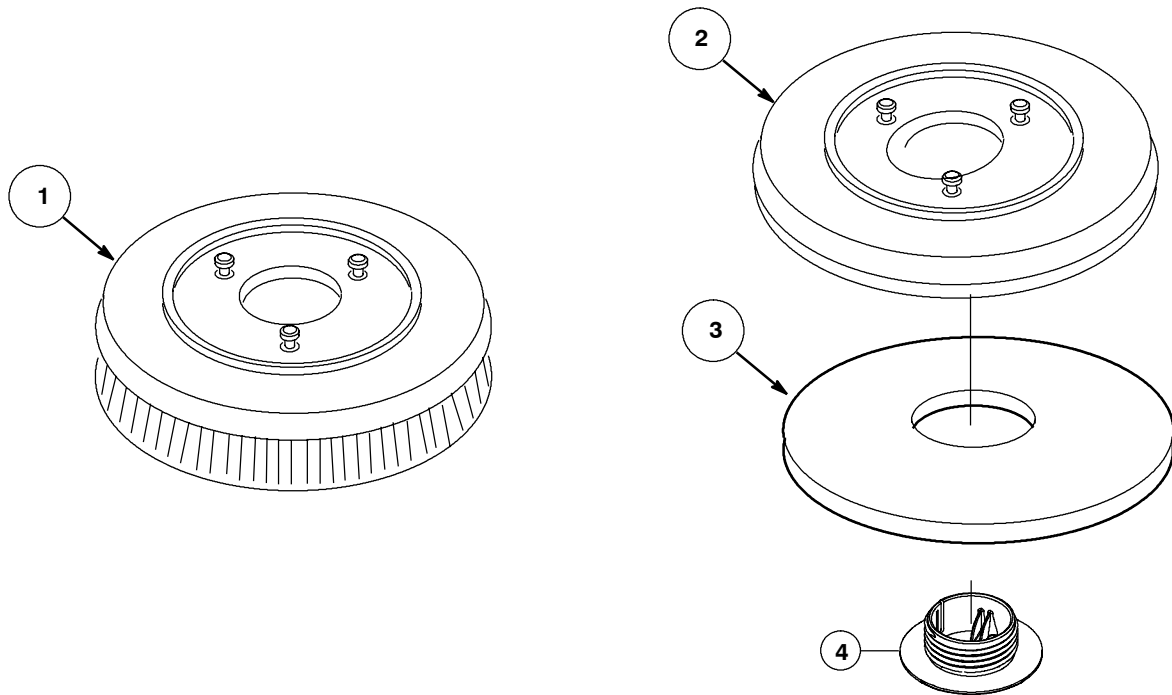

BRUSHES / PAD DRIVER & PADS

60cm Dual Disk Model

Ref.	Part No.	Description	Quantity
0001	9017729	BRUSH ASSY, DISK, SCB, 30CM, 3-LUG, PYP [STANDARD]	1,00
0001	SPPV01514	BRUSH ASSY, DISK, SCB, 30CM, 3-LUG, MIX FBR, SOFT	1,00
0002	9017735	DRIVER ASSY, PAD, 30CM, 3-LUG	1,00
0003	994512	PAD, STRIP, 30.5CM, BROWN [5PC]	1,00
0003	994511	PAD, SCRUB, 30.5CM, BLU [5PC]	1,00
0003	994510	PAD, BUFF, 30.5CM, RED [5PC]	1,00
0003	385940	PAD, POLISH, 30.5CM, WHITE [5PC]	1,00
0004	MPVR04088	LOCK, CENTER, PAD DRIVER	1,00

70cm Dual Disk Model

Ref.	Part No.	Description	Quantity
0001	9017816	BRUSH ASSY, DISK, SCB, 35CM, 3-LUG, PYP [STANDARD]	1,00
0001	9017730	BRUSH ASSY, DISK, SCB, 35CM, 3-LUG, PYP, SOFT	1,00
0002	9017820	DRIVER ASSY, PAD, 35CM, 3-LUG	1,00
0003	994520	PAD, STRIP, 35CM, BROWN [5PC]	1,00
0003	994519	PAD, SCRUB, 35CM, BLU [5PC]	1,00
0003	994518	PAD, BUFF, 35CM, RED [5PC]	1,00
0003	994754	PAD, POLISH, 35CM, WHITE [5PC]	1,00
0004	MPVR04088	LOCK, CENTER, PAD DRIVER	1,00