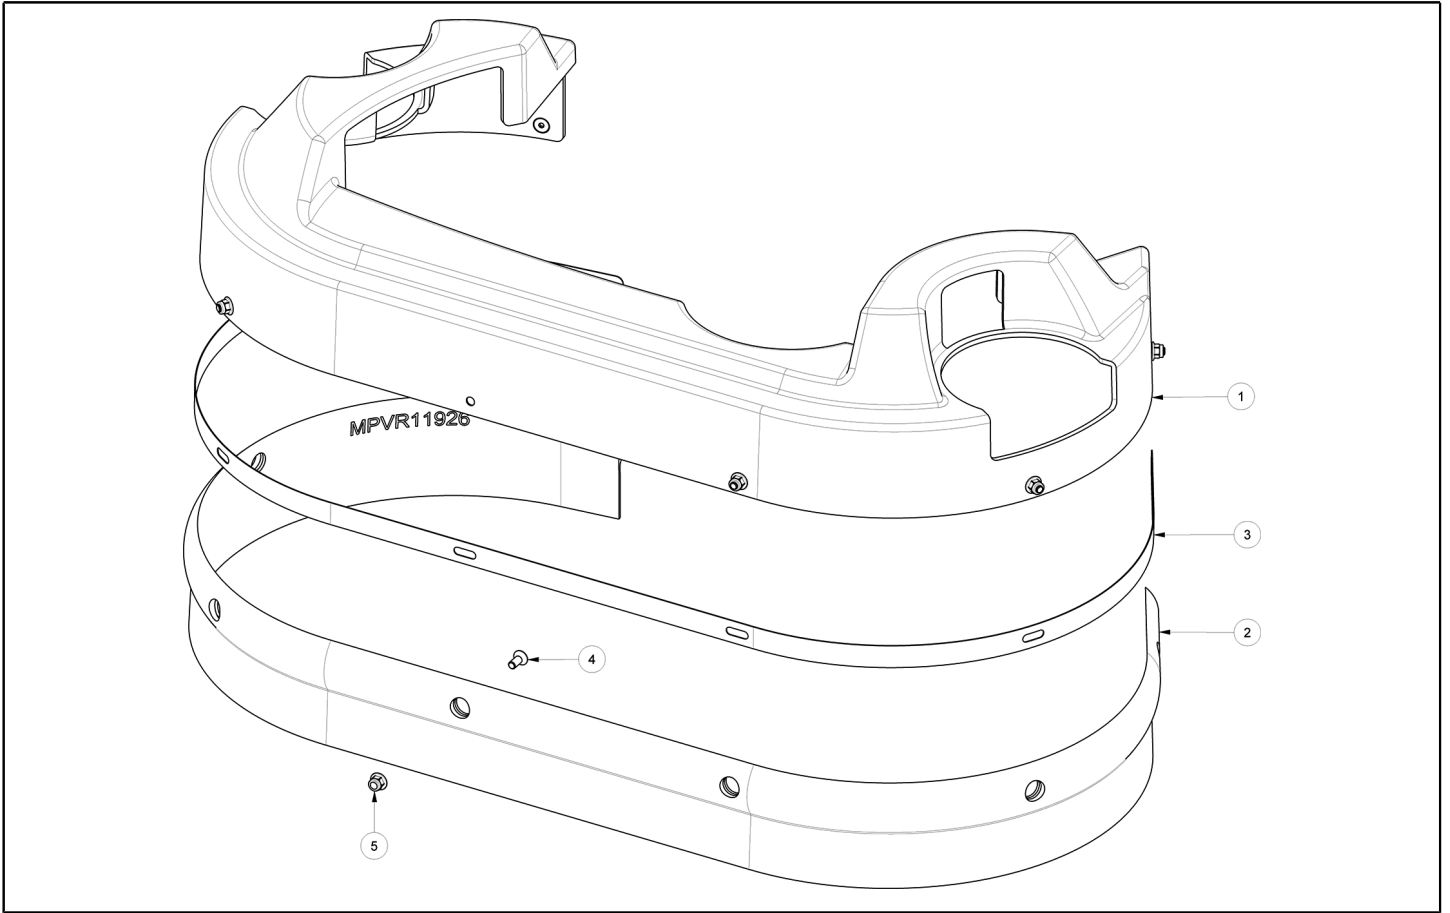

SPLASH GUARD KIT, 60CM - KTRI05245 [OPTION]

Ref.	Part No.	Description	Quantity
	KTRI05245	K SPLASH GUARD, 60CM [T391] (Includes 1,2,3,4,5)	1,00
0001	MPVR11905	SUPPORT FLAP PS 60CM	1,00
0002	MPVR11926	RUBBER SPLASH GUARD 60CM	1,00
0003	LAFN11271	SHEET METAL PA. SPLASH GUARD 60CM	1,00
0004	897658	SCREW, M5X12, TSPEI, UNI5933	7,00
0005	VTDD00531	NUT M5 DIN6926 INOX	7,00