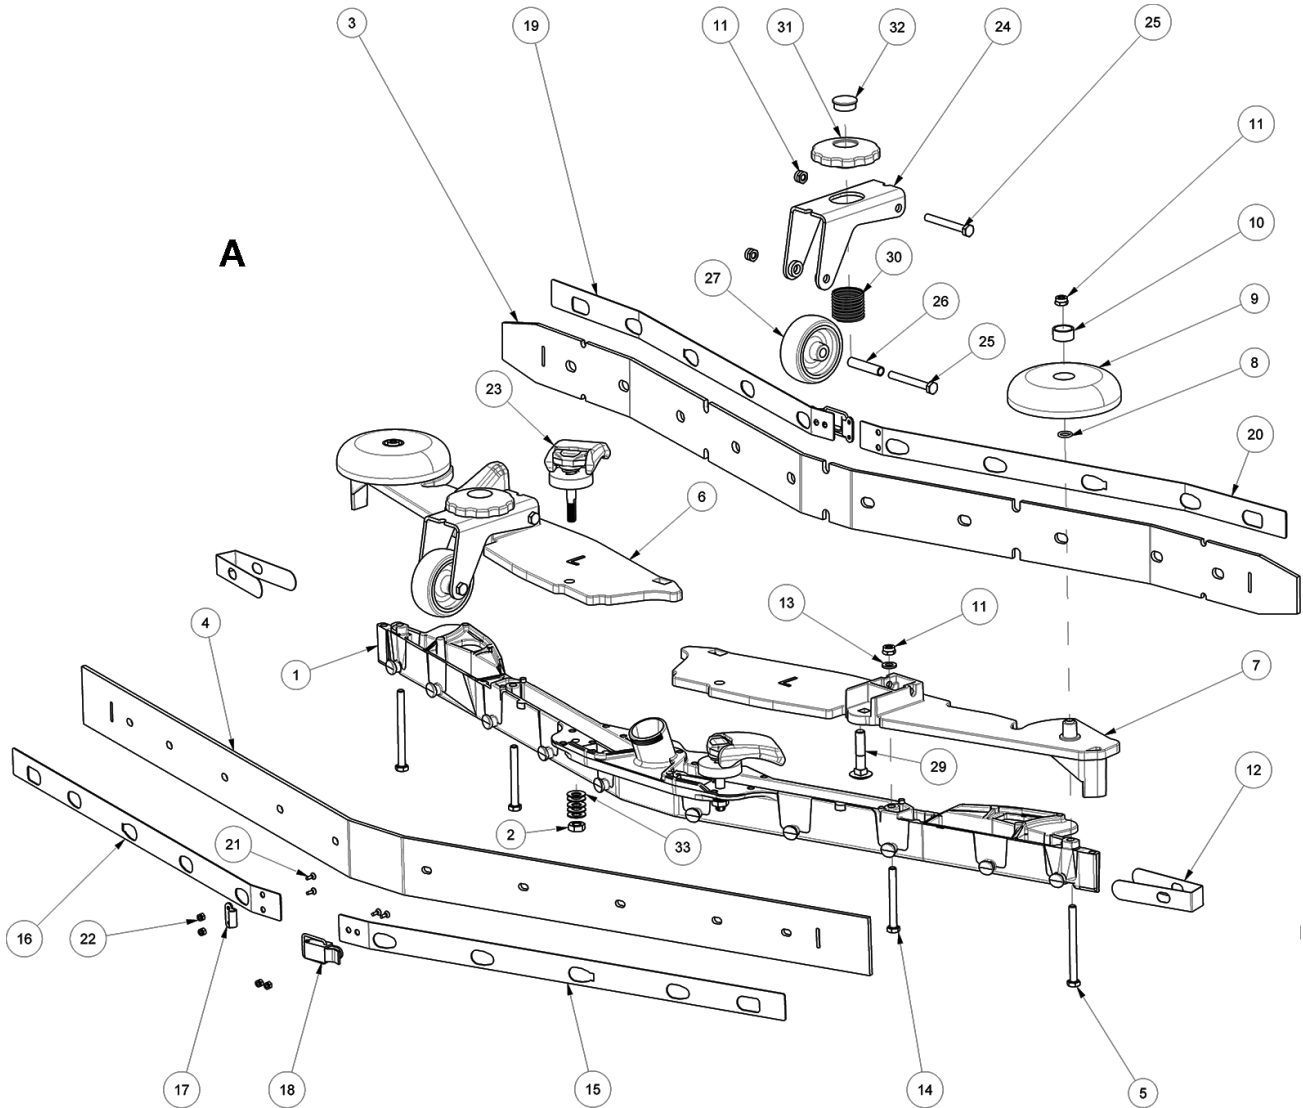

SQUEEGEE GROUP [70CM MODEL]

Ref.	Part No.	Description	Quantity
A	PMVR06826	SQUEEGEE ASSY [T291/T391 70CM]	1,00
0001	MFVR00318	BODY -	1,00
0002	VTDD00530	NUT M8 UNI 5589	2,00
0003	9017813	BLADE, SQGE, FRONT, 1020L, LINATEX (STANDARD)	1,00
0004	9017814	BLADE, SQGE, REAR, 1020L, LINATEX (STANDARD)	1,00
0003	9017801	BLADE, SQGE, FRONT, 1020L, LATEX	1,00
0004	9017804	BLADE, SQGE, REAR, 1020L, LATEX	1,00
0003	9017806	BLADE, SQGE, FRONT, 1020L, PYU	1,00
0004	9017811	BLADE, SQGE, REAR, 1020L, PYU	1,00
0005	VTVT00699	SCREW TE M. 6-70	2,00
0006	MPVR06493	PLATE PROTECTION SQUEEGEE L LH	1,00
0007	MPVR06494	PLATE PROTECTION SQUEEGEE L RH	1,00
0008	897102	O-RING, 13.00 Od X 10.00 Id	2,00
0009	897101	WHEEL, BMPR, 98,5d X 21,5W	2,00
0010	897100	SLEEVE, NYLON, 0,314b 0,72d 0,35l	2,00
0011	897138	NUT M6 INOX	8,00
0012	897307	CLOSURE L	2,00
0013	897106	WASHER D.6 UNI 6592 INOX	2,00
0014	897422	SCREW, TE, M.6X55	2,00
0015	897654	STRAP, SQGE, L, REAR, LH	1,00
0016	897654	STRAP, SQGE, L, REAR, LH	1,00
0017	9018495	HOOK, STRAP, SQGE	2,00
0018	9018492	LATCH, STRAP, SQGE	2,00
0019	897620	STRAP, SQGE, L, FRONT, LH	1,00
0020	897613	STRAP, SQGE, L, FRONT, RH	1,00
0021	9018497	BOLT, STRAP, SQGE	8,00
0022	9018496	NUT M 3 AUTOBL.DIN 985 IX.A2	8,00
0023	PMVR06995	HOOKING SQUEEGEE CT51-71	2,00
0024	LAFN09471	SUPPORT CASTOR WHEEL NEW	2,00
0025	897115	SCREW, M6X55, SS	4,00
0026	LAFN07534	SPACER 6x8 h37,5	2,00
0027	9018501	WHEEL, 59,2D 22W 8,4B, GRAY	2,00
0028	VTRS00383	WASHER -	4,00
0029	VTVT01304	SCREW 8X 40	2,00
0030	MLML00473	SPRING -	2,00
0031	MPVR06478	SMALL KNOB WHEEL ADJUSTMENT	2,00
0032	MPVR06479	CAP POMELLO	2,00
0033	MLML00493	DISC SPRINGS 16x8,2x0,9 DIN 2093	10,00