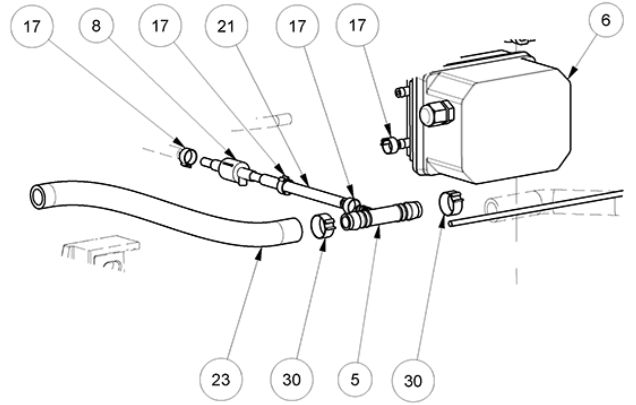

CHEM DOSE KIT - KTRI06373 [OPTION]