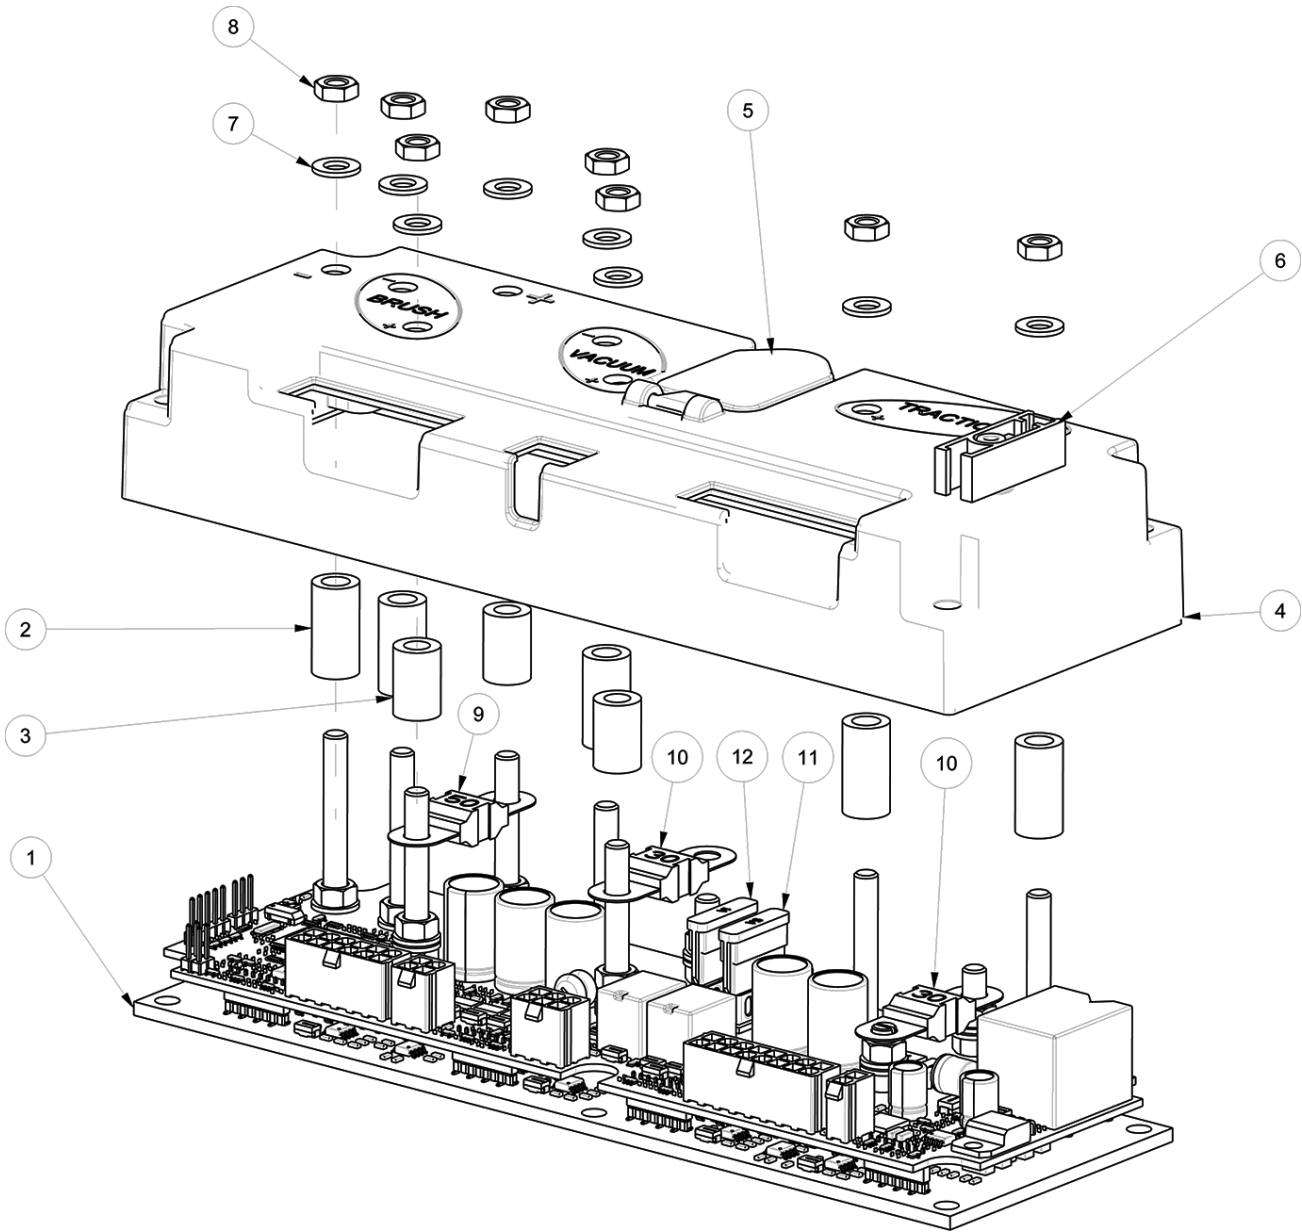

CONTROL BOARD, MECE00786

Ref.	Part No.	Description	Quantity
0001	MECE00812	BOARD TRACTION RULLI	1,00
0002	MPVR06501	SPACER	5,00
0003	LAFN01298	SPACER PLASTIC 10X5,5X15	3,00
0004	MPVR11447	COVERING ELECTRONIC BOARD	1,00
0005	MPVR11448	COVER PLASTIC FUSE BOX	1,00
0006	MEVR01153	FUSE EXTRACTOR	1,00
0007	897166	WASHER, D. 5, INOX	8,00
0008	VTDD00209	NUT M5 LOW UNI5589	8,00
0009	9018332	FUSE, 50A	1,00
0010	897301	FUSE 30A OMEGA FT3030	2,00
0011	9017817	FUSE, 005A	1,00
0012	MEVR00563	FUSE 1A	1,00