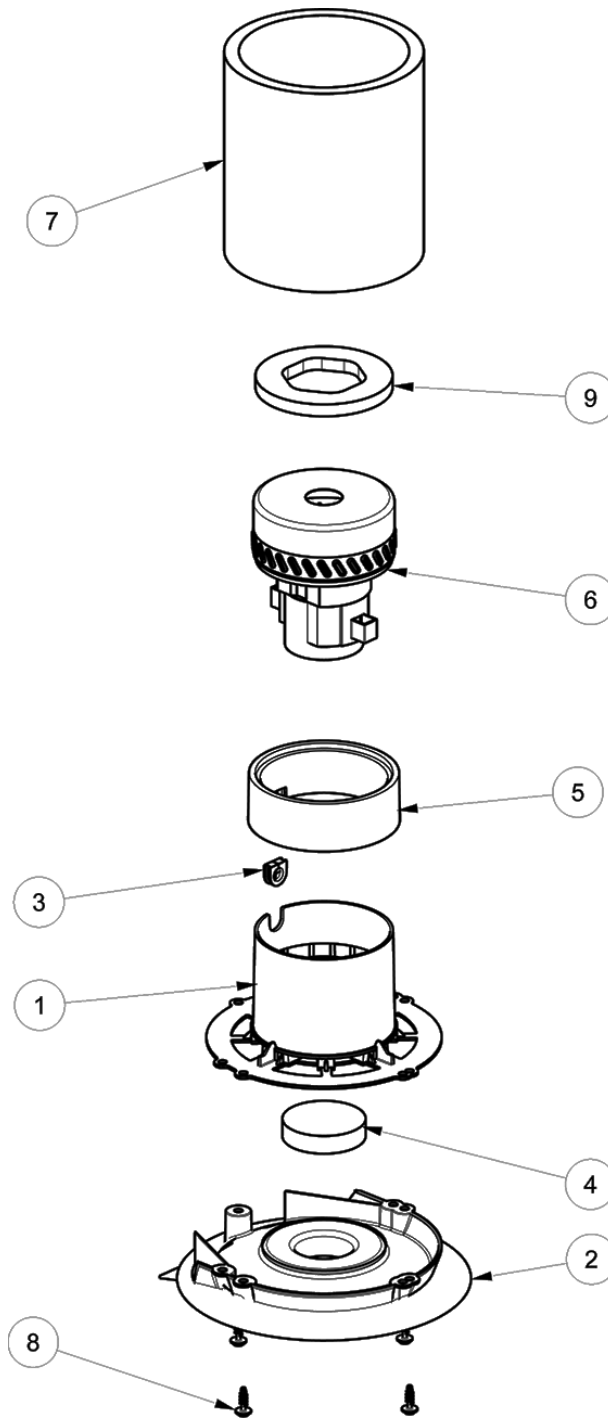

VACUUM MOTOR GROUP

Ref.	Part No.	Description	Quantity
0001	MPVR06466	SUPPORT VACUUM MOTOR 2 ST	1,00
0002	MPVR06480	COVERING VACUUM MOTOR	1,00
0003	897438	FAIRLEAD, 13,5D	1,00
0004	897435	FILTER, FAN	1,00
0005	897440	GASKET, RBR, FAN	1,00
0006	9017716	FAN, VACUUM, 24VDC, 2 STAGE	1,00
0006	9017687	CARBON BRUSH, MOTOR, VACFAN	1,00
0007	ITSO00076	SOUND-PROOFING VAC. MOTOR EXTERNAL	1,00
0008	VTVT01427	SCREW STS KN1038 8x25	4,00
0009	GUGO00509	GASKET VACUUM MOTOR	1,00