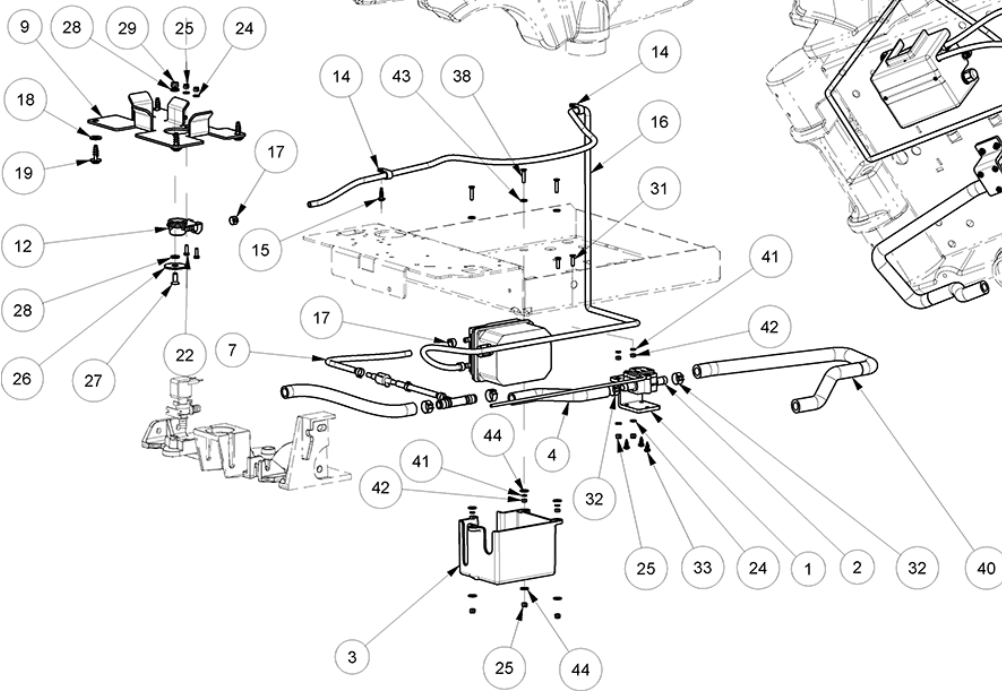

CHEM DOSE KIT - KTRI06373 [OPTION]