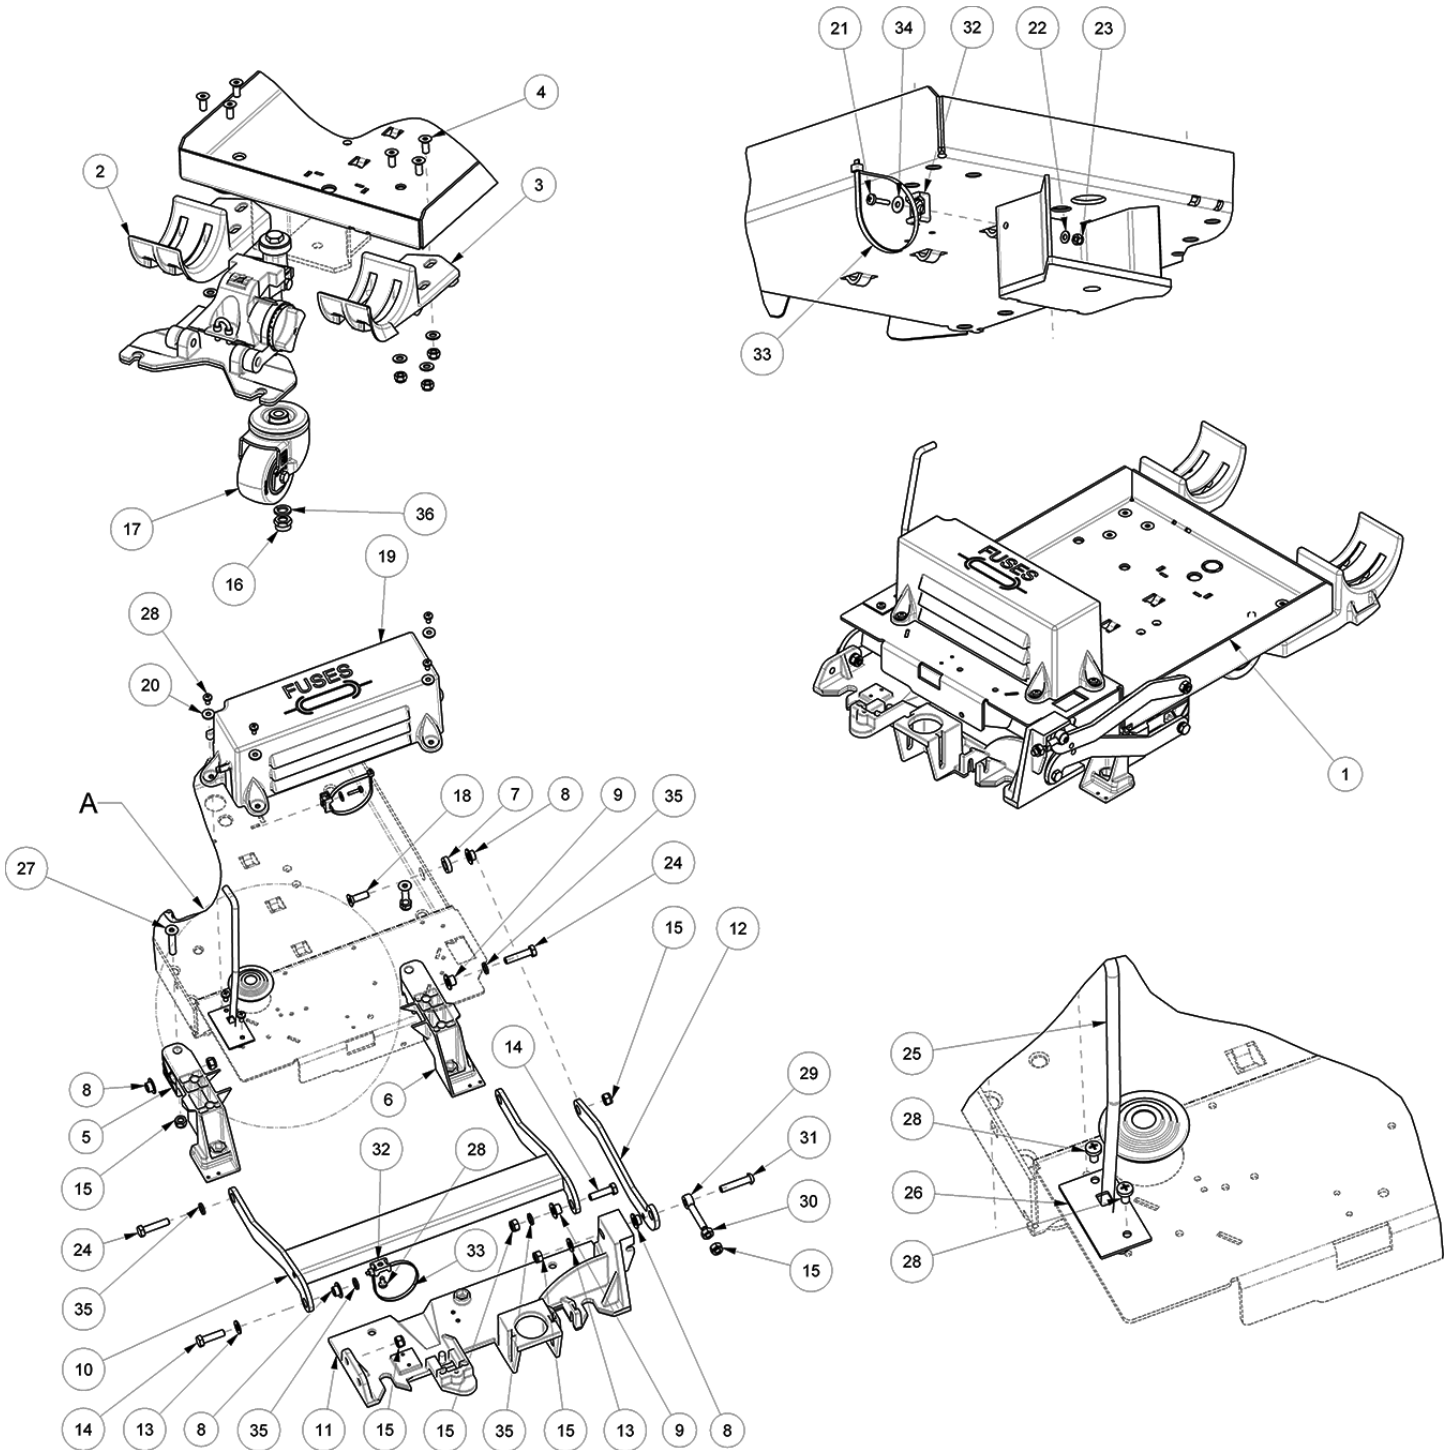

FRAME GROUP