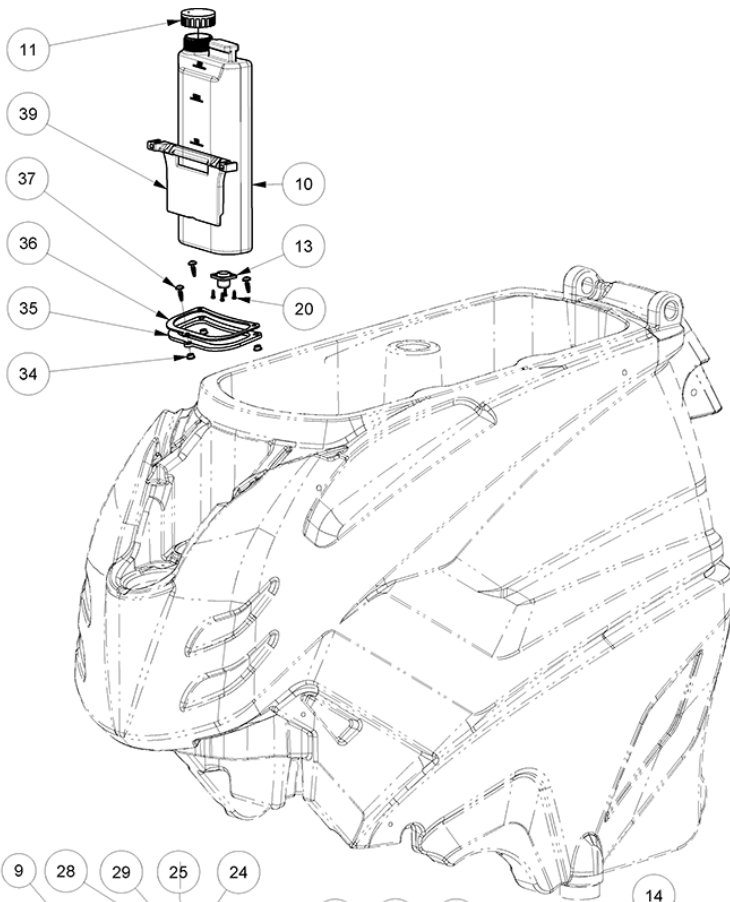

CHEM DOSE KIT - KTRI06373 [OPTION]