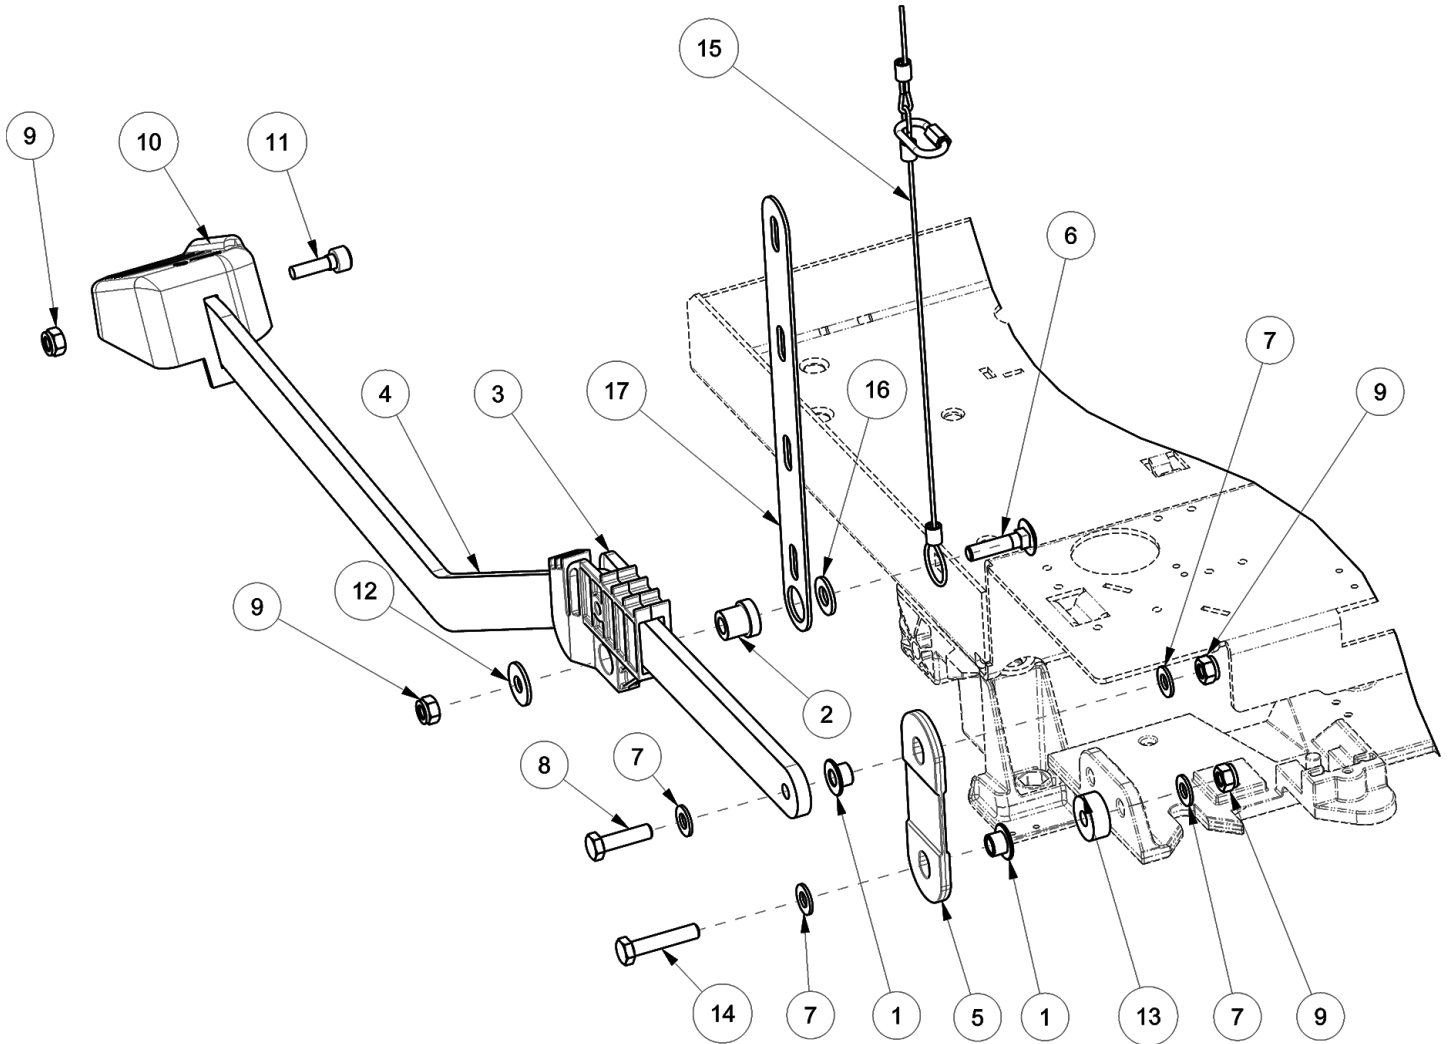

SPLASH GUARD KIT, 60CM - KTRI05245 [OPTION]

Ref.	Part No.	Description	Quantity
	KTRI05245	K SPLASH GUARD, 60CM [T391] (Includes 1,2,3,4,5)	1,00
0001	MPVR11905	SUPPORT FLAP PS 60CM	1,00
0002	MPVR11926	RUBBER SPLASH GUARD 60CM	1,00
0003	LAFN11271	SHEET METAL PA. SPLASH GUARD 60CM	1,00
0004	897658	SCREW, M5X12, TSPEI, UNI5933	7,00
0005	VTDD00531	NUT M5 DIN6926 INOX	7,00

LIFT PEDAL GROUP

Ref.	Part No.	Description	Quantity
0001	LAFN10998	BUSHING -	2,00
0002	LAFN10997	SPACER	1,00
0003	MPVR06500	SUPPORT LIFTING PEDAL	1,00
0004	LAFN09427	LEVER PEDAL BRUSH HEAD	1,00
0005	MPVR06502	PLATE LINK PEDAL-BRUSH HEAD	1,00
0006	VTVT01143	SCREW TTQDE M8X35	1,00
0007	897152	WASHER, D.8, UNI6592, INOX	4,00
0008	897246	SCREW, TE, M8X30, UNI5739, INOX	1,00
0009	VTDD01701	NUT M8	4,00
0010	MPVR06471	PEDAL HEAD LIFTING	1,00
0011	VTVT00639	SCREW TCEI 8X25	1,00
0012	897120	WASHER, D.8X24, UNI6593, INOX	1,00
0013	MPVR10793	SPACER	1,00
0014	897536	SCREW, TE, M.8X40	1,00
0015	CMCV00399	CABLE -	1,00
0016	897432	WASHER, D. 10X21, UNI6592, INOX	1,00
0017	MPVR11573	GUIDE [T291/T391]	1,00