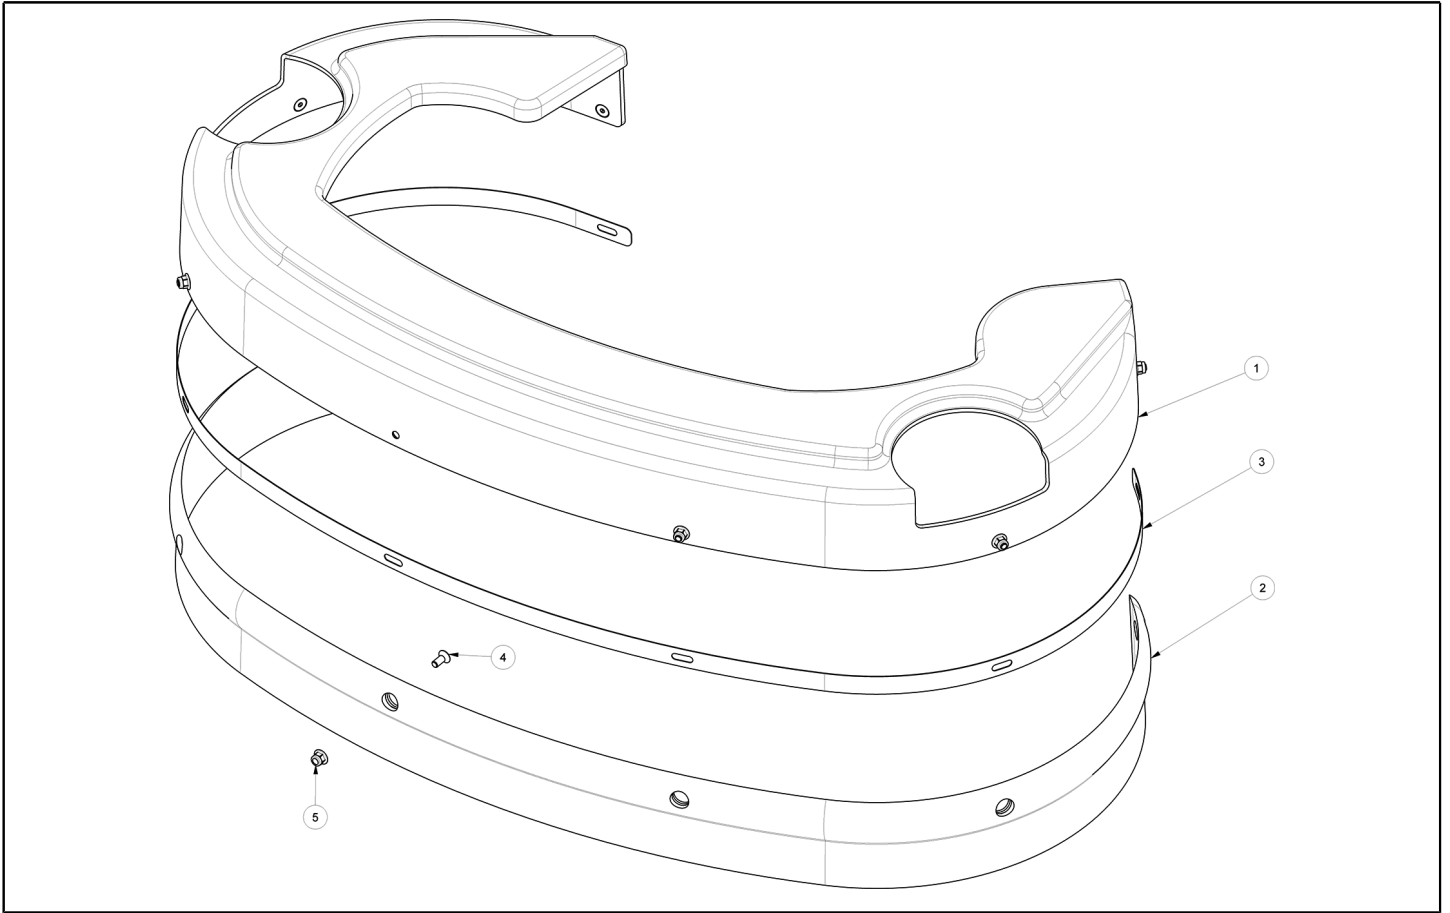

SPLASH GUARD KIT, 70CM - KTRI05246 [OPTION]

Ref.	Part No.	Description	Quantity
	KTRI05246	SPLASH GUARD, 70CM [T391] (Includes 1,2,3,4,5)	1,00
0001	MPVR11906	SUPPORT FLAP PS 70CM	1,00
0002	MPVR11927	RUBBER SPLASH GUARD 70CM	1,00
0003	LAFN11272	SHEET METAL PA. SPLASH GUARD 70CM	1,00
0004	897658	SCREW, M5X12, TSPEI, UNI5933	7,00
0005	VTDD00531	NUT M5 DIN6926 INOX	7,00