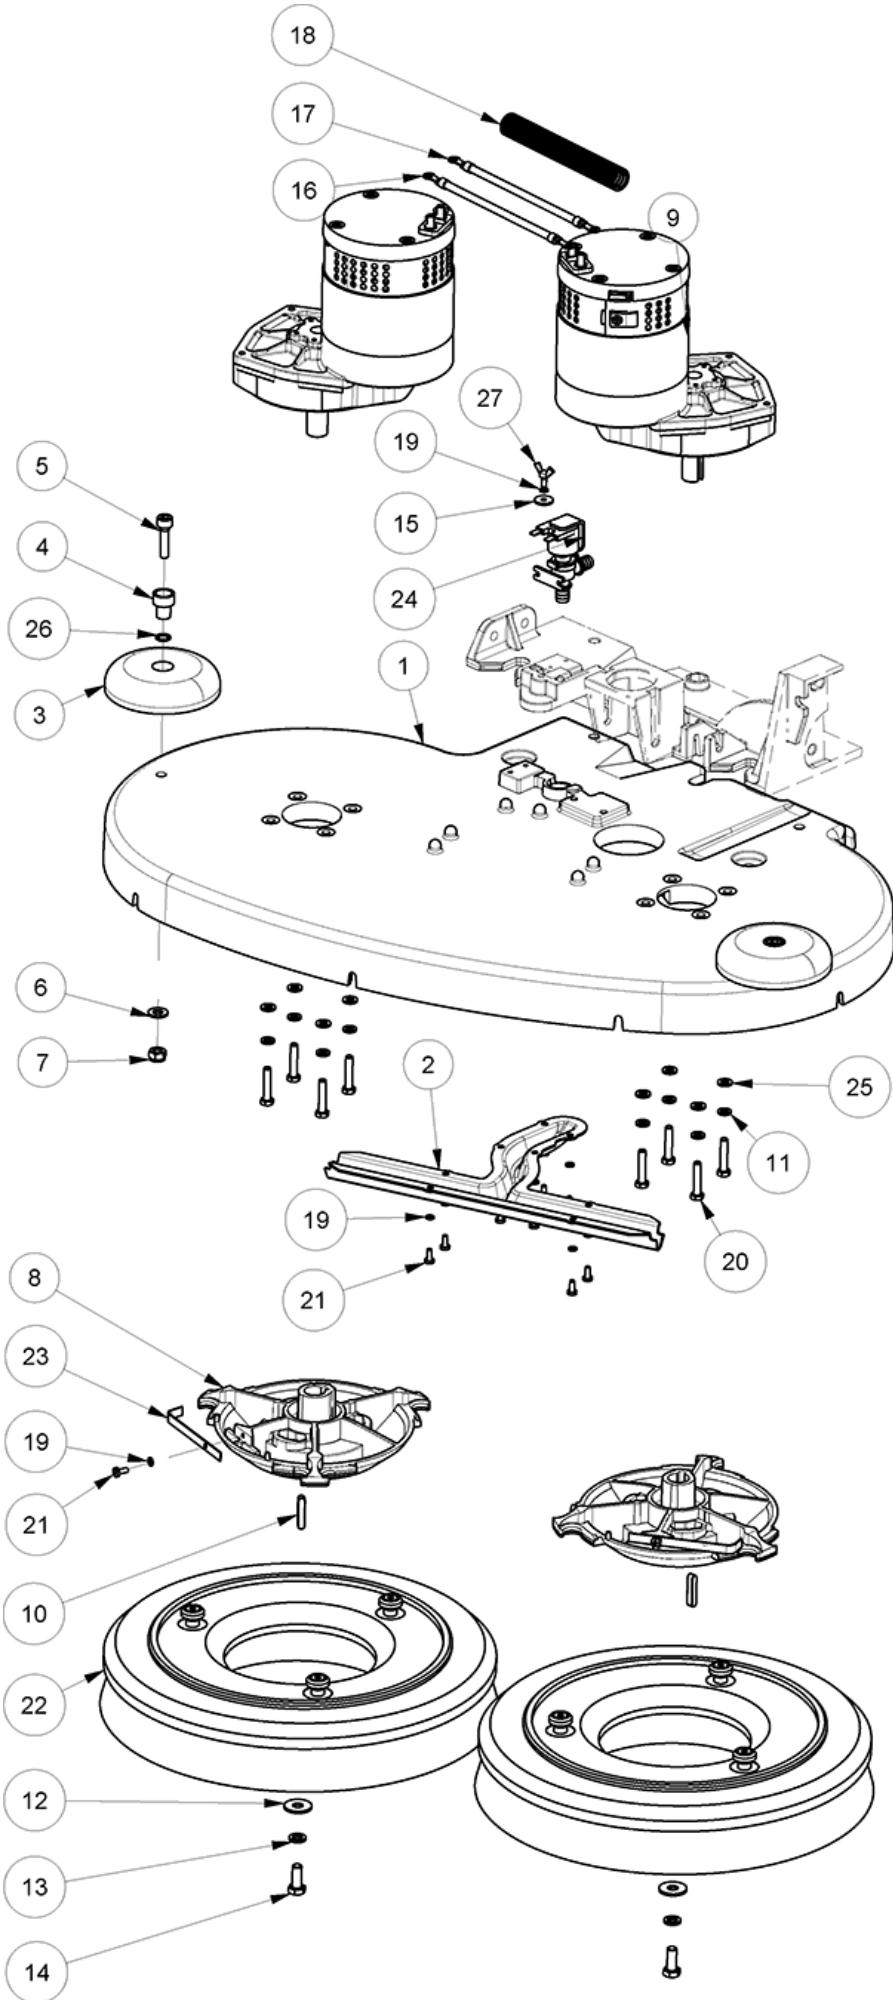

SCRUB HEAD GROUP [70CM MODEL]