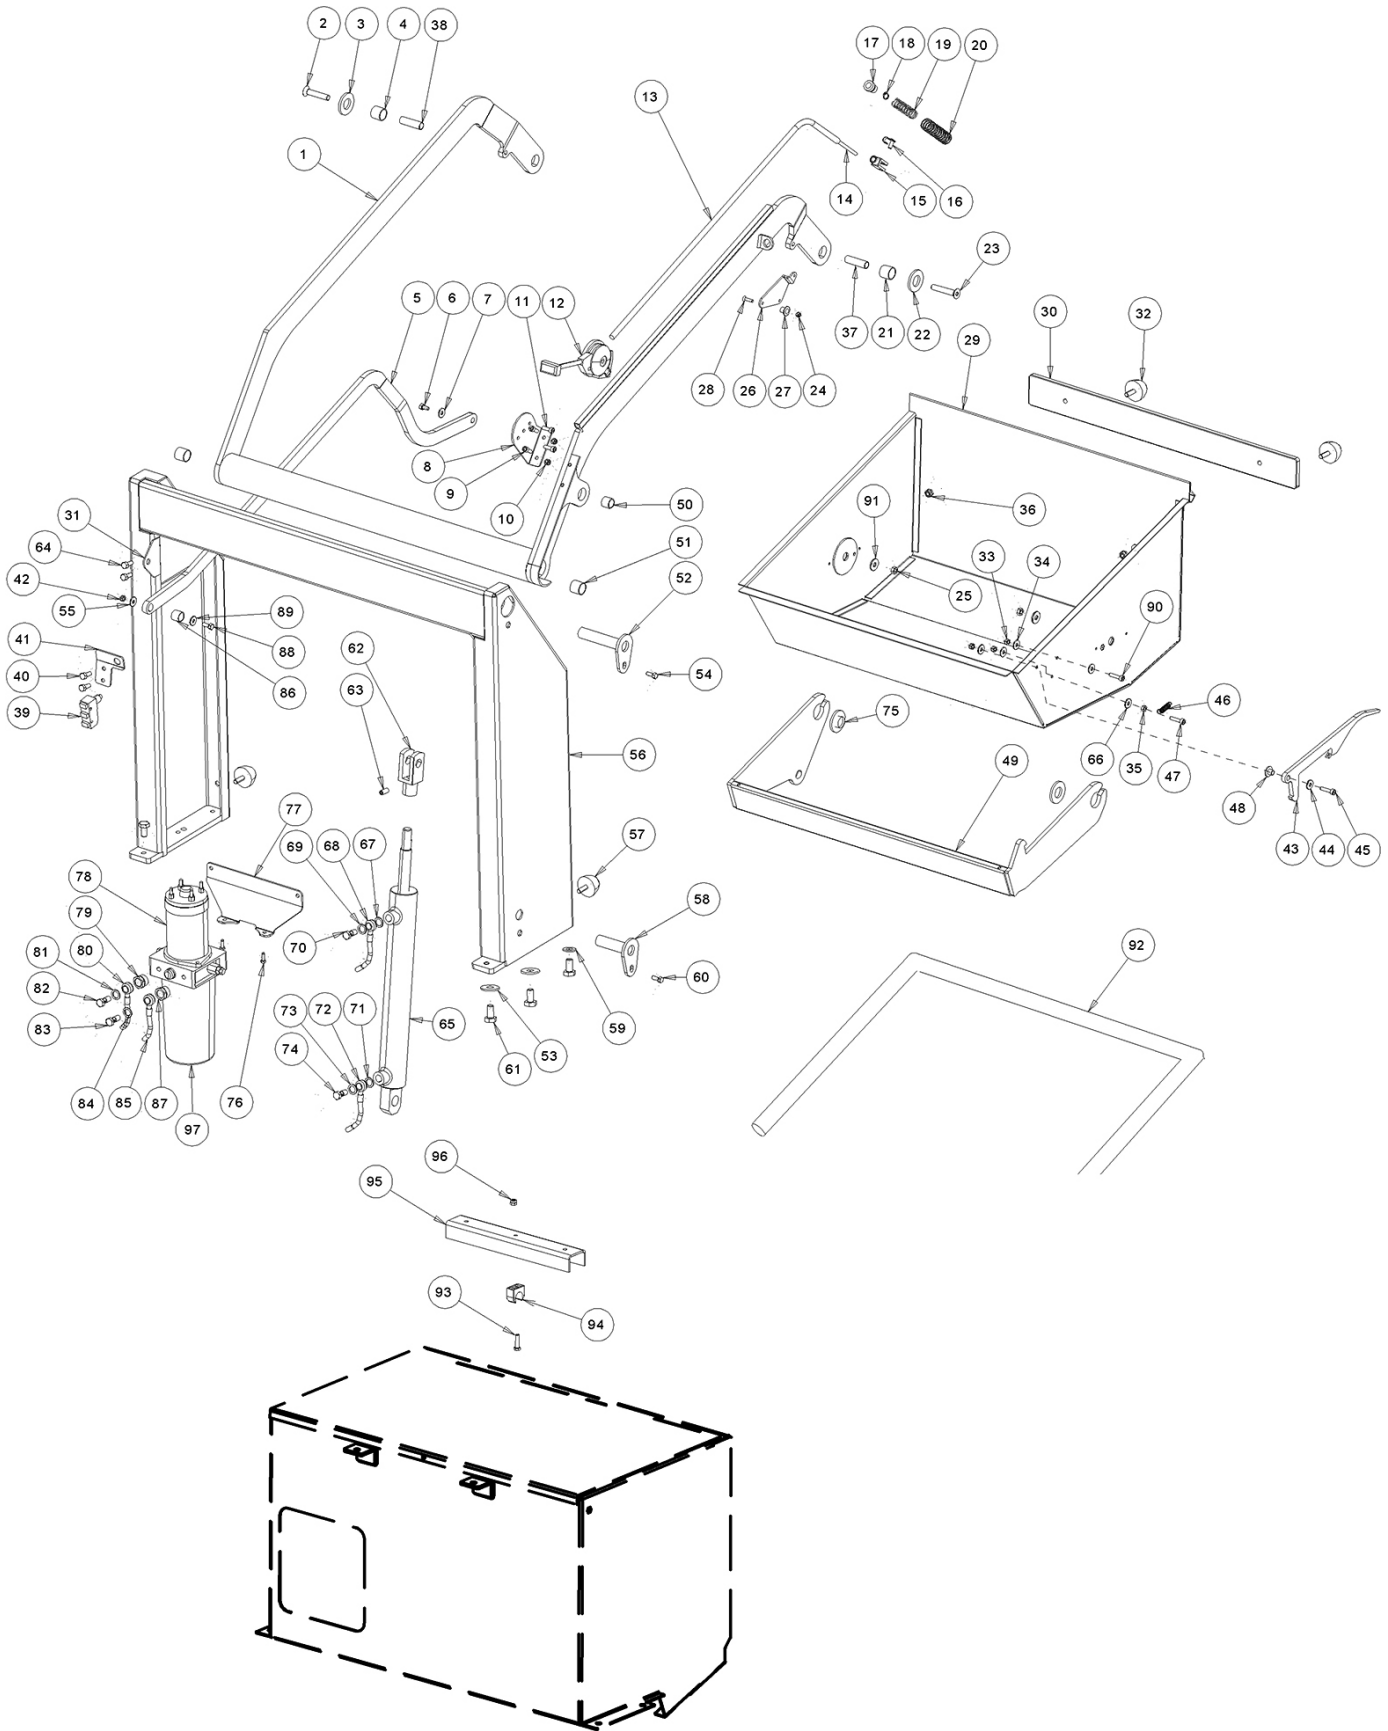

HIGH DUMP HOPPER GROUP - Cont'd

HIGH DUMP HOPPER GROUP - Cont'd

Ref.	Part No.	Mfr. Date	Description	Qty.
51	MPVR00008	( )	Bushing Glycodur Gly.Pg 20- 23- 20f	2
52	LAFN00489	( )	Pin, Drawer, Arm	2
53	VTRS00514	( )	Washer D.10x30x11.4	4
54	VTVT63129	( )	Screw Te F/Rond. M 8x16 Zb	2
55	897619	( )	Washer, D.8x24, Zc	1
56	LAFN08187	( )	Plate	1
57	ABG000041	( )	Vibration Damp	2
58	LAFN00488	( )	Pin Lower Cilind	1
59	VTRS00505	( )	Washer D.10 Uni 6592	2
60	VTVT63129	( )	Screw Te F/Rond. M 8x16 Zb	1
61	897402	( )	Screw, Te, M10x20, Uni5739	6
62	CMCV00004	( )	Wire, Cylinder	1
63	VTVT75731	( )	Screw Uni 5923 6 X5	1
64	VTVT62920	( )	Screw Te F/Rond. M 6x 16 Zb	2
65	PIID00001	( )	Piston	1
66	VTRS04026	( )	Washer D. 6x18x2.38	1
67	VTRS00037	( )	Washer In Dawty 1/8	1
68	TBAP00002	( )	Tube 3/16" Return	1
69	VTRS00037	( )	Washer In Dawty 1/8	1
70	RCDS47107	( )	Screw Perforated 1/8"	1
71	VTRS00037	( )	Washer In Dawty 1/8	1
72	TBAP00001	( )	Tube, Delivery	1
73	VTRS00037	( )	Washer In Dawty 1/8	1
74	RCDS47107	( )	Screw Perforated 1/8"	1
75	LAFN41002	( )	Bushing	2
76	VTVT00005	( )	Screw Te M 5x 12 F/Rond.Zigr	2
77	LAFN08180	( )	Bracket	1
78	PPEL45108	( )	Motor- Driv.Pump Idr. 24v L.14	1
79	RCVR00081	( )	Dampener, Control, Unit	1
80	TBAP00001	( )	Tube, Delivery	1
81	VTRS00037	( )	Washer In Dawty 1/8	1
82	RCDS47107	( )	Screw Perforated 1/8"	1
83	RCDS47107	( )	Screw Perforated 1/8"	1
84	VTRS00037	( )	Washer In Dawty 1/8	1
85	TBAP00002	( )	Tube 3/16" Return	1
86	LAFN00500	( )	Pin X Parallel Arm	1
87	RCVR00081	( )	Dampener, Control, Unit	1
88	39277	( )	Screw, Hex, M8 X 1.25 X 25, 8.8	1
89	897619	( )	Washer, D.8x24, Zc	1
90	71388	( )	Screw, Soc, M6 X 1.00 X 16, 12.9	1
91	897619	( )	Washer, D.8x24, Zc	2
92	GUVR00625	( )	Gasket 1.8m	1
93	897476	( )	Screw, M5x16, Tbce, Iso7380, Zb	1
94	MPVR12708	( )	Clip M20	1
95	LAFN11500	( )	Cylinder, Block, Hyd	1
96	VTDD08171	( )	Nut M 5 Tef	1
97	MPVR12287	( )	Tank Oil	1