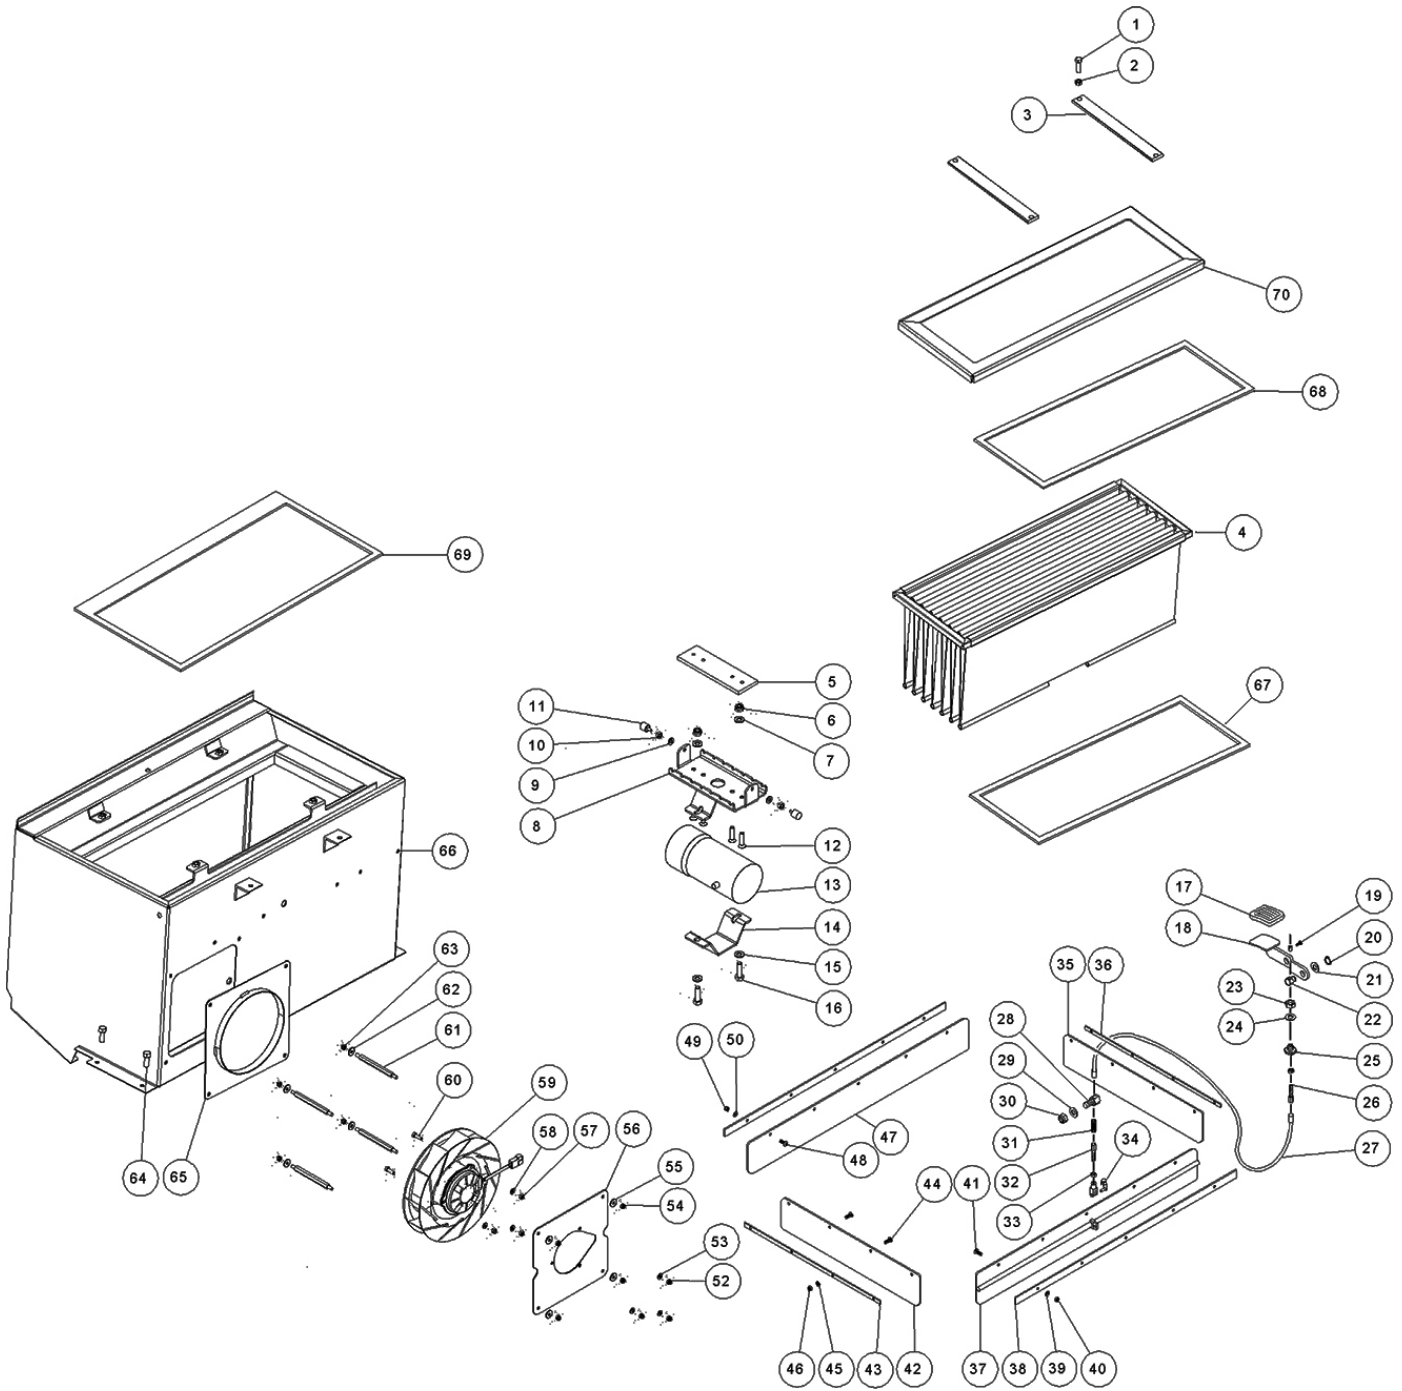

FILTER AND DUST FLAP GROUP - Cont'd

FILTER AND DUST FLAP GROUP - Cont'd

Ref.	Part No.	Mfr. Date	Description	Qty.
52	41359	( )	Nut, Hex, Std, M6 X 1.00, 8	3
53	VTRS00503	( )	Washer D. 6 Uni 6592	3
54	VTDD00491	( )	Nut M 6 Tef	4
55	VTRS04026	( )	Washer D. 6x18x2.38	4
56	LAFN06854	( )	Sheet Metal Pa. 1450	1
57	41359	( )	Nut, Hex, Std, M6 X 1.00, 8	3
58	VTRS00503	( )	Washer D. 6 Uni 6592	3
59	VEVR00070	( )	Motor, Suction	1
60	06943	( )	Screw, Hex, M6 X 1.00 X 20, 8.8	3
61	LAFN06757	( )	Spacer 1450	4
62	VTRS04026	( )	Washer D. 6x18x2.38	4
63	VTDD00491	( )	Nut M 6 Tef	4
64	VTVT62920	( )	Screw Te F/Rond. M 6x 16 Zb	4
65	LAFN08170	( )	Adapter	1
66	LAFN36060	( )	Frame, Support	1
67	MPVR00051	( )	Gasket, Filter	2
68	MPVR00051	( )	Gasket, Filter	2
69	KTRI01997	( )	Kit,Gaskets, Lid, Complete	1
70	LAFN11463	( )	Frame, Filter	1