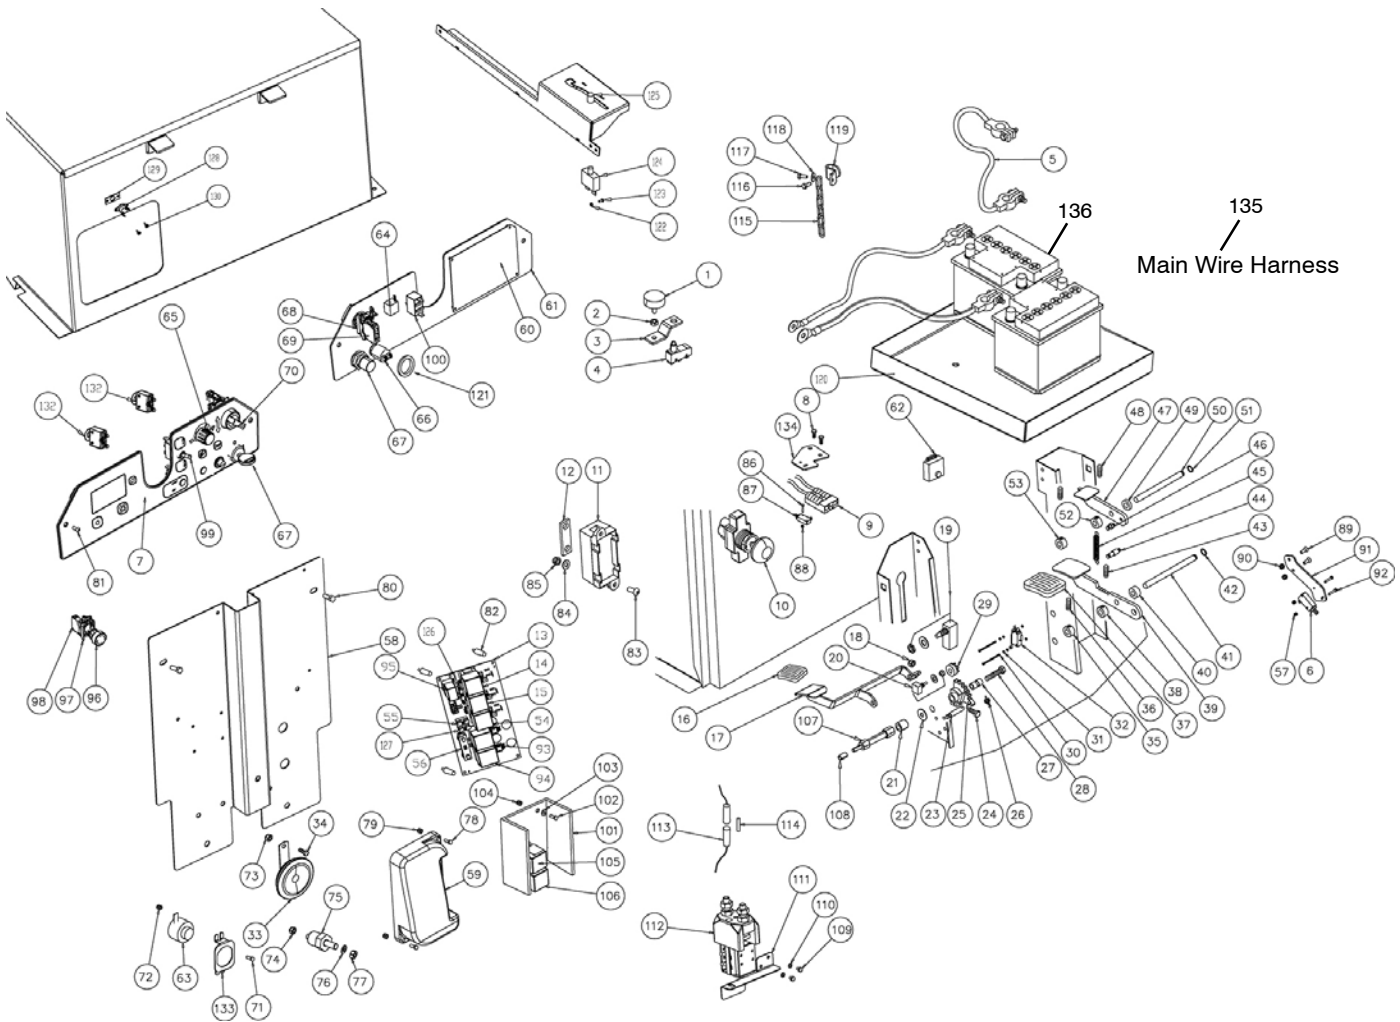

ELECTRICAL COMPONENTS GROUP

ELECTRICAL COMPONENTS GROUP

Ref.	Part No.	Mfr. Date	Description	Qty.
1	ABG00026	( )	Vibration Damp	2
2	39311	( )	Nut, Hex, Std, M8 X 1.25	4
3	LAFN07862	( )	Bracket	1
4	MECI75801	( )	Microswitch	1
5	897357	( )	Cable, Battery, Bridge, M8, 70 (NAM)	1
5	897205	( )	Wiring Battery Bridge W/Terminal (EMEA)	3
6	MECI00114	( )	Microswitch	1
7	ETET16198	( )	Label	1
8	09205	( )	Screw, Hex, M4 X 0.70 X 25, 8.8	2
9	MEVR02595	( )	Connector, Anderson, 50a, Red	1
10	MECI00571	( )	Button Emergency Bl.Sb 1250	1
11	MEVR00146	( )	Fuse Box	1
12	MEVR00145	( )	Fuse 100a	1
13	MECE00592	( )	Board Power Service 1250- 1280	1
14	MECE00201	( )	Relay 24v 10,20a	1
15	MECE00201	( )	Relay 24v 10,20a	1
16	MPVR85654	( )	Pedal Cover Small V1020	1
17	LAFN08165	( )	Pedal	1
18	897598	( )	Nut, M8, Flat	1
19	MECI75801	( )	Microswitch	2
20	KTRI02289	( )	Kit, Potentiometer, Pedal	1
21	LAFN04042	( )	Spacer D8.5- 15	1
22	VTRS00504	( )	Washer D. 8 Zc. Uni 6592	1
23	LAFN75969	( )	Pin Strap Support D.9 H.33	1
24	VTVT01688	( )	Screw Tbei M 8x 30 Iso 7380 lx	1
25	MTIG85317	( )	Gear Sw 1000	1
26	MLML85997	( )	Sprng D.2	1
27	LAFN47084	( )	Bushing, Accelerator	1
28	39278	( )	Screw, Hex, M8 X 1.25 X50, 8.8	1
29	MTIG85318	( )	Gear Sw 1000	1
30	VTVT00021	( )	Screw Te Uni 5739 3x25 Zb	2
31	VTDD00001	( )	Nut, M3, Uni5588, Zb	4
32	MECI30642	( )	Micro- Switch 11a 0.33hp	1
33	MEVR02112	( )	Horn 24v	1
34	VTVT00527	( )	Screw Te Fr 6x10 Zb Zig.	1
35	LAFN47030	( )	Bushing Fiss. Perforated Break Pedal	1
36	VTVT75731	( )	Screw Uni 5923 6 X5	1
37	MPVR45096	( )	Pedal Cover Large V1021	1
38	LAFN47030	( )	Bushing Fiss. Perforated Break Pedal	1
39	LAFN09344	( )	Pedal	1
40	LAFN47019	( )	Bushing Brake Pedal Fixing	1
41	LAFN47036	( )	Pin Fixed Brake Pedal	1
42	VTAE87276	( )	Seeger Ext. D10 Din471	1
43	VTVT75731	( )	Screw Uni 5923 6 X5	1
44	LAFN47035	( )	Pin Ch.10 H.26 Spring Attachment	1
45	MLML75960	( )	Spring D. 8 X1 X32	1
46	LAFN47029	( )	Pin Ch.10 H.16 Spring Connection	1
47	LAFN47032	( )	Pedal, Brake, Block, Zinc	1
48	VTVT75731	( )	Screw Uni 5923 6 X5	1
49	LAFN47033	( )	Bushing Pedal Pin Fixing	1