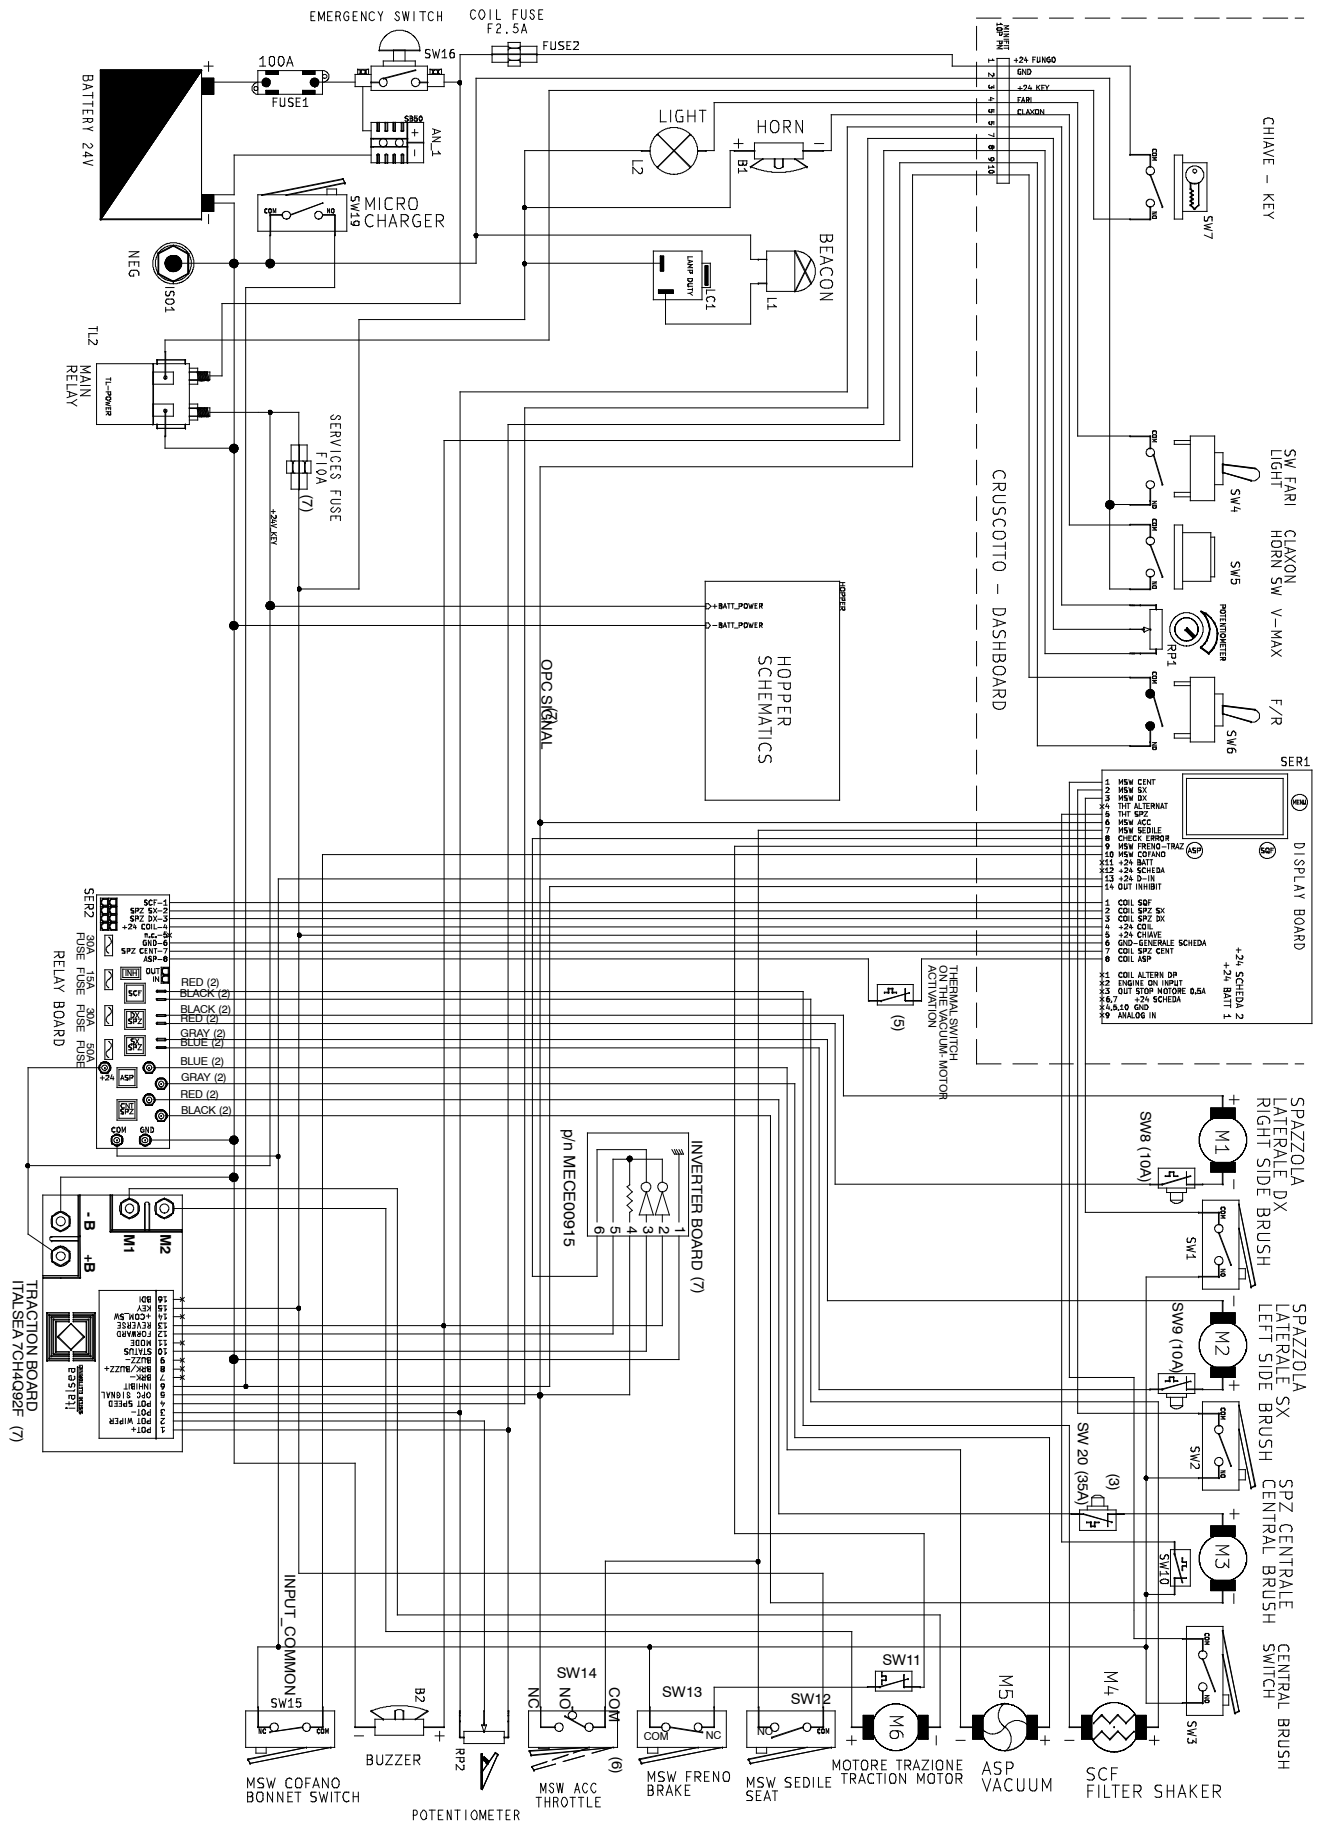

ELECTRICAL DIAGRAM