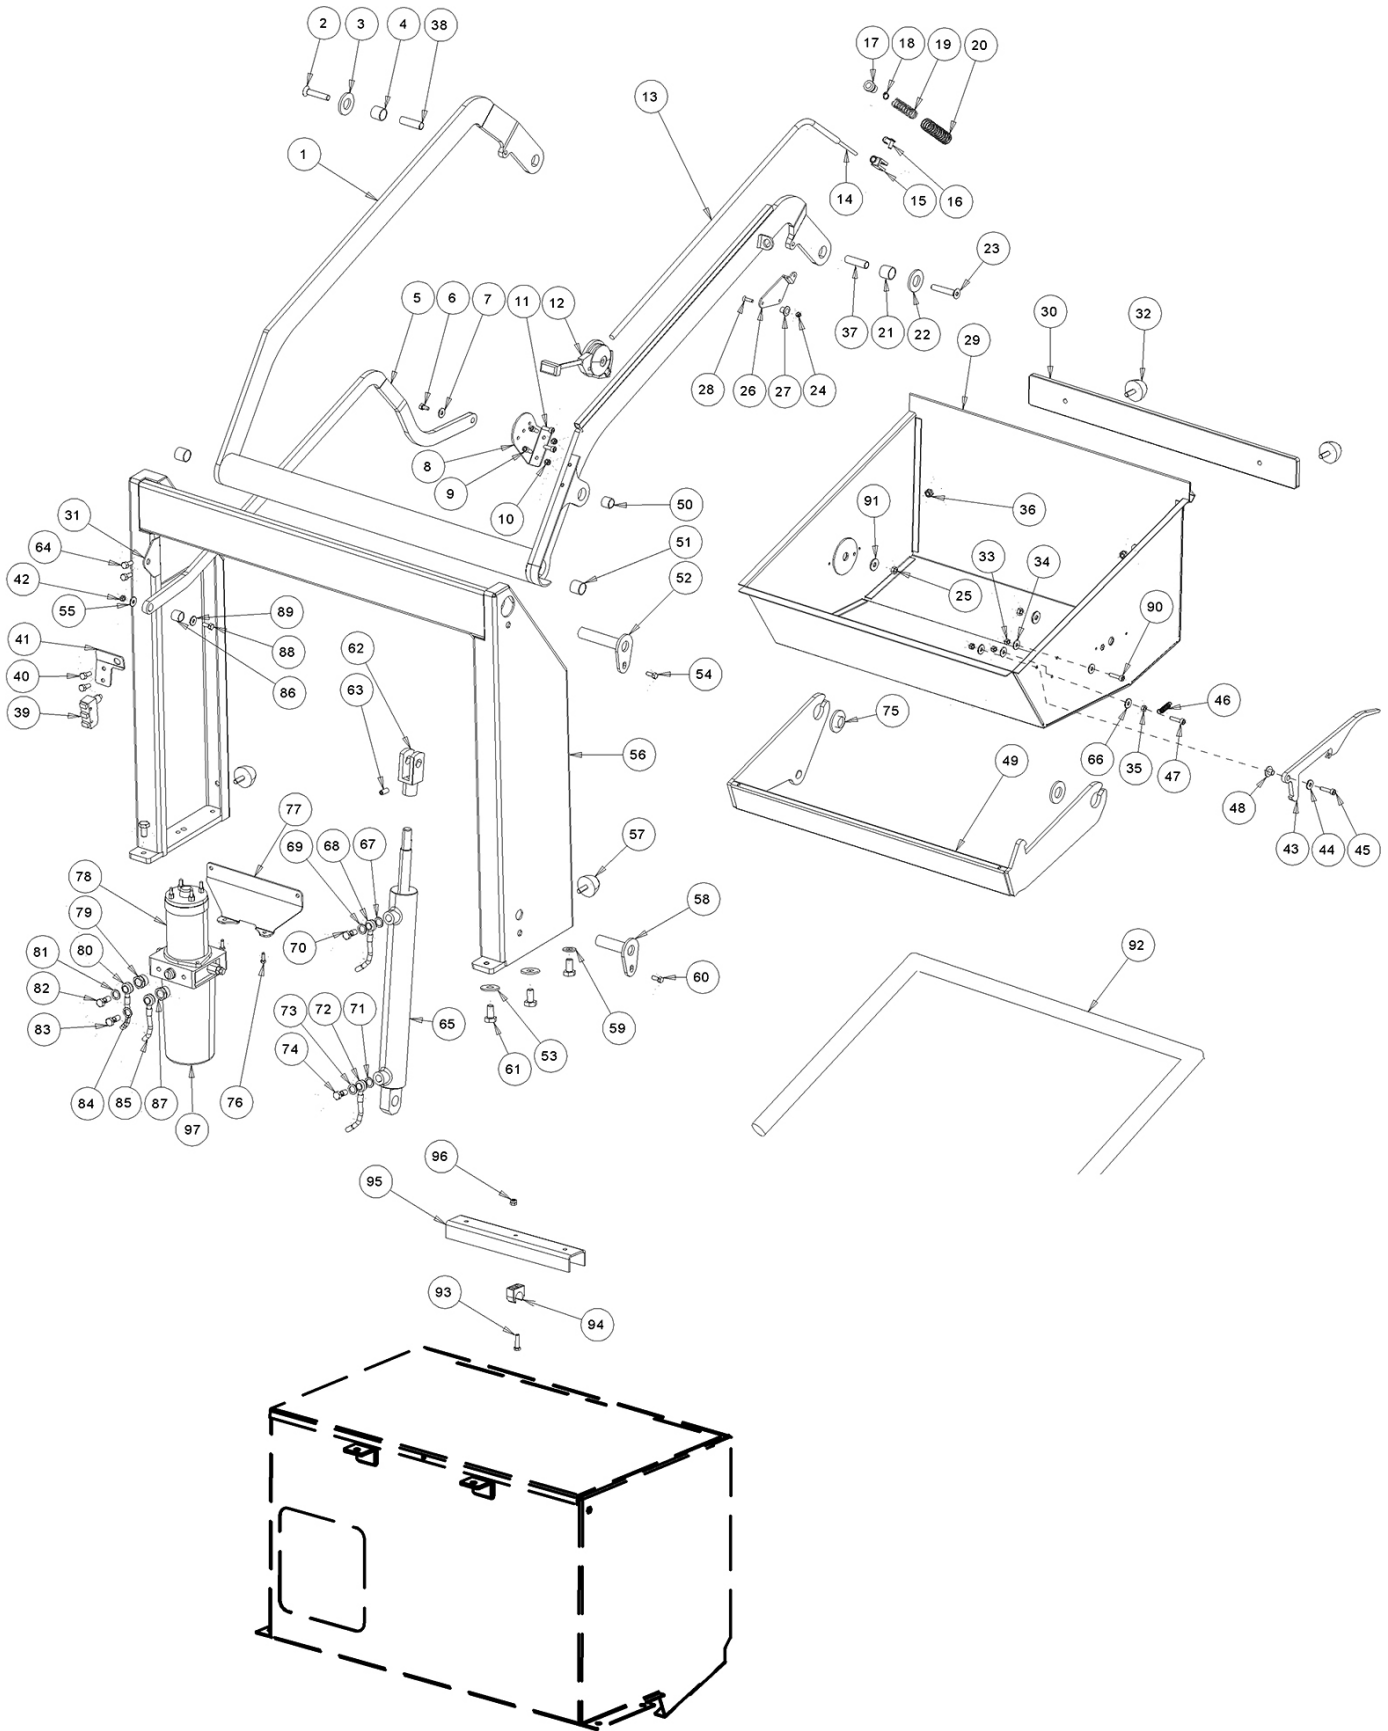

HIGH DUMP HOPPER GROUP

HIGH DUMP HOPPER GROUP

Ref.	Part No.	Mfr. Date	Description	Qty.
1	LAFN08188	( )	Arm, Hopper	1
2	73817	( )	Screw, Flt, Soc, M8 X 1.25 X 50, 10.9	1
3	VTRS00506	( )	Washer D.12 Uni 6592	1
4	MPVR00010	( )	Bushing Glycodur Gly.Pg 20- 23- 10f	1
5	LAFN00778	( )	Arm	1
6	VTVT00678	( )	Screw	1
7	VTRS00505	( )	Washer D.10 Uni 6592	1
8	LAFN00243	( )	Coupling	1
9	VTVT62920	( )	Screw Te F/Rond. M 6x 16 Zb	2
10	VTDD00491	( )	Nut M 6 Tef	2
11	1016421	( )	Screw, Flt, M6 X 1.0 X 20, Ss	2
12	CMCV33356	( )	Lever, Manuever	1
13	CMCV00452	( )	Sheath	1
14	CMCV00038	( )	Cable, Drawer	1
15	CMCV00006	( )	Fork Uni 1676 M6x24	1
16	CMCV00009	( )	Clip Uni 1676	1
17	LAFN00854	( )	Clamp	1
18	VTAE17003	( )	Circlip Esterno Din 471 D.15	1
19	MLML75964	( )	Spring Brake D.11,3x1,5x100	1
20	MPVR00071	( )	Protector, Drawer	1
21	MPVR00010	( )	Bushing Glycodur Gly.Pg 20- 23- 10f	1
22	VTRS00506	( )	Washer D.12 Uni 6592	1
23	73817	( )	Screw, Flt, Soc, M8 X 1.25 X 50, 10.9	1
24	VTDD08171	( )	Nut M 5 Tef	1
25	897598	( )	Nut, M8, Flat	2
26	LAFN00499	( )	Pin Release Dumper	1
27	LAFN00131	( )	Bushing	1
28	VTVT00075	( )	Screw Tsce Uni 5933 5x20 Zb	1
29	LAFN08192	( )	Drawer	1
30	LAFN08199	( )	Ballast	1
31	LAFN08219	( )	Arm	1
32	ABG000041	( )	Vibration Damp	2
33	VTDD00491	( )	Nut M 6 Tef	3
34	VTRS04026	( )	Washer D. 6x18x2.38	3
35	41359	( )	Nut, Hex, Std, M6 X 1.00, 8	1
36	897598	( )	Nut, M8, Flat	2
37	LAFN00494	( )	Pin Rotation Arm	1
38	LAFN00494	( )	Pin Rotation Arm	1
39	MECI75801	( )	Microswitch	1
40	VTVT00527	( )	Screw Te Fr 6x10 Zb Zig.	2
41	LAFN08206	( )	Bracket	1
42	897598	( )	Nut, M8, Flat	1
43	LAFN41006	( )	Lever Release	1
44	VTRS04026	( )	Washer D. 6x18x2.38	1
45	06532	( )	Screw, Soc, M6 X 1.00 X 25, 12.9	1
46	MLML45109	( )	Spring, Lift Flap	1
47	33951	( )	Screw, Soc, M6 X 1.00 X 20, 12.9	1
48	LAFN00132	( )	Bushing X Lever Release Arm	1
49	LAFN08189	( )	Support	1
50	MPVR00009	( )	Bushing Glycodur Gly.Pg 16- 18- 15f	1