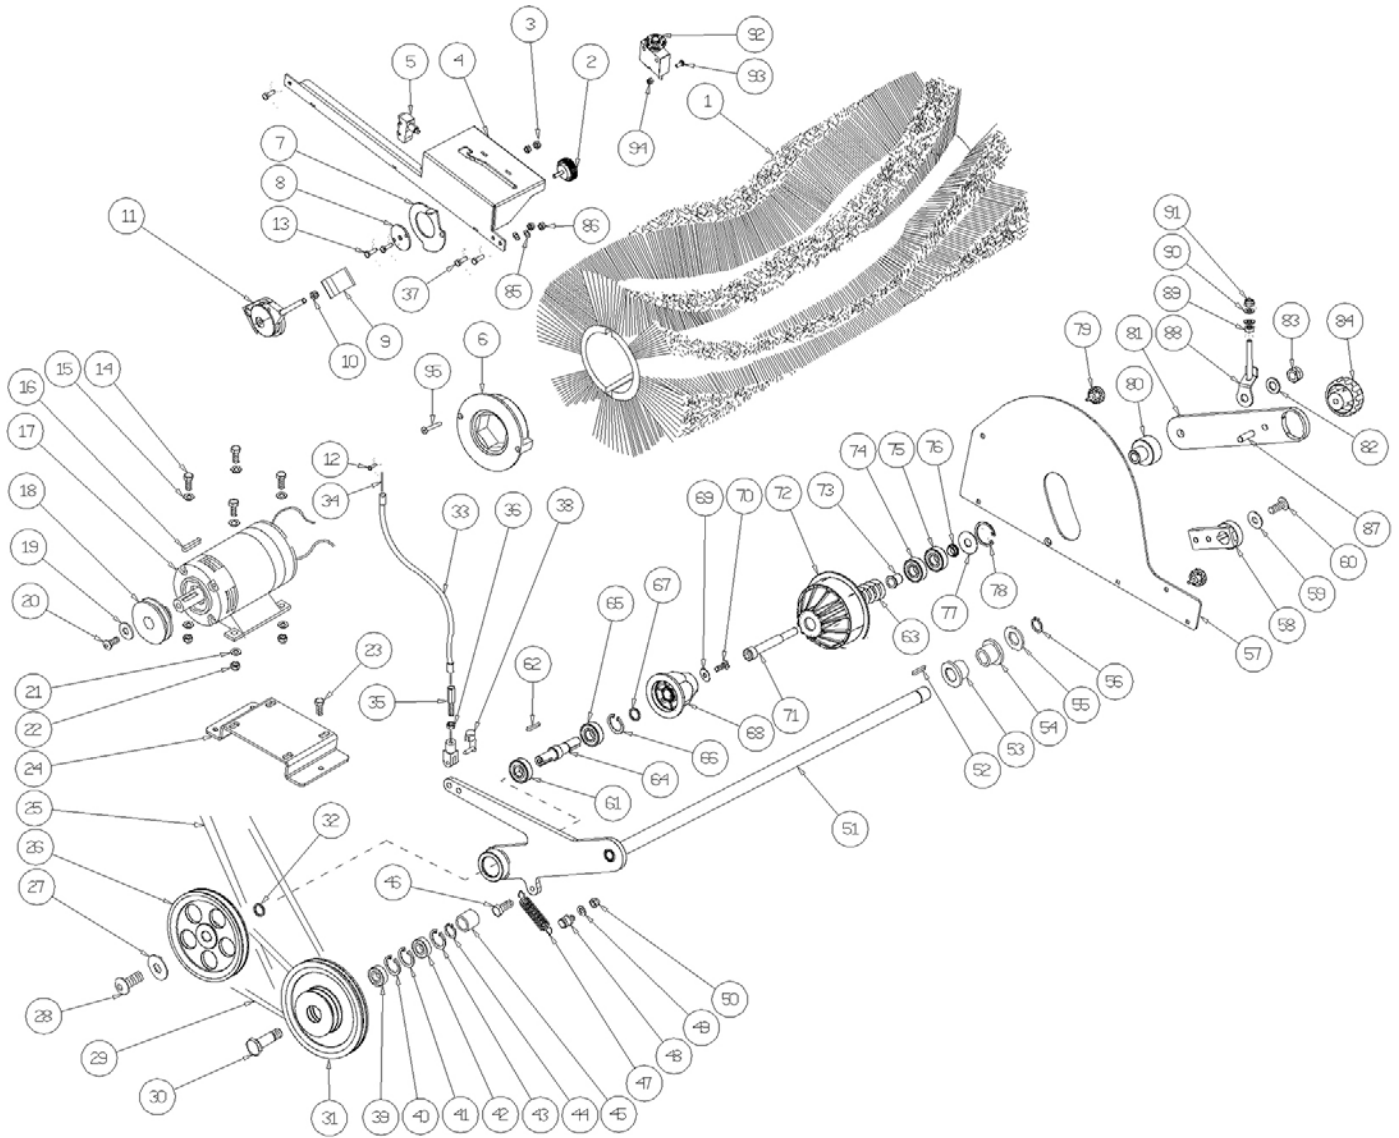

MAIN BRUSH GROUP

MAIN BRUSH GROUP

Ref.	Part No.	Mfr. Date	Description	Qty.
1	SPPV75791	( )	Brush, Swp, Main, Ppl, Medium	1
2	VTVT00125	( )	Handwheel D.40 M6x15	1
3	VTDD00491	( )	Nut M 6 Tef	2
4	LAFN08182	( )	Lever	1
5	MECI75801	( )	Microswitch	1
6	LAFN45099	( )	Drive Disk Central Brush	1
7	LAFN08186	( )	Sheet Metal Pa.	1
8	LAFN08176	( )	Thickness	1
9	CMCV33356	( )	Lever, Manuever	1
10	39311	( )	Nut, Hex, Std, M8 X 1.25	1
11	CMCV33356	( )	Lever, Manuever	1
12	897565	( )	Screw, Te, M5x10, Uni5739	1
13	06943	( )	Screw, Hex, M6 X 1.00 X 20, 8.8	2
14	76570	( )	Screw, Hex, M8 X 1.25 X 30, 8.8	4
15	VTRS00504	( )	Washer D. 8 Zc. Uni 6592	4
16	VTVR13165	( )	Key Uni 6604 5x5x20	1
17	MOCC87164	( )	Motor Mp80 5/2 24v 3	1
17	9017784	( )	Vr, Brush, Motor, Transaxle	1
18	MTPL00215	( )	Pulley	1
19	VTRS63242	( )	Washer D. 6 X24 Zc	1
20	06942	( )	Screw, Hex, M6 X 1.00 X 16, 8.8	1
21	VTRS00504	( )	Washer D. 8 Zc. Uni 6592	4
22	897598	( )	Nut, M8, Flat	4
23	VTVT62920	( )	Screw Te F/Rond. M 6x 16 Zb	3
24	LAFN08171	( )	Plate	1
25	MTCG00139	( )	Belt Xpz Esec.6t 6b Lp825	1
26	MTPL75998	( )	Pulley Central Brush Activation	1
27	VTRS00513	( )	Washer Uni 6593 8x32x2,5 Zb	1
28	17284	( )	Screw, Btn, M8 X 1.25 X 16, Ss	1
29	MTCG00138	( )	Belt Xpz Esec.6t 6b Lp758	1
30	LAFN00465	( )	Pin Push Return Pulley	1
31	MTPL75999	( )	Pulley Belt Transmission Cent.Br	1
32	LAFN06823	( )	Spacer, Bearings	1
33	CMCV75904	( )	Brake Sheath	1
34	CMCV00451	( )	Cable Steel Main Brush Lifting	1
35	LAFN76659	( )	Pin Lift Brush	1
36	VTDD86871	( )	Nut Uni 5589 M7 Zb	1
37	VTVT62920	( )	Screw Te F/Rond. M 6x 16 Zb	3
38	CMCV75718	( )	Clip Uni 1676 M8	1
39	CUVR00005	( )	Bearing 6202 2rs	1
40	VTAE17002	( )	Circlip D. 35 Uni 7437	1
41	VTAE17002	( )	Circlip D. 35 Uni 7437	1
42	CUVR00005	( )	Bearing 6202 2rs	1
43	VTAE17002	( )	Circlip D. 35 Uni 7437	1
44	VTAE17003	( )	Circlip Esterno Din 471 D.15	1
45	LAFN00091	( )	Bushing For Pull- Up Pulley	1
46	VTVT63129	( )	Screw Te F/Rond. M 8x16 Zb	1
47	MLML87162	( )	Spring D.17x2x150	1
48	LAFN00464	( )	Pin Spring Return Central Brush	1