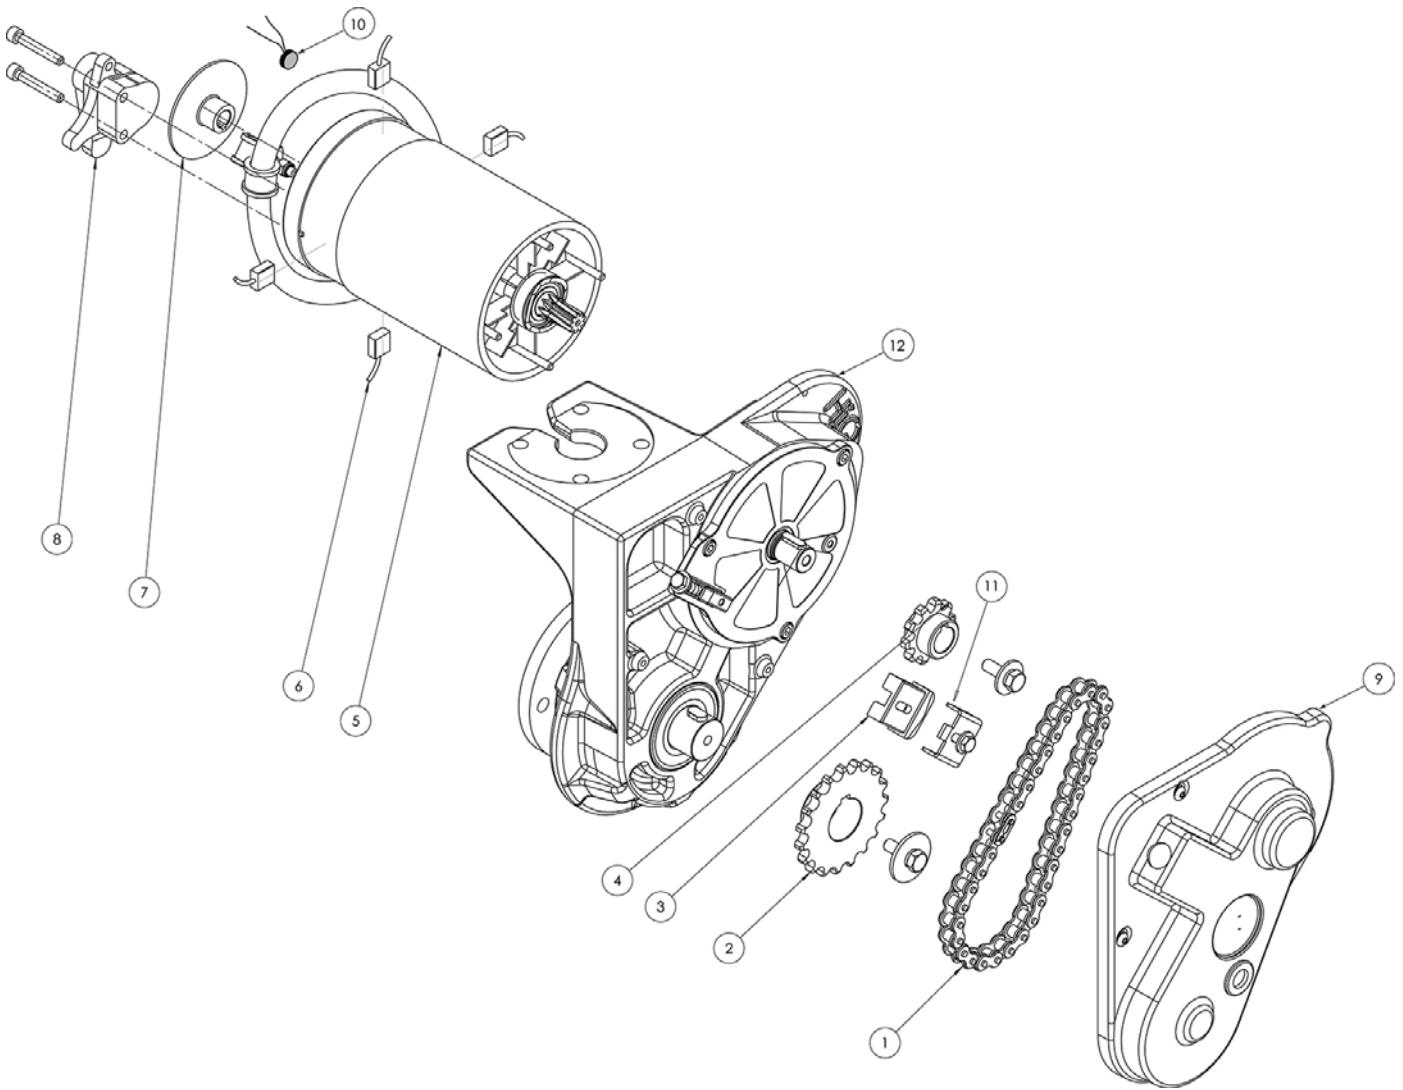

DRIVE WHEEL BREAKDOWN GROUP

DRIVE WHEEL BREAKDOWN GROUP

Ref.	Part No.	Mfr. Date	Description	Qty.
▽	MOCC00434	( )	Motorwheel W/ Brake	1
▲	1	MTCR00104	( ) Chain	1
▲	2	MTIG00130	( ) Pinion 1/2x5/16 Z19	1
▲	3	LAFN08226	( ) Chain, Stretcher	1
▲	4	MTIG00129	( ) Pinion 1/2x5/16 Z10	1
▲	5	MOCC00445	( ) Motor, Traction	1
▲	6	MEVR02107	( ) Kit, Traction Motor	1
▲	7	LAFN08224	( ) Disc	1
▲	8	LAFN08225	( ) Disc Brake Caliper 1d.311	1
▲	9	MPVR11196	( ) Cover, Crankcase Motor	1
▲	10	MEVR02827	( ) Sensor, Thermal	1

▽ ASSEMBLY

▲ INCLUDED IN ASSEMBLY