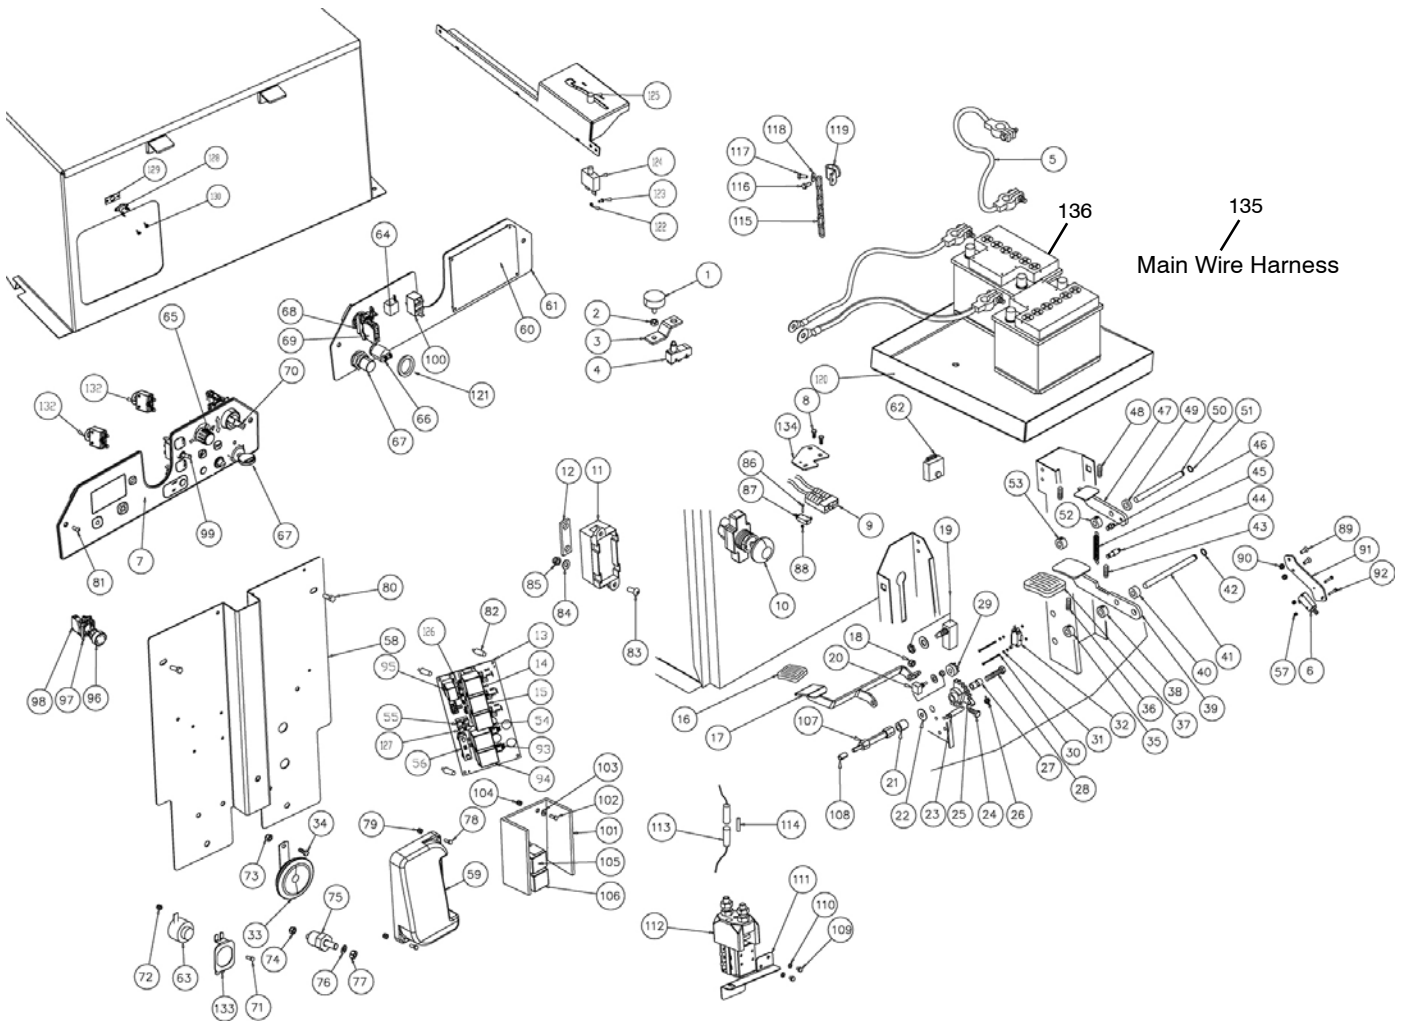

ELECTRICAL COMPONENTS GROUP - Cont'd

ELECTRICAL COMPONENTS GROUP - Cont'd

Ref.	Part No.	Mfr. Date	Description	Qty.	
50	LAFN47031	( )	Pin, Brake Pedal, Block	1	
51	VTAE87276	( )	Seeger Ext. D10 Din471	1	
52	LAFN47030	( )	Bushing Fiss. Perforated Break Pedal	1	
53	LAFN47030	( )	Bushing Fiss. Perforated Break Pedal	1	
54	MECE00201	( )	Relay 24v 10,20a	1	
55	897510	( )	Fuse 30a	1	
56	9018332	( )	Fuse, 50a	1	
57	897189	( )	Nut, M3, Inox	2	
58	LAFN11827	( )	Plate, Sheet Metal	1	
59	MECE00925	( )	Board, Traction	1	
60	MECE00591	( )	Board Logic 1250- 1280	1	
61	LAFN08204	( )	Support Metal Dashboard	1	
62	MEVR02017	( )	Alarm	1	
63	MECE00182	( )	Alarm	1	
64	KTRI05576	( )	Kit Potentiometer Speed Contr	1	
65	KTRI01935	( )	Knob, Speed Control	1	
66	MEVR85330	( )	Button	1	
▽	67	1011402	( )	Switch, Key	1
▲	67	1017696	( )	Key Set - 2pc, Replmt	1
68	MECI00665	( )	Support	1	
69	MECI00664	( )	Contact 1nc	1	
70	MECI00667	( )	Selector	1	
71	VTVT00311	( )	Screw, Te, M4x12	1	
72	42368	( )	Nut, Hex, Std, M4 X 0.70, 8	1	
73	VTDD00491	( )	Nut M 6 Tef	1	
74	897598	( )	Nut, M8, Flat	2	
75	MEVR01116	( )	Support Fuse 120 A	2	
76	VTRS01080	( )	Washer D. 8 Grw	2	
77	39311	( )	Nut, Hex, Std, M8 X 1.25	2	
78	604209	( )	Screw, M4x16	4	
79	VTDD04369	( )	Nut M 4 Tef Uni 7473	2	
80	VTVT00527	( )	Screw Te Fr 6x10 Zb Zig.	3	
81	VTVT00659	( )	Screw Tc+ M. 4- 15	8	
82	MEVR01708	( )	Column	4	
83	VTVT75726	( )	Screw Tbei M 6x 16 Iso 7380 Zb	2	
84	VTRS00503	( )	Washer D. 6 Uni 6592	2	
85	VTDD00491	( )	Nut M 6 Tef	2	
86	VTVT01170	( )	Screw Tc 2x16	2	
87	MECI00588	( )	Microswitch	1	
88	VTDD00213	( )	Nut M2	2	
89	897502	( )	Screw, M4x16, 1spei, Uni5933	2	
90	VTDD04369	( )	Nut M 4 Tef Uni 7473	2	
91	LAFN09383	( )	Bracket	1	
92	VTVT01350	( )	Screw, M3x20	2	
93	MERL00016	( )	Switch Relay 24v	1	
94	MERL00016	( )	Switch Relay 24v	1	
95	MECE00456	( )	Relay, Brush Head	1	
96	MECI00666	( )	Contact	1	
97	MECI00665	( )	Support	1	
98	MECI00663	( )	Contact 1na	1