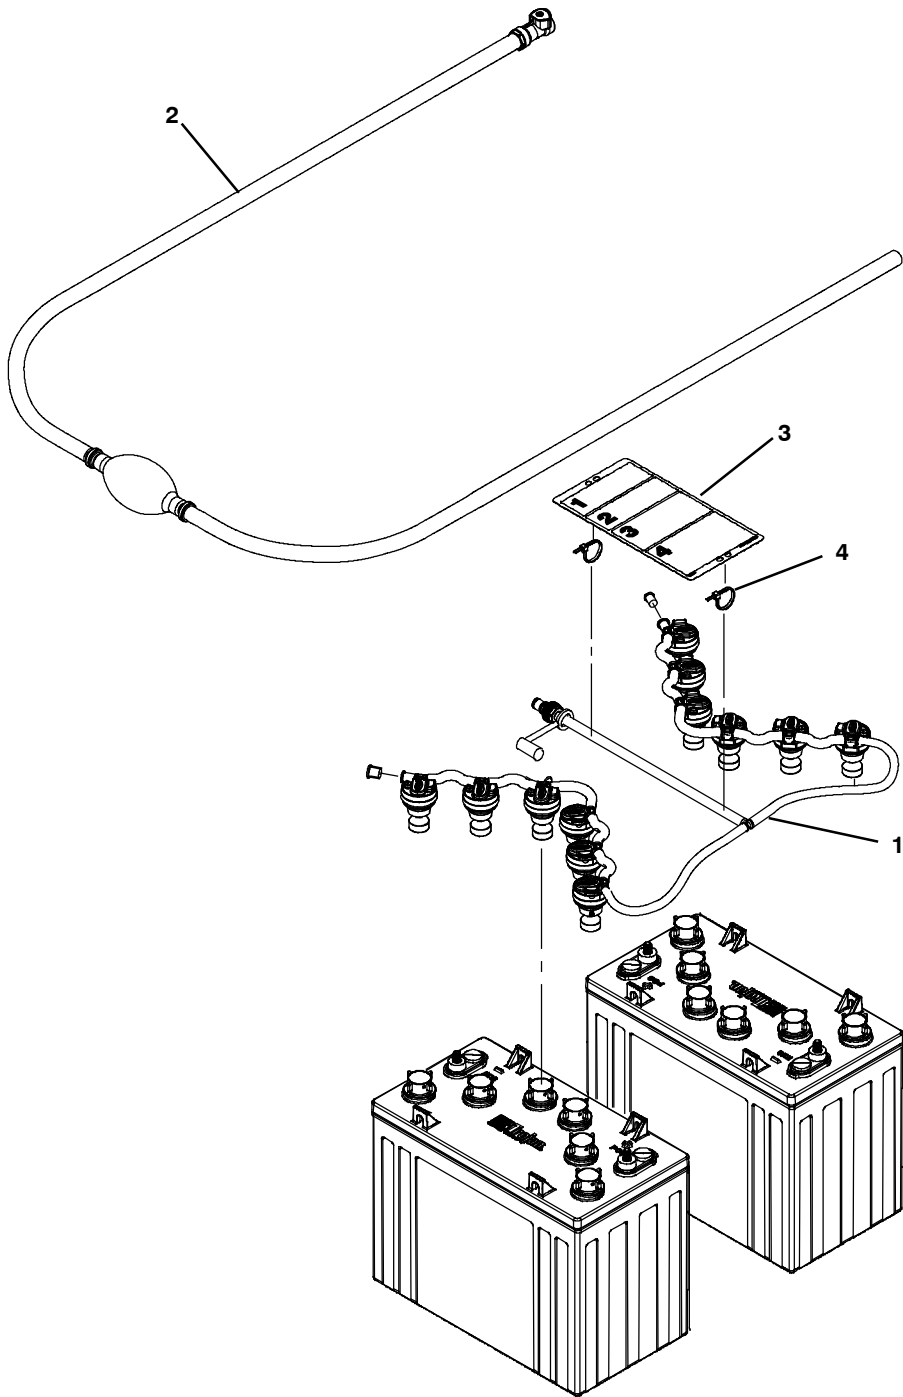

MANUAL BATTERY WATERING KIT
(NA Market - Trojan 12V 225Ah Wet Battery 1070591)

Ref.	Part No.	Mfr. Date	Description	Qty
▽	9021729	( )	FILL KIT, 12 VALVE, MNL, CI [TROJAN BATTERY]	1
▲ 1	1257801	( )	MANIFOLD ASSY, WTR, BTRY, 12VLV [TROJAN]	1
▲ 2	1236295	( )	PUMP, HAND, BATTERY	1
▲ 3	1253250	( )	LABEL, TAG, BATTERY [BWT WATERING]	1
▲ 4	130773	( )	TIE, CABLE, NYL, 11.0L, .14W, 3.0 MAX. D	2

▽ ASSEMBLY

▲ INCLUDED IN ASSEMBLY