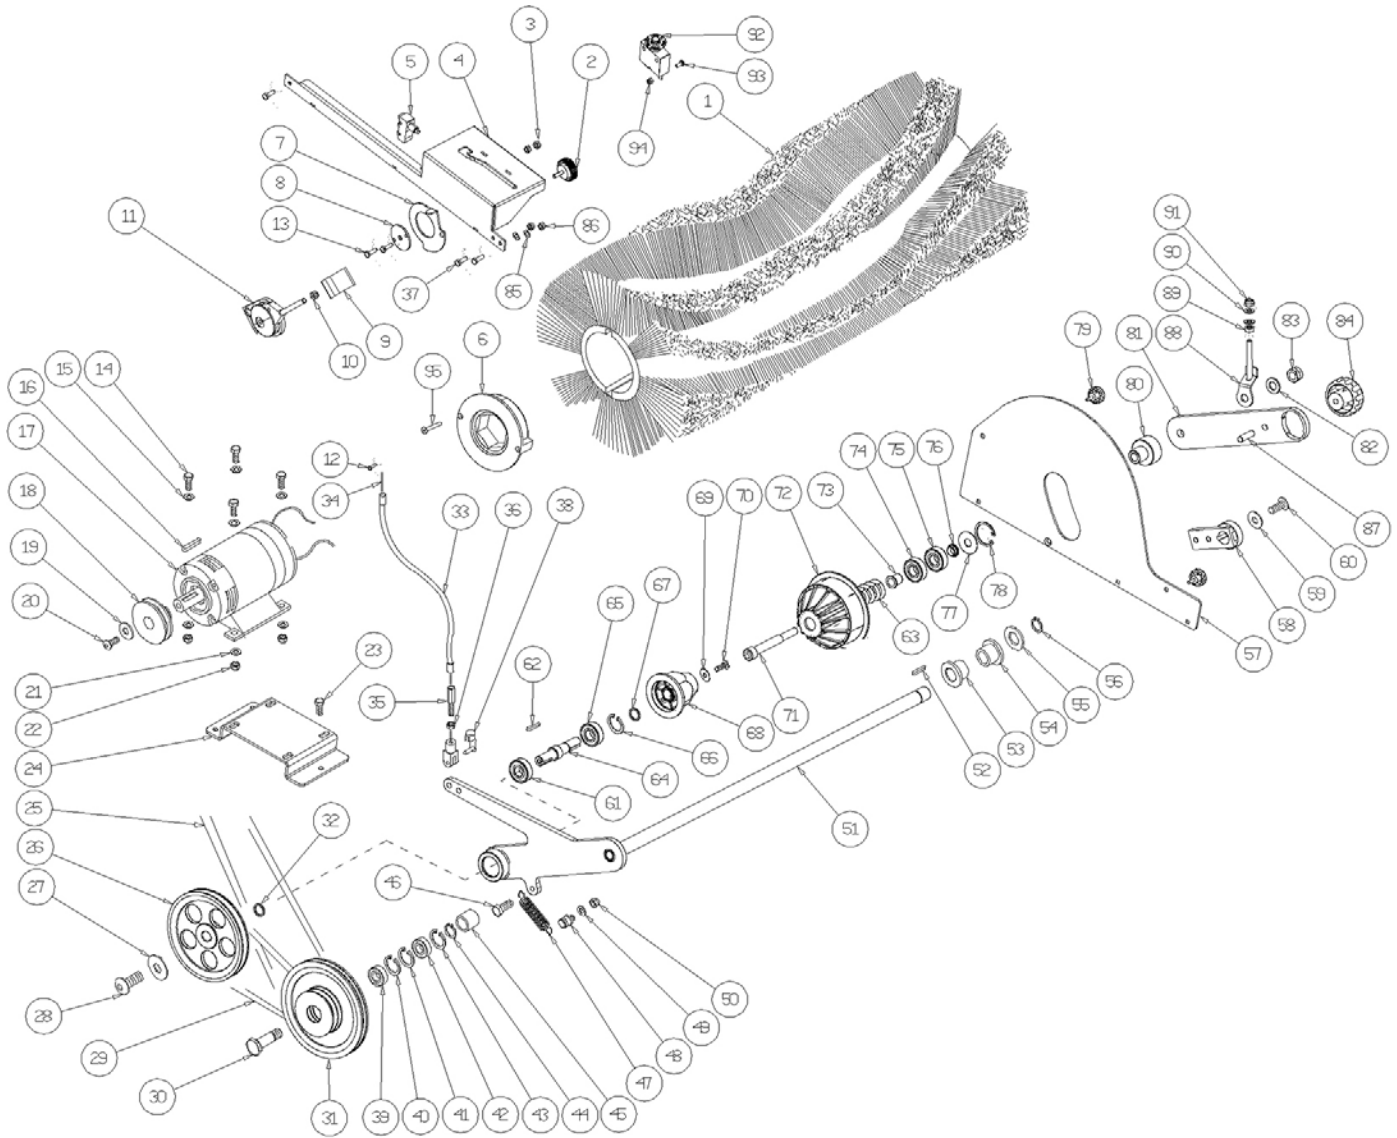

MAIN BRUSH GROUP - Cont'd

MAIN BRUSH GROUP - Cont'd

Ref.	Part No.	Mfr. Date	Description	Qty.
49	VTRS00504	(	) Washer D. 8 Zc. Uni 6592	1
50	897598	(	) Nut, M8, Flat	1
51	LAFN08197	(	) Arm	1
52	VTVR28706	(	) Key 6x 6x20 Uni 6604a	1
53	MPVR85319	(	) Bushing Internal Balance Support.	1
54	MPVR85319	(	) Bushing Internal Balance Support.	1
55	VTRS00509	(	) Washer D.20 Flat Z. Uni6592	1
56	897280	(	) Circlip, D. 20, Uni7435	1
57	LAFN36064	(	) Cover, Brush Closure	1
58	LAFN00699	(	) Clamp, Spray Block Arm	1
59	VTRS00514	(	) Washer D.10x30x11.4	1
60	VTVT47025	(	) Screw Tbce Iso 7380 10x16 Zb	1
61	CUVR17004	(	) Ball Bearing 6202 - 2rs1	1
62	VTVR13165	(	) Key Uni 6604 5x5x20	1
63	MLML00295	(	) Spring, Brush, Central	1
64	LAFN08198	(	) Shaft	1
65	CUVR17004	(	) Ball Bearing 6202 - 2rs1	1
66	VTAE17002	(	) Circlip D. 35 Uni 7437	1
67	LAFN06823	(	) Spacer, Bearings	1
68	MPVR04915	(	) Hub, Brush Central	1
69	VTRS04026	(	) Washer D. 6x18x2.38	1
70	VTVT62920	(	) Screw Te F/Rond. M 6x 16 Zb	1
71	VTVT01128	(	) Screw Tcce Uni 5931 12x120 Zb	1
72	MPVR04923	(	) Support, Brush Central	1
73	LAFN06782	(	) Bushing, Bearing	1
74	CUVR17004	(	) Ball Bearing 6202 - 2rs1	1
75	CUVR17004	(	) Ball Bearing 6202 - 2rs1	1
76	LAFN06783	(	) Bushing, Bearing	1
77	VTRS00553	(	) Washer, Dust	1
78	VTAE17002	(	) Circlip D. 35 Uni 7437	1
79	RTRT00022	(	) Handwheel D.30 M6x15	2
80	LAFN09473	(	) Bushing	1
81	LAFN08193	(	) Arm	1
82	VTRS00506	(	) Washer D.12 Uni 6592	1
83	VTDD00012	(	) Nut Autoblock Din 985 M12 Zb	1
84	VTVR00047	(	) Knob D.50 M8	1
85	VTRS00504	(	) Washer D. 8 Zc. Uni 6592	2
86	VTDD00491	(	) Nut M 6 Tef	2
87	VTVT00046	(	) Grub Screw Uni 5923 8x35 Zb	1
88	LAFN08826	(	) Arm	1
89	39311	(	) Nut, Hex, Std, M8 X 1.25	1
90	VTRS00504	(	) Washer D. 8 Zc. Uni 6592	2
91	897598	(	) Nut, M8, Flat	1
92	MEVR02899	(	) Fuse Circuit Breaker 35a	1
93	897203	(	) Screw	2
94	9018496	(	) Nut, Strap, Sqge	2
95	VTVT01705	(	) Screw 4x45 Uni 9709	2