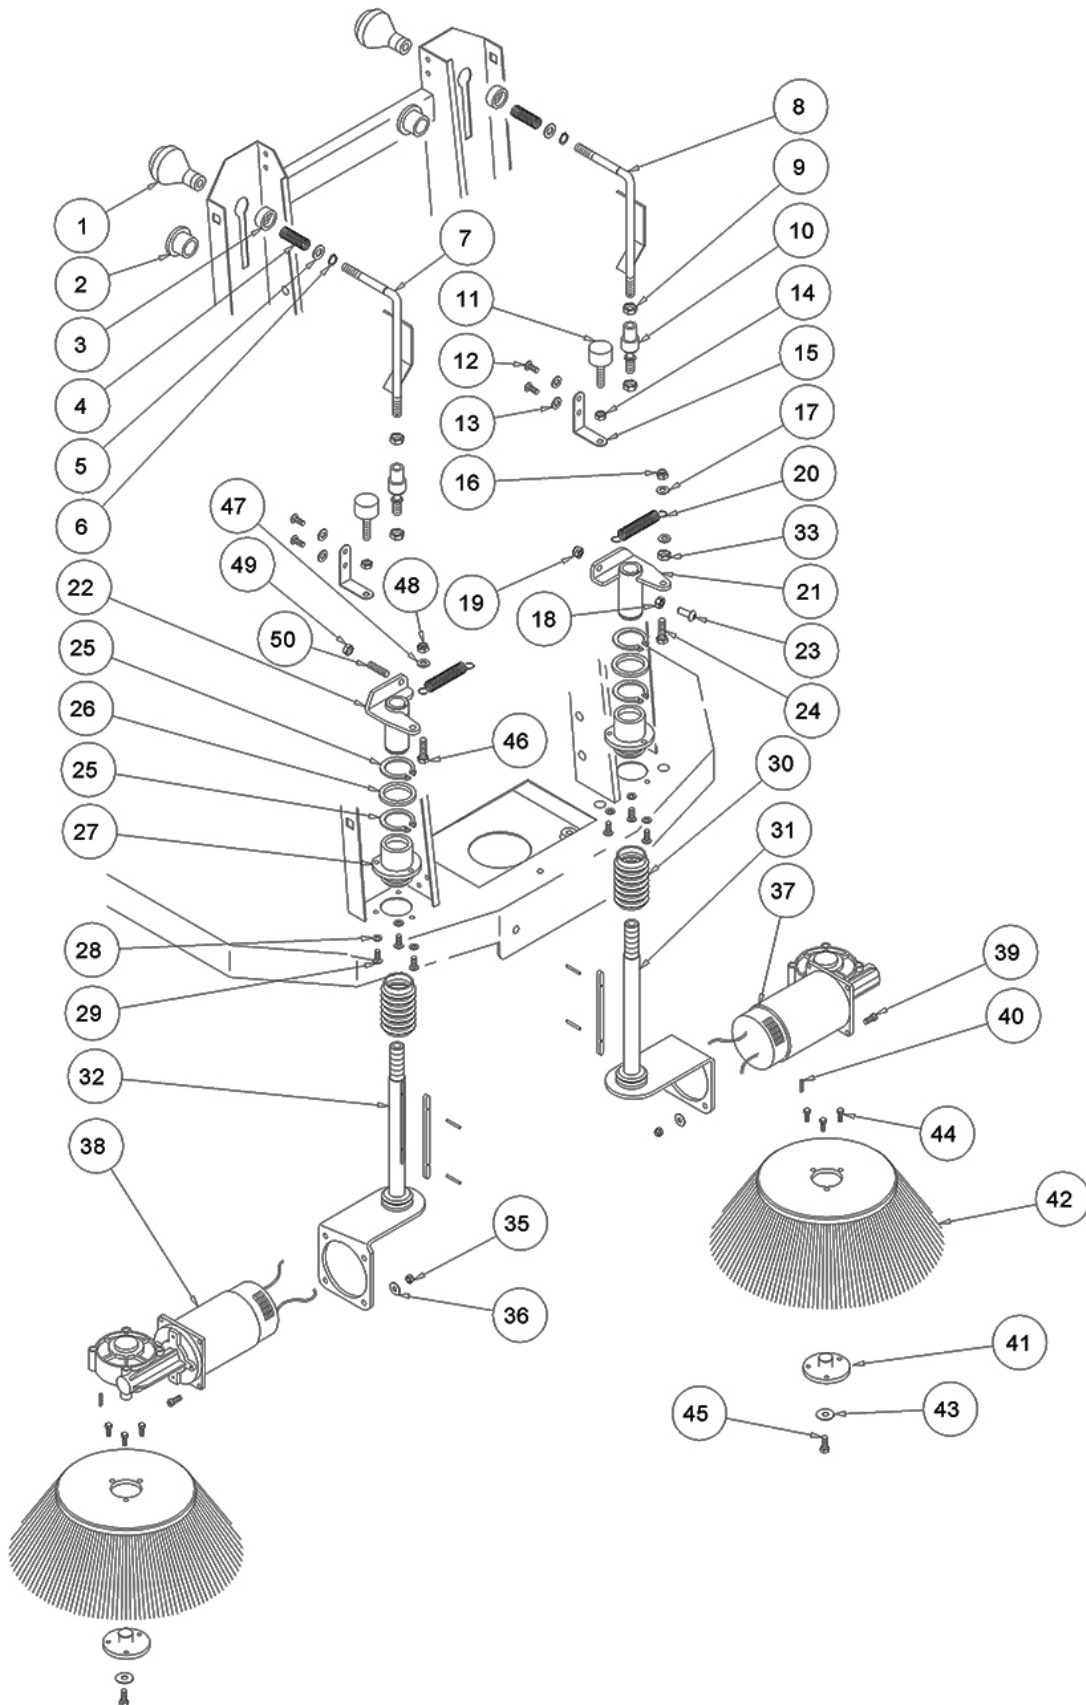

SIDE BRUSH GROUP

SIDE BRUSH GROUP

Ref.	Part No.	Mfr. Date	Description	Qty.
1	MPVR87264	(	) Knob, Side	2
2	MPVR47076	(	) Bushing Of Side Standing Arm	2
3	MPVR47074	(	) Bushing Standing Lift Brush Side Interio	2
4	MLML47075	(	) Spring Side Brush Lever.D.15x1,5x24	2
5	VTRS00505	(	) Washer D.10 Uni 6592	2
6	VTAE87276	(	) Seeger Ext. D10 Din471	2
7	LAFN00700	(	) Arm, Left, Lift Brush	1
8	LAFN87265	(	) Arm, Brush Right	1
9	VTDD00008	(	) Nut M10 Uni 5589 Zb	4
10	VTVR47072	(	) Articulation As M10	2
11	ABG000008	(	) Vibration Damp. Pm 20x20 M6x20	2
12	VTVT75726	(	) Screw Tbei M 6x 16 Iso 7380 Zb	4
13	VTRS04026	(	) Washer D. 6x18x2.38	4
14	41359	(	) Nut, Hex, Std, M6 X 1.00, 8	2
15	MPVR86579	(	) Support	2
16	897598	(	) Nut, M8, Flat	2
17	VTRS00504	(	) Washer D. 8 Zc. Uni 6592	2
18	39311	(	) Nut, Hex, Std, M8 X 1.25	1
19	897598	(	) Nut, M8, Flat	1
20	MLML00015	(	) Spring Rit.Br.Lat.D.19x3,25x57zb	2
21	LAFN08975	(	) Guide	1
22	LAFN08974	(	) Guide	1
23	VTVT75724	(	) Screw, Hex, M8x1.25x22	1
24	39277	(	) Screw, Hex, M8 X 1.25 X 25, 8.8	1
25	VTAE12644	(	) Circlip External Din 471 D.30	4
26	LAFN47081	(	) Arm Spacer	2
27	LAFN08973	(	) Flange	2
28	VTRS00504	(	) Washer D. 8 Zc. Uni 6592	6
29	VTVT75725	(	) Screw Tbei M 6x 10 Iso 7380 Zb	6
30	MPVR47066	(	) Lifting Arm Protection	2
31	LAFN08196	(	) Support	1
32	LAFN08195	(	) Support	1
33	39311	(	) Nut, Hex, Std, M8 X 1.25	1
36	VTRS00503	(	) Washer D. 6 Uni 6592	8
37	MOCC00443	(	) Motor Left Side Brush	1
37	MEVR31145	(	) Side Brush Motor Carbons	1
38	MOCC00442	(	) Motor Right Side Brush	1
38	MEVR31145	(	) Side Brush Motor Carbons	1
39	71388	(	) Screw, Soc, M6 X 1.00 X 16, 12.9	8
40	1014328	(	) Key, Sq, 05mm X 05mm, 25mml	2
41	LAFN45010	(	) Flange L.1400 Lt	2
42	PMVR00283	(	) Brush, Side, PPL (Includes 41, 44)	2
43	VTRS63242	(	) Washer D. 6 X24 Zc	2
44	VTVT62920	(	) Screw Te F/Rond. M 6x 16 Zb	6
45	VTVT00527	(	) Screw Te Fr 6x10 Zb Zig.	2
46	VTVT63129	(	) Screw Te F/Rond. M 8x16 Zb	1
47	VTRS00504	(	) Washer D. 8 Zc. Uni 6592	1
48	08709	(	) Nut, Hex, Lock, M8 X 1.25, NI	1
49	39311	(	) Nut, Hex, Std, M8 X 1.25	1
50	VTVT00046	(	) Grub Screw Uni 5923 8x35 Zb	1