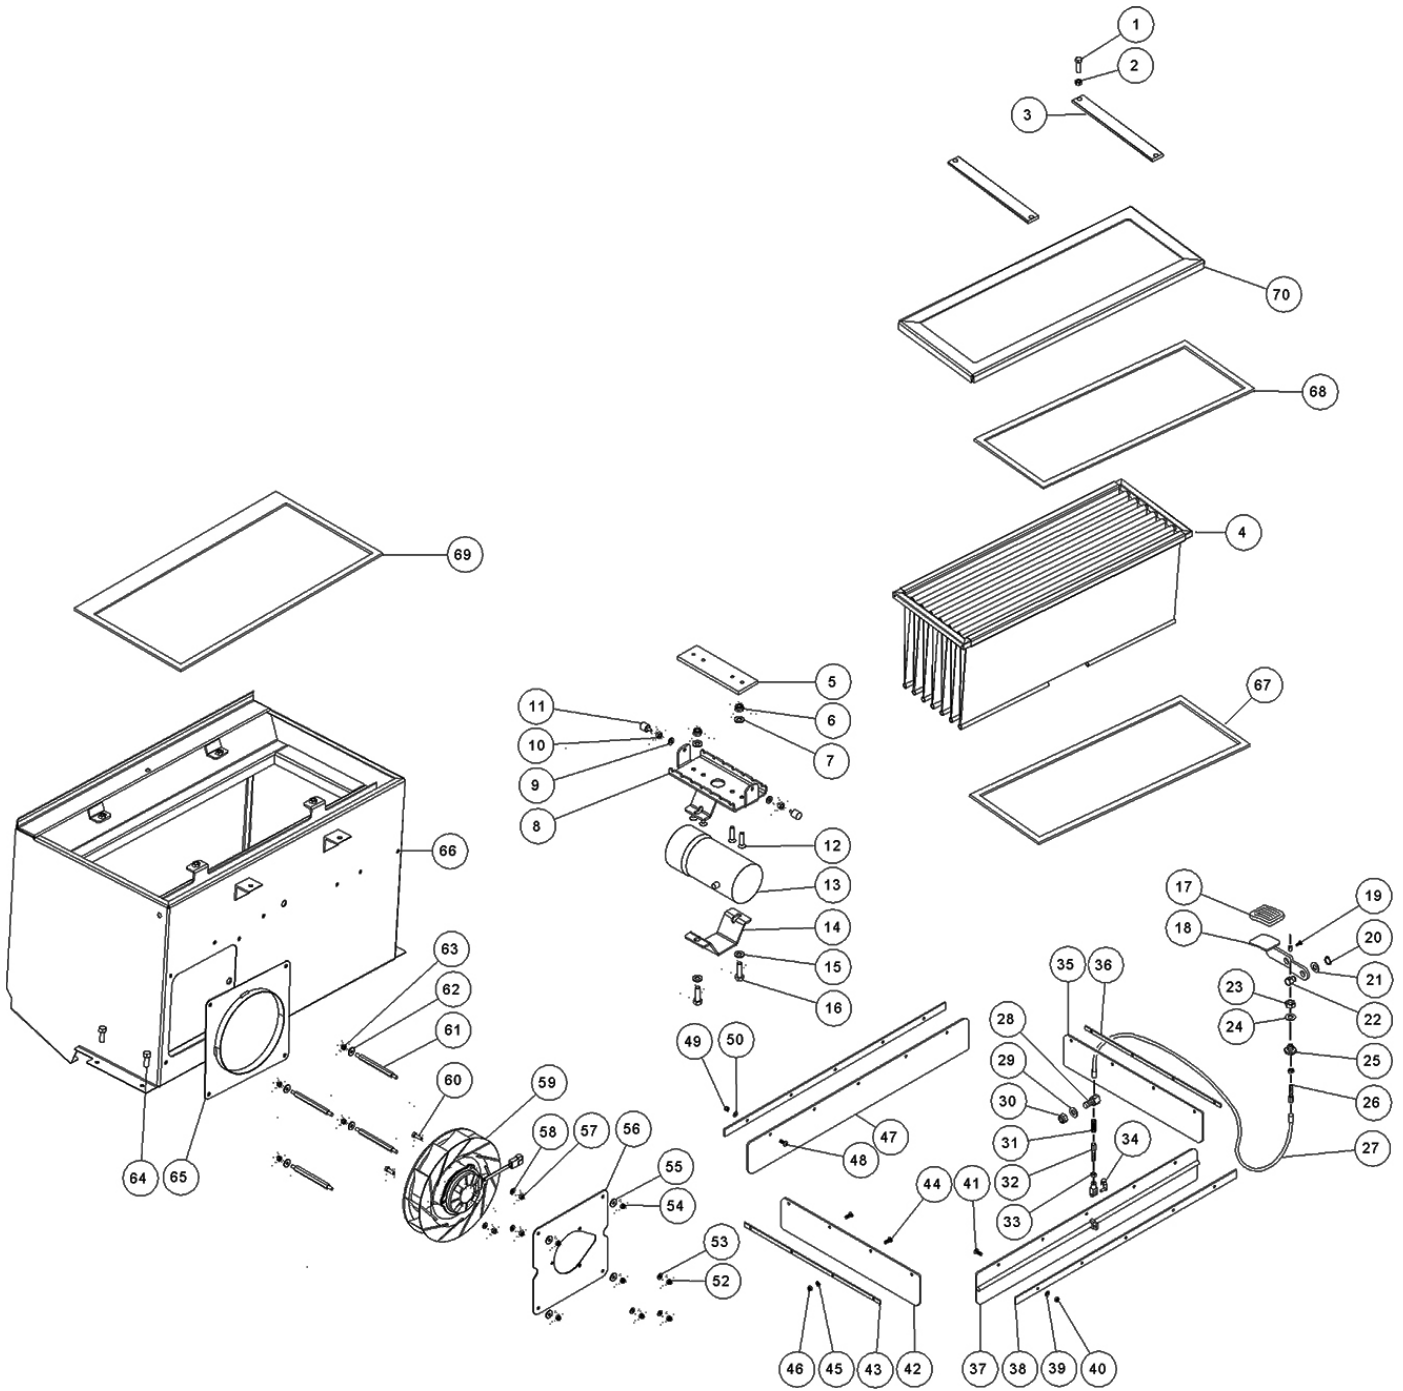

FILTER AND DUST FLAP GROUP

FILTER AND DUST FLAP GROUP

Ref.	Part No.	Mfr. Date	Description	Qty.
1	16931	(	) Screw, Hex, M8 X 1.25 X 20, 8.8	4
2	39311	(	) Nut, Hex, Std, M8 X 1.25	4
3	LAFN11464	(	) Plate, Filter	2
4	FTDP00214	(	) Filter, Pleated, Polyester	1
5	LAFN08921	(	) Plate	1
6	08714	(	) Nut, Hex, Lock, M10 X 1.5, NI, Ss	2
7	VTRS00505	(	) Washer D.10 Uni 6592	2
8	LAFN08917	(	) Clip	1
9	VTRS00503	(	) Washer D. 6 Uni 6592	2
10	VTDD00491	(	) Nut M 6 Tef	2
11	ABG000013	(	) Vibration 25x25 M6x25	2
12	VTVT00427	(	) Screw Tspei 8x35 Uni5933 Inx	4
13	MOCC00391	(	) Motor	1
14	LAFN06718	(	) Clip	1
15	VTRS00505	(	) Washer D.10 Uni 6592	2
16	39284	(	) Screw, Hex, M10 X 1.50 X 35, 8.8	2
17	MPVR45096	(	) Pedal Cover Large V1021	1
18	LAFN76008	(	) Pedal, Flap Lift, Zinc	1
19	VTVR00028	(	) Clamp, Drawer	1
20	VTAE14016	(	) Seeger External Din 471 D.12	1
21	VTRS00506	(	) Washer D.12 Uni 6592	1
22	LAFN75973	(	) Pin Fixing Flap Stop Cable	1
23	VTDD01682	(	) Nut M12 Zc Uni 5588	1
24	VTRS00505	(	) Washer D.10 Uni 6592	1
25	LAFN75975	(	) Pin Center Brake Pedal	1
26	CMCV75723	(	) Register D.7	1
27	CMCV75905	(	) Sheath X Cable	1
28	LAFN75976	(	) Pin Roller Lift Flap	1
29	VTRS00506	(	) Washer D.12 Uni 6592	1
30	VTDD00012	(	) Nut Autoblock Din 985 M12 Zb	1
31	MLML75962	(	) Spring	1
32	CMCV45110	(	) Cord D. 2.5 Flap L.14	1
33	41359	(	) Nut, Hex, Std, M6 X 1.00, 8	1
34	CMCV75717	(	) Clip Uni 1676 M6	1
35	MPVR75936	(	) Flap Side	1
36	LAFN00305	(	) Clamp, Flap	1
37	MPVR75935	(	) Flap, Front	1
38	LAFN86529	(	) Clamp, Flap	1
39	VTRS00503	(	) Washer D. 6 Uni 6592	8
40	VTDD00491	(	) Nut M 6 Tef	8
41	VTVT75721	(	) Screw Ttde Uni 5732 6x16 Zb	8
42	MPVR75936	(	) Flap Side	1
43	LAFN00305	(	) Clamp, Flap	1
44	VTVT75721	(	) Screw Ttde Uni 5732 6x16 Zb	5
45	VTRS00503	(	) Washer D. 6 Uni 6592	4
46	VTDD00491	(	) Nut M 6 Tef	4
47	MPVR75934	(	) Flap, Rear	1
48	VTVT75721	(	) Screw Ttde Uni 5732 6x16 Zb	5
49	VTDD00491	(	) Nut M 6 Tef	5
50	VTRS00503	(	) Washer D. 6 Uni 6592	5