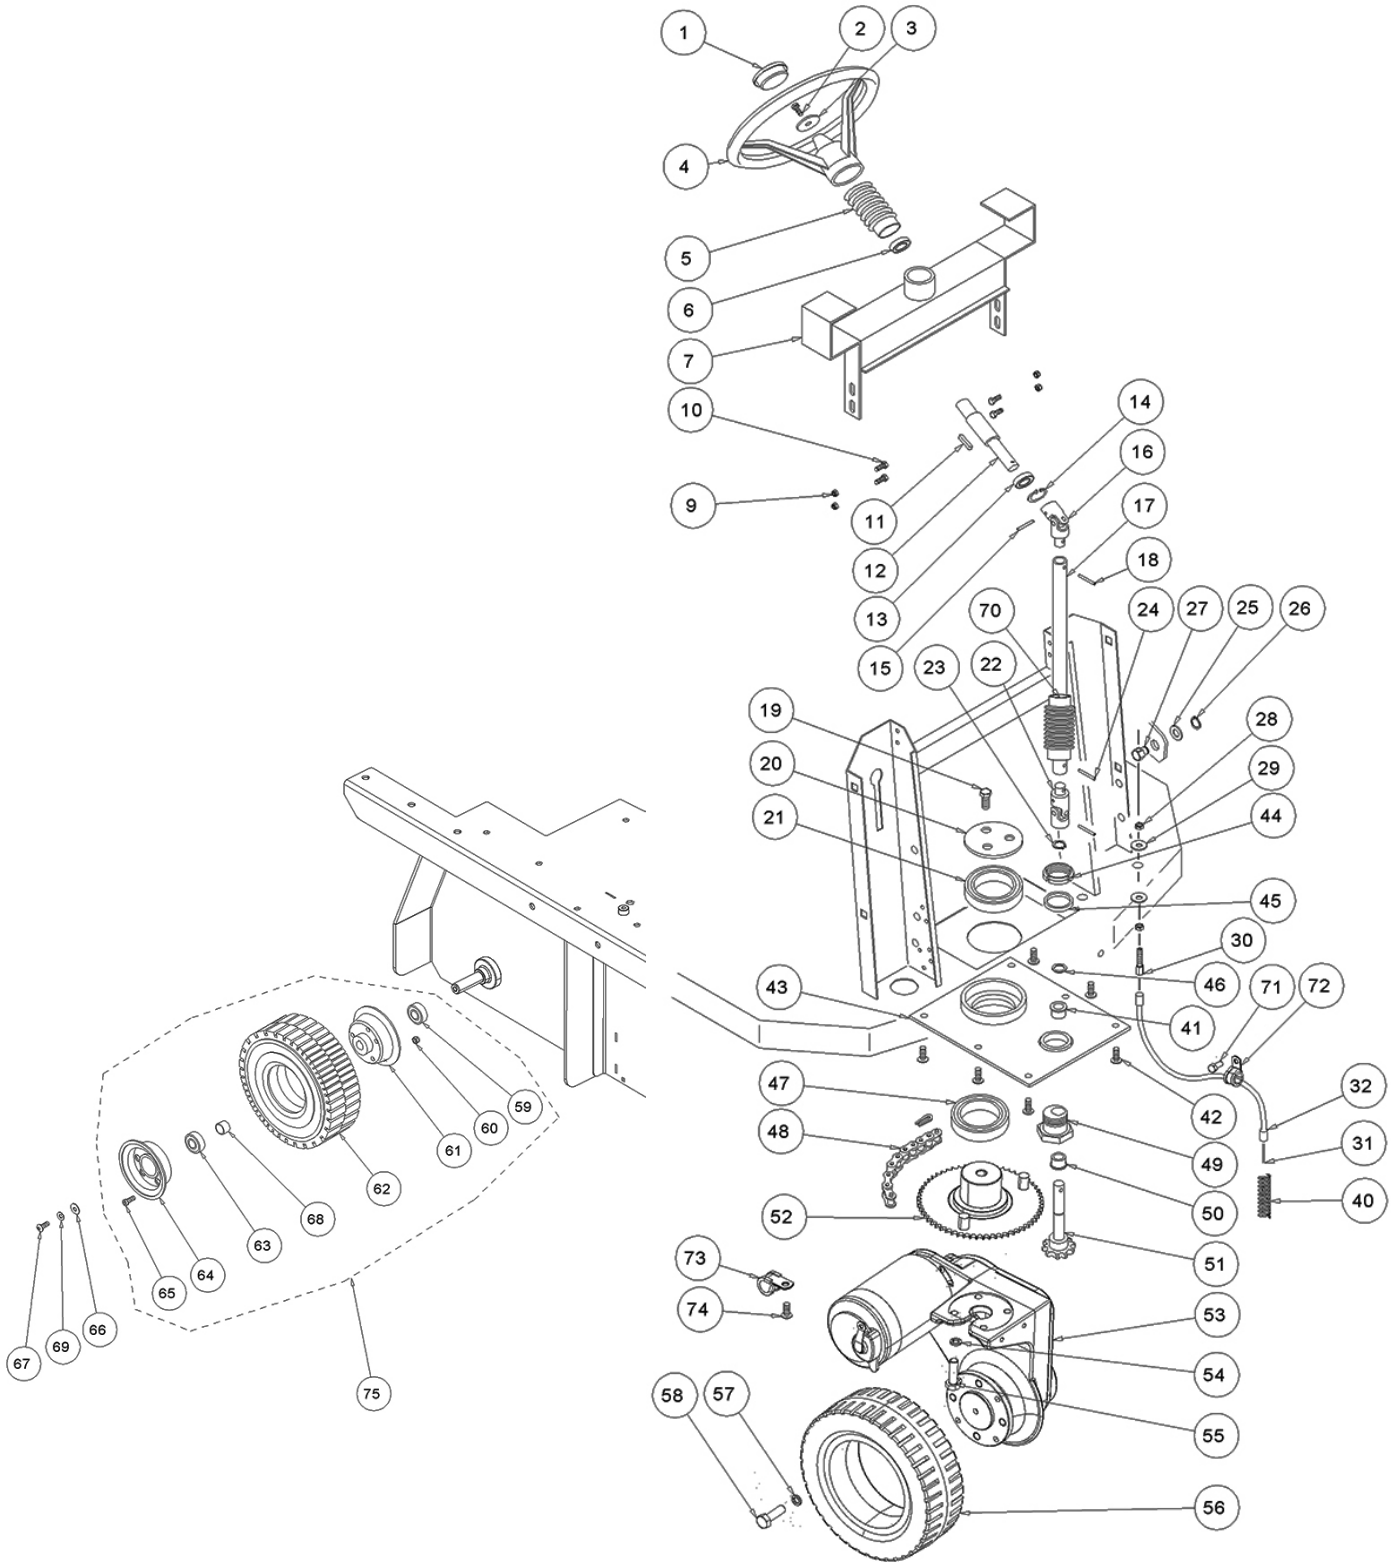

DRIVE WHEEL AND REAR WHEEL GROUP - Cont'd

DRIVE WHEEL AND REAR WHEEL GROUP - Cont'd

Ref.	Part No.	Mfr. Date	Description	Qty.
58	VTVT00025	( )	Screw Te Uni	4
59	CUVR00104	( )	Bearing Skf 6003- 2rsh	2
60	897598	( )	Nut, M8, Flat	10
61	LAFN85380	( )	Hub Sw 1000e/S 22501005	2
62	KTRI75744	( )	Tire, Rear Wheel	2
63	CUVR00104	( )	Bearing Skf 6003- 2rsh	2
64	LAFN85290	( )	Wheel Hub 124x57,5	2
65	39308	( )	Screw, Soc, M8 X 1.25 X 25, 12.9	10
66	897619	( )	Washer, D.8x24, Zc	2
67	897676	( )	Screw, Te, M8x16, Uni5739	2
68	LAFN00275	( )	Spacer Internal Wheel Post.Tk1300	2
69	VTRS01080	( )	Washer D. 8 Grw	2
70	MPVR47066	( )	Lifting Arm Protection	1
71	VTVT62920	( )	Screw Te F/Rond. M 6x 16 Zb	1
72	FSVR00005	( )	Clamp, Ecohole, Mm8 D.1	1
73	897364	( )	Clamp, Stl, 16d, Insulated	1
74	VTVT62920	( )	Screw Te F/Rond. M 6x 16 Zb	1
75	PMVR02380	( )	Wheel, Rear, Complete	1
75	KTRI02348	( )	Kit Non- Marking Wheels (Option)	1