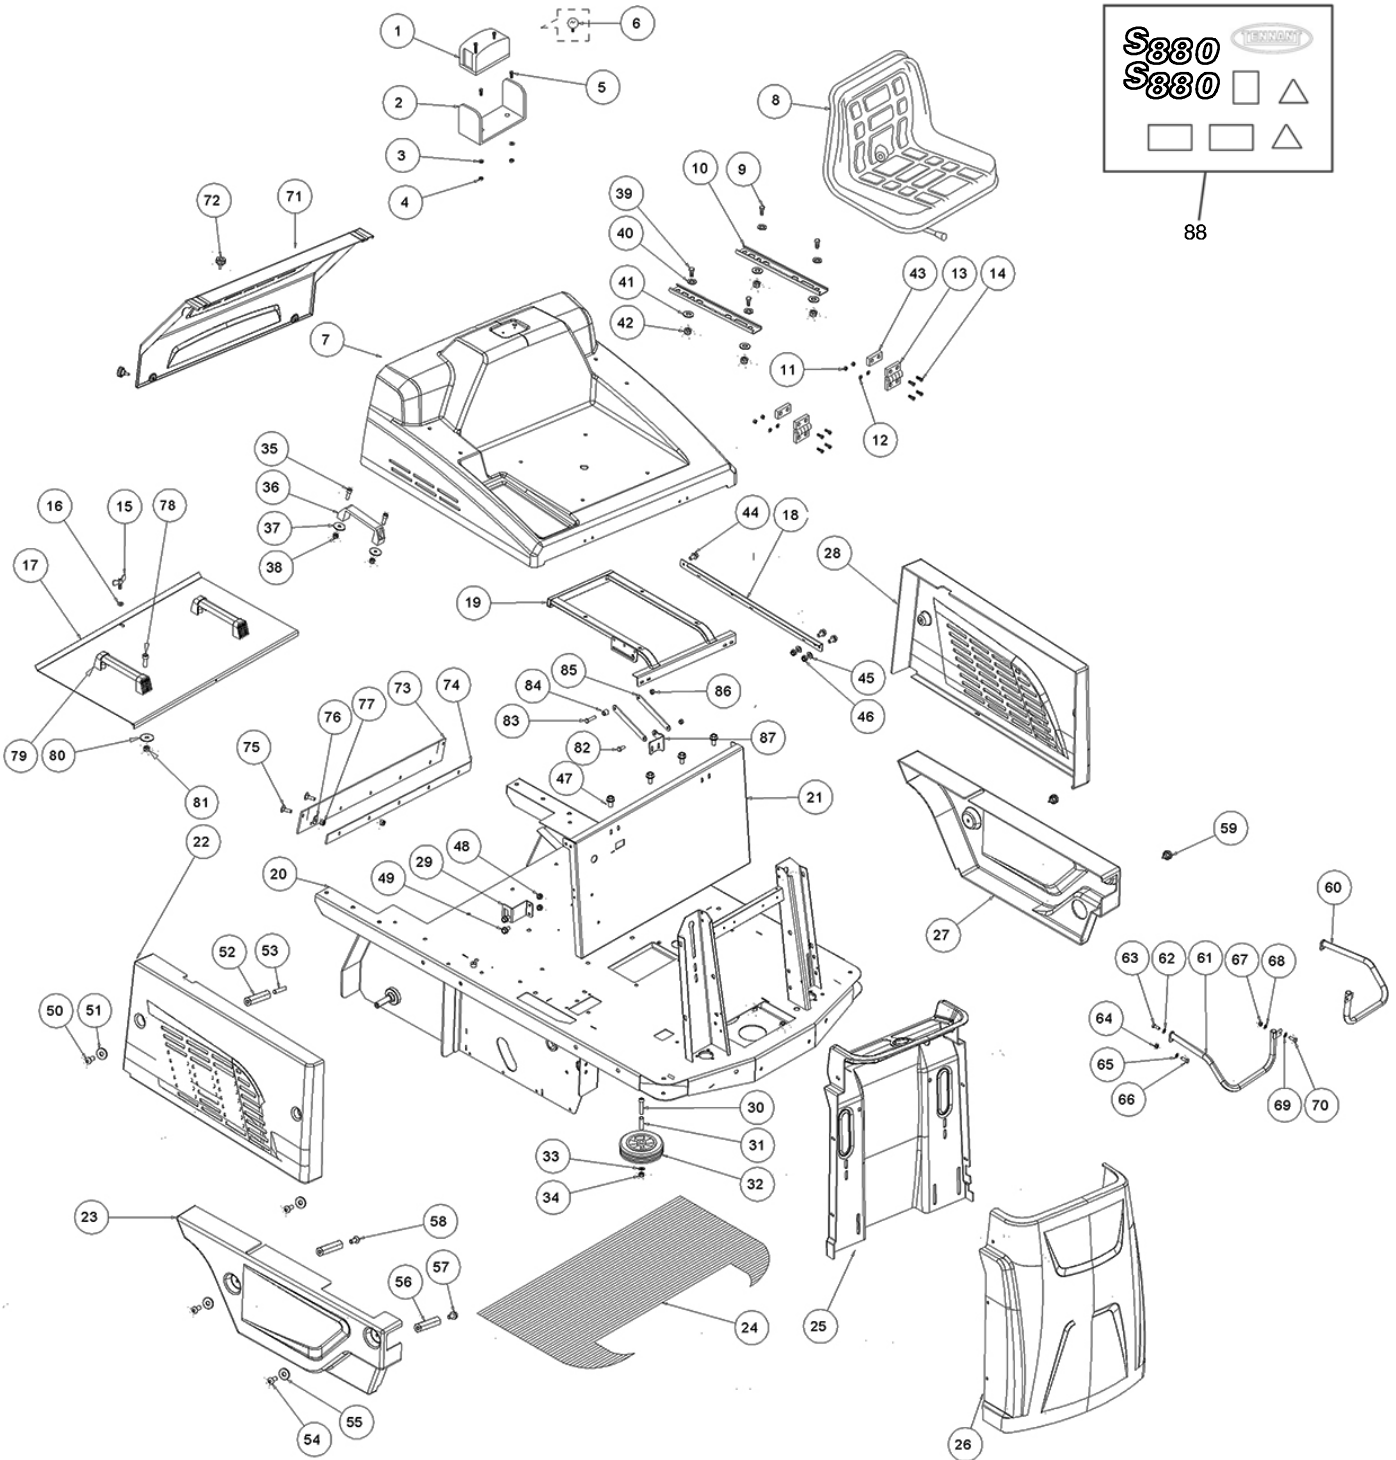

▽ ASSEMBLY

▲ INCLUDED IN ASSEMBLY

FRAME GROUP

FRAME GROUP

Ref.	Part No.	Mfr. Date	Description	Qty.
▽	1	KTRI00103	() Lamp Flash 24v Orange	1
▲	2	KTRI00103	() Lamp Flash 24v Orange	1
▲	3	VTRS15958	() Washer Uni 6592 5x15x1,5 Zb	2
▲	4	VTDD08171	() Nut M 5 Tef	2
▲	5	897476	() Screw, M5x16, Tbce, Iso7380, Zb	2
▲	6	MELF33431	() Lamp 24 V 21 W	1
	7	MPVR13419	() Cover	1
▽	8	SESD45982	() Seat, Sensor	1
	9	06955	() Screw, Hex, M8 X 1.25 X 35, 8.8	4
▲	10	N/A	() Rail, Slide, Seat	2
	11	VTDD00491	() Nut M 6 Tef	4
	12	VTRS00503	() Washer D. 6 Uni 6592	4
	13	CEVR85332	() Hinge Meb F D.6 Tk	2
	14	33951	() Screw, Soc, M6 X 1.00 X 20, 12.9	4
	15	VTVR00044	() Wing Nut D.30 M6x20	1
	16	VTRS63242	() Washer D. 6 X24 Zc	1
	17	LAFN85308	() Cover, Filter	1
	18	LAFN08190	() Sheet Metal Pa.	1
	19	LAFN08178	() Support	1
	20	LAFN36061	() Frame	1
	21	LAFN08150	() Panel	1
	22	MPVR12417	() Cover, Body, Right, Grey	1
	23	MPVR06096	() Crankcase, Right	1
	24	MPVR00738	() Plane Millerig.1000e W Biades	1
	25	MPVR12411	() Cover, Front, Grey	1
	26	MPVR13418	() Crankcase, Front	1
	27	MPVR06095	() Crankcase, Left	1
	28	MPVR12418	() Cover, Battery, Body, Left Grey	1
	29	LAFN08210	() Bracket	2
	30	VTVT28307	() Screw	2
	31	LAFN47011	() Bushing Bu15x10x47 X Ruota1250056	2
	32	RTRT00013	() Wheel Rubber D.125	2
	33	VTRS00505	() Washer D.10 Uni 6592	2
	34	08714	() Nut, Hex, Lock, M10 X 1.5, NI, Ss	2
	35	39308	() Screw, Soc, M8 X 1.25 X 25, 12.9	4
	36	MPVR00411	() Handle Trg	2
	37	VTRS00513	() Washer Uni 6593 8x32x2,5 Zb	4
	38	897598	() Nut, M8, Flat	4
	39	06955	() Screw, Hex, M8 X 1.25 X 35, 8.8	4
	40	VTRS00504	() Washer D. 8 Zc. Uni 6592	2
	41	897619	() Washer, D.8x24, Zc	4
	42	897598	() Nut, M8, Flat	4
	43	LAFN07909	() Bracket	2
	44	VTVT62920	() Screw Te F/Rond. M 6x 16 Zb	3
	45	VTRS00503	() Washer D. 6 Uni 6592	2