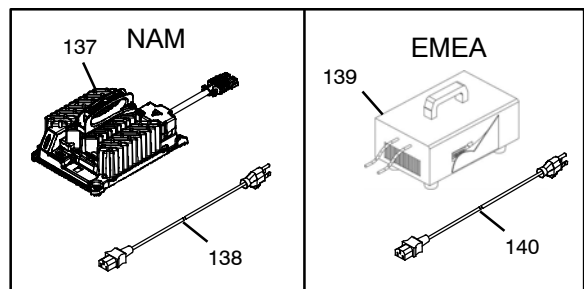

ELECTRICAL COMPONENTS GROUP - Cont'd

ELECTRICAL COMPONENTS GROUP - Cont'd

Ref.	Part No.	Mfr. Date	Description	Qty.	
50	LAFN47031	( )	Pin, Brake Pedal, Block	1	
51	VTAE87276	( )	Seeger Ext. D10 Din471	1	
52	LAFN47030	( )	Bushing Fiss. Perforated Break Pedal	1	
53	LAFN47030	( )	Bushing Fiss. Perforated Break Pedal	1	
54	MECE00201	( )	Relay 24v 10,20a	1	
55	897510	( )	Fuse 30a	1	
56	9018332	( )	Fuse, 50a	1	
57	897189	( )	Nut, M3, Inox	2	
58	LAFN11827	( )	Plate, Sheet Metal	1	
59	MECE00925	( )	Board, Traction	1	
60	MECE00591	( )	Board Logic 1250- 1280	1	
61	LAFN08204	( )	Support Metal Dashboard	1	
62	MEVR02017	( )	Alarm	1	
63	MECE00182	( )	Alarm	1	
64	KTRI05576	( )	Kit Potentiometer Speed Contr	1	
65	KTRI01935	( )	Knob, Speed Control	1	
66	MEVR85330	( )	Button	1	
▽	67	1011402	( )	Switch, Key	1
▲	67	1017696	( )	Key Set - 2pc, Replmt	1
68	MECI00665	( )	Support	1	
69	MECI00664	( )	Contact 1nc	1	
70	MECI00667	( )	Selector	1	
71	VTVT00311	( )	Screw, Te, M4x12	1	
72	42368	( )	Nut, Hex, Std, M4 X 0.70, 8	1	
73	VTDD00491	( )	Nut M 6 Tef	1	
74	897598	( )	Nut, M8, Flat	2	
75	MEVR01116	( )	Support Fuse 120 A	2	
76	VTRS01080	( )	Washer D. 8 Grw	2	
77	39311	( )	Nut, Hex, Std, M8 X 1.25	2	
78	604209	( )	Screw, M4x16	4	
79	VTDD04369	( )	Nut M 4 Tef Uni 7473	2	
80	VTVT00527	( )	Screw Te Fr 6x10 Zb Zig.	3	
81	VTVT00659	( )	Screw Tc+ M. 4- 15	8	
82	MEVR01708	( )	Column	4	
83	VTVT75726	( )	Screw Tbei M 6x 16 Iso 7380 Zb	2	
84	VTRS00503	( )	Washer D. 6 Uni 6592	2	
85	VTDD00491	( )	Nut M 6 Tef	2	
86	VTVT01170	( )	Screw Tc 2x16	2	
87	MECI00588	( )	Microswitch	1	
88	VTDD00213	( )	Nut M2	2	
89	897502	( )	Screw, M4x16, 1spei, Uni5933	2	
90	VTDD04369	( )	Nut M 4 Tef Uni 7473	2	
91	LAFN09383	( )	Bracket	1	
92	VTVT01350	( )	Screw, M3x20	2	
93	MERL00016	( )	Switch Relay 24v	1	
94	MERL00016	( )	Switch Relay 24v	1	
95	MECE00456	( )	Relay, Brush Head	1	
96	MECI00666	( )	Contact	1	
97	MECI00665	( )	Support	1	
98	MECI00663	( )	Contact 1na	1