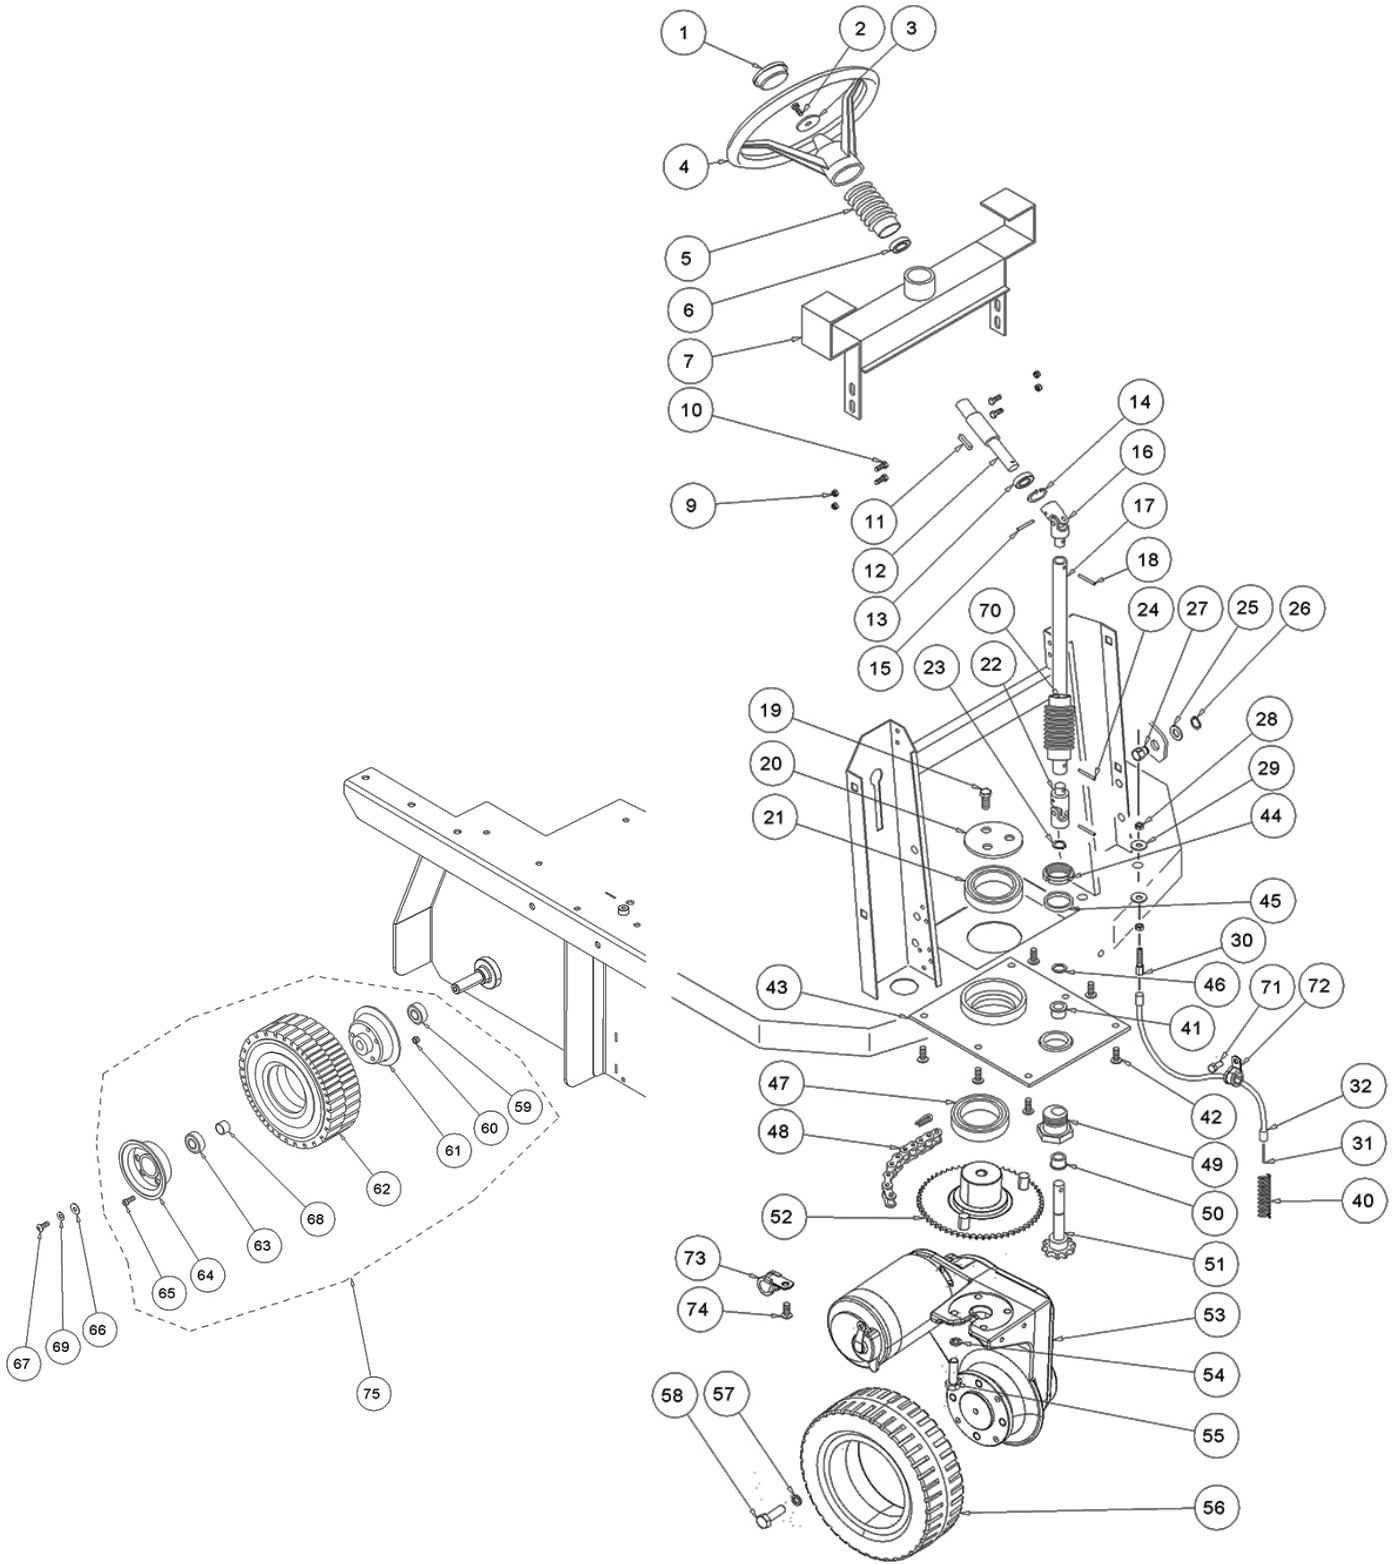

DRIVE WHEEL AND REAR WHEEL GROUP

DRIVE WHEEL AND REAR WHEEL GROUP

Ref.	Part No.	Mfr. Date	Description	Qty.
1	MPVR47026	( )	Cap, Black L.14	1
2	VTVT47025	( )	Screw Tbc Iso 7380 10x16 Zb	1
3	897401	( )	Washer, M10x40x2,5, Uni6593, Zb	1
4	897400	( )	Wheel, Steering 320mm	1
5	MPVR47066	( )	Lifting Arm Protection	1
6	CUVR00005	( )	Bearing 6202 2rs	1
7	LAFN09337	( )	Support	1
9	VTDD07887	( )	Nut M 6 Serpress	4
10	VTVT62920	( )	Screw Te F/Rond. M 6x 16 Zb	4
11	VTVR13164	( )	Key Uni 6604 5x5x30	1
12	ALTR00011	( )	Shaft, Steering Wheel	1
13	CUVR00005	( )	Bearing 6202 2rs	1
14	VTAE17002	( )	Circlip D. 35 Uni 7437	1
15	VTVR00327	( )	Plug	1
16	PMTR00021	( )	Shaft Steering Wheel 1000 T	1
17	PMTR00021	( )	Shaft Steering Wheel 1000 T	1
18	VTVR00327	( )	Plug	1
19	16931	( )	Screw, Hex, M8 X 1.25 X 20, 8.8	3
20	LAFN47004	( )	Flange	1
21	897388	( )	Bearing 51112	1
22	PMTR00021	( )	Shaft Steering Wheel 1000 T	1
23	VTAE17003	( )	Circlip Esterno Din 471 D.15	1
24	VTVR00327	( )	Plug	1
25	VTRS00506	( )	Washer D.12 Uni 6592	1
26	VTAE14016	( )	Seeger External Din 471 D.12	1
27	LAFN75973	( )	Pin Fixing Flap Stop Cable	1
28	41359	( )	Nut, Hex, Std, M6 X 1.00, 8	2
29	VTRS04026	( )	Washer D. 6x18x2.38	2
30	CMCV02396	( )	Register Ch. 8x 6max30	1
31	CMCV00468	( )	Cable 1250- 1280 E- Dp	1
32	CMCV00467	( )	Sheath 1250- 1280 E- Dp	1
40	MLML00033	( )	Spring Lift Flap Silver Zb	1
41	897398	( )	Bushing, 15b 24d 17.5	1
42	39283	( )	Screw, Hex, M10x1.50x25, 8.8	6
43	LAFN85521	( )	Flange, Wheel Front	1
44	VTVR75747	( )	Ring Nut Autoblok M 35 X 1,5 Guk	1
45	LAFN75913	( )	Spacer Eccentric Bush	1
46	MPVR75734	( )	Thickness 15x22x0,5	1
47	897388	( )	Bearing 51112	1
48	MTCR85008	( )	Chain Sweep	1
49	LAFN75842	( )	Bushing Chain Tightener	1
50	897398	( )	Bushing, 15b 24d 17.5	1
51	KTRI46514	( )	Bushing, Complete	1
52	LAFN08185	( )	Brake	1
53	MOCC00434	( )	Motorwheel W/ Brake	1
54	VTRS00107	( )	Washer M10 Grover	4
55	39283	( )	Screw, Hex, M10x1.50x25, 8.8	4
56	RTRT00548	( )	Wheel, Front, Rubber	1
56	KTRI02348	( )	Kit Non- Marking Wheels (Option)	1
57	897544	( )	Washer, D.12, Grover, Uni1751, Inox	4