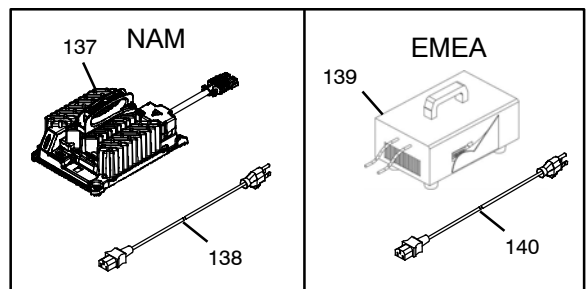

ELECTRICAL COMPONENTS GROUP

ELECTRICAL COMPONENTS GROUP

Ref.	Part No.	Mfr. Date	Description	Qty.
1	ABG00026	( )	Vibration Damp	2
2	39311	( )	Nut, Hex, Std, M8 X 1.25	4
3	LAFN07862	( )	Bracket	1
4	MECI75801	( )	Microswitch	1
5	897357	( )	Cable, Battery, Bridge, M8, 70 (NAM)	1
5	897205	( )	Wiring Battery Bridge W/Terminal (EMEA)	3
6	MECI00114	( )	Microswitch	1
7	ETET16198	( )	Label	1
8	09205	( )	Screw, Hex, M4 X 0.70 X 25, 8.8	2
9	MEVR02595	( )	Connector, Anderson, 50a, Red	1
10	MECI00571	( )	Button Emergency Bl.Sb 1250	1
11	MEVR00146	( )	Fuse Box	1
12	MEVR00145	( )	Fuse 100a	1
13	MECE00592	( )	Board Power Service 1250- 1280	1
14	MECE00201	( )	Relay 24v 10,20a	1
15	MECE00201	( )	Relay 24v 10,20a	1
16	MPVR85654	( )	Pedal Cover Small V1020	1
17	LAFN08165	( )	Pedal	1
18	897598	( )	Nut, M8, Flat	1
19	MECI75801	( )	Microswitch	2
20	KTRI02289	( )	Kit, Potentiometer, Pedal	1
21	LAFN04042	( )	Spacer D8.5- 15	1
22	VTRS00504	( )	Washer D. 8 Zc. Uni 6592	1
23	LAFN75969	( )	Pin Strap Support D.9 H.33	1
24	VTVT01688	( )	Screw Tbei M 8x 30 Iso 7380 lx	1
25	MTIG85317	( )	Gear Sw 1000	1
26	MLML85997	( )	Sprng D.2	1
27	LAFN47084	( )	Bushing, Accelerator	1
28	39278	( )	Screw, Hex, M8 X 1.25 X50, 8.8	1
29	MTIG85318	( )	Gear Sw 1000	1
30	VTVT00021	( )	Screw Te Uni 5739 3x25 Zb	2
31	VTDD00001	( )	Nut, M3, Uni5588, Zb	4
32	MECI30642	( )	Micro- Switch 11a 0.33hp	1
33	MEVR02112	( )	Horn 24v	1
34	VTVT00527	( )	Screw Te Fr 6x10 Zb Zig.	1
35	LAFN47030	( )	Bushing Fiss. Perforated Break Pedal	1
36	VTVT75731	( )	Screw Uni 5923 6 X5	1
37	MPVR45096	( )	Pedal Cover Large V1021	1
38	LAFN47030	( )	Bushing Fiss. Perforated Break Pedal	1
39	LAFN09344	( )	Pedal	1
40	LAFN47019	( )	Bushing Brake Pedal Fixing	1
41	LAFN47036	( )	Pin Fixed Brake Pedal	1
42	VTAE87276	( )	Seeger Ext. D10 Din471	1
43	VTVT75731	( )	Screw Uni 5923 6 X5	1
44	LAFN47035	( )	Pin Ch.10 H.26 Spring Attachment	1
45	MLML75960	( )	Spring D. 8 X1 X32	1
46	LAFN47029	( )	Pin Ch.10 H.16 Spring Connection	1
47	LAFN47032	( )	Pedal, Brake, Block, Zinc	1
48	VTVT75731	( )	Screw Uni 5923 6 X5	1
49	LAFN47033	( )	Bushing Pedal Pin Fixing	1