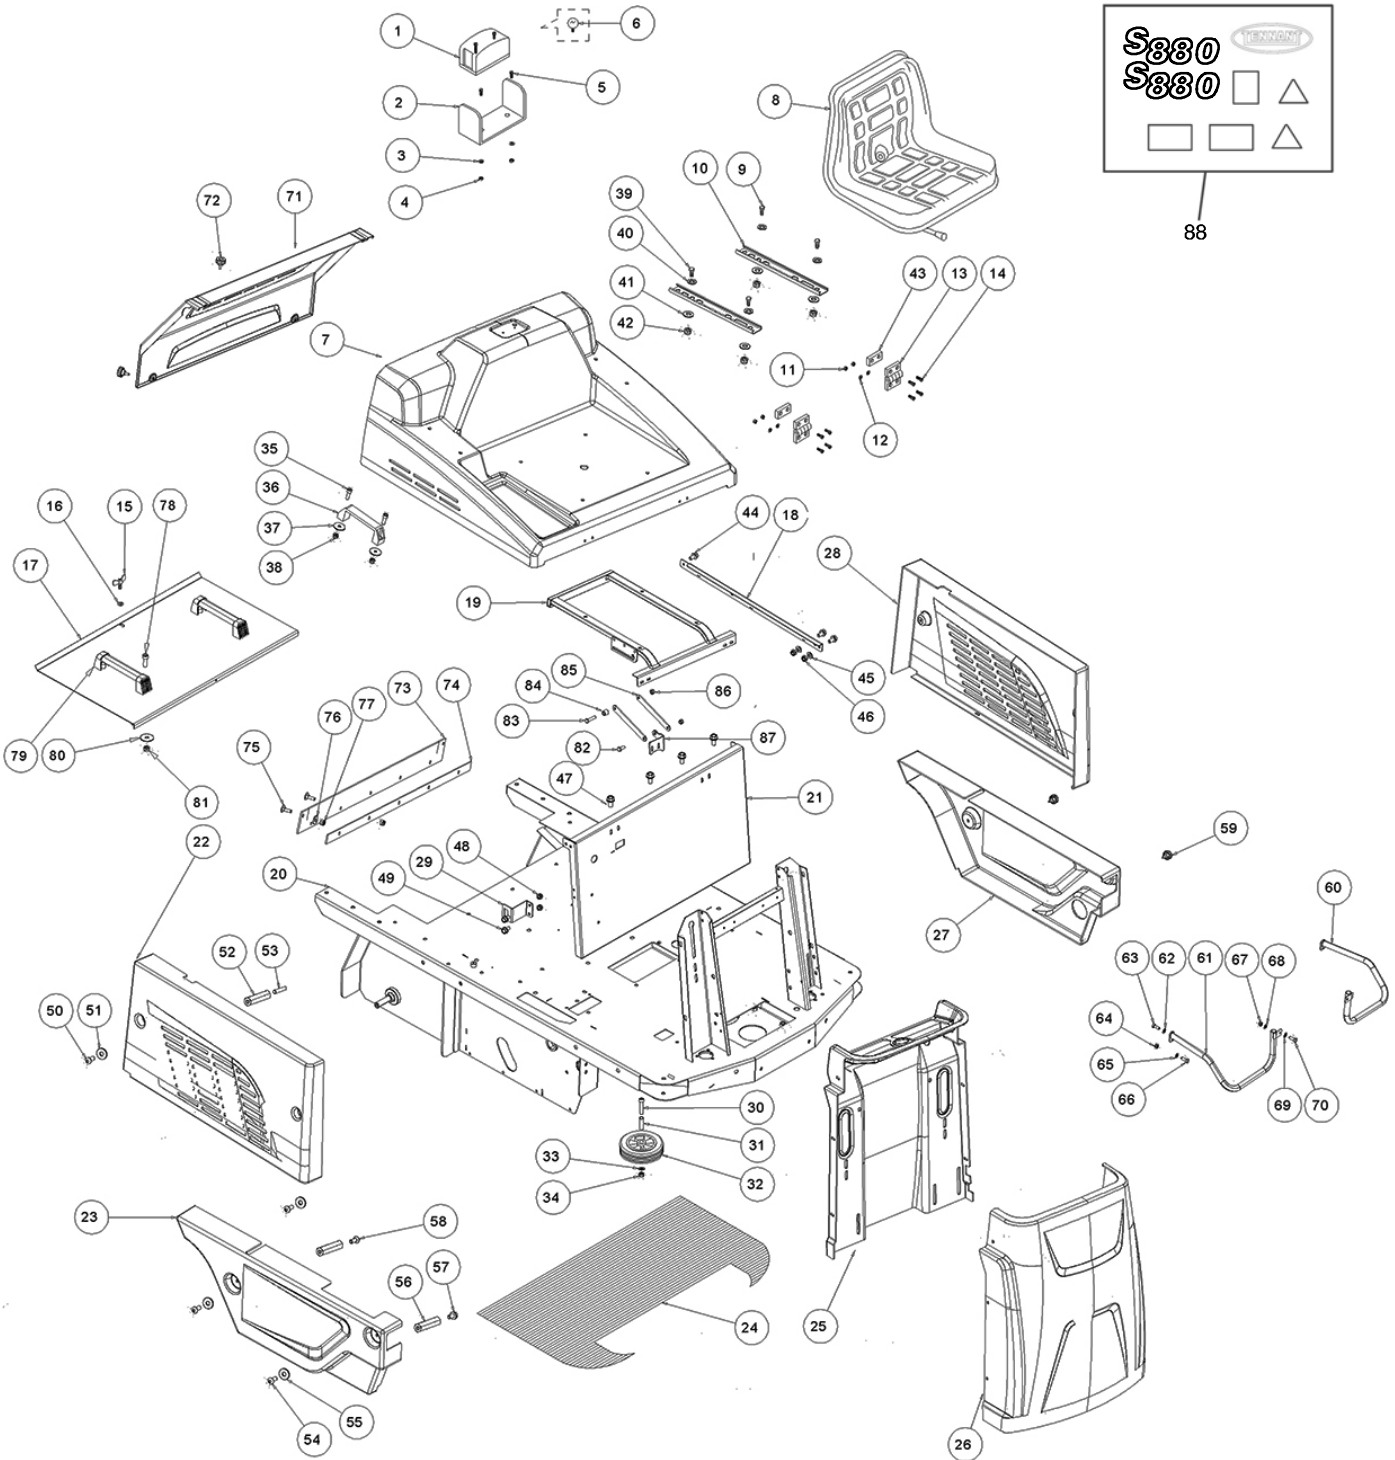

FRAME GROUP - Cont'd

FRAME GROUP - Cont'd

Ref.	Part No.	Mfr. Date	Description	Qty.
46	VTDD00491	(	) Nut M 6 Tef	2
47	VTVT62920	(	) Screw Te F/Rond. M 6x 16 Zb	4
48	VTDD00491	(	) Nut M 6 Tef	4
49	VTVT62920	(	) Screw Te F/Rond. M 6x 16 Zb	4
50	VTVT75726	(	) Screw Tbei M 6x 16 Iso 7380 Zb	4
51	VTRS04026	(	) Washer D. 6x18x2.38	4
52	LAFN08211	(	) Spacer	4
53	VTVT00900	(	) Grub Screw M 6- 30 Con Es	2
54	VTVT75726	(	) Screw Tbei M 6x 16 Iso 7380 Zb	2
55	VTRS04026	(	) Washer D. 6x18x2.38	2
56	LAFN08211	(	) Spacer	2
57	VTVT00527	(	) Screw Te Fr 6x10 Zb Zig.	2
58	09062	(	) Screw, Fit, Soc, M6 X 1.00 X 16, 10.9	2
59	RTRT00022	(	) Handwheel D.30 M6x15	2
60	LAFN08200	(	) Bumper, Left	1
61	LAFN08201	(	) Bumper, Right	1
62	VTRS00504	(	) Washer D. 8 Zc. Uni 6592	2
63	16931	(	) Screw, Hex, M8 X 1.25 X 20, 8.8	2
64	897598	(	) Nut, M8, Flat	2
65	VTRS00504	(	) Washer D. 8 Zc. Uni 6592	2
66	16931	(	) Screw, Hex, M8 X 1.25 X 20, 8.8	1
67	897598	(	) Nut, M8, Flat	2
68	VTRS00504	(	) Washer D. 8 Zc. Uni 6592	2
69	VTRS00504	(	) Washer D. 8 Zc. Uni 6592	2
70	16931	(	) Screw, Hex, M8 X 1.25 X 20, 8.8	2
71	MPVR13420	(	) Cover	1
72	RTRT00022	(	) Handwheel D.30 M6x15	4
73	MPVR06431	(	) Flap	1
74	LAFN86529	(	) Clamp, Flap	1
75	VTVT75721	(	) Screw Ttde Uni 5732 6x16 Zb	7
76	VTRS04026	(	) Washer D. 6x18x2.38	2
77	VTDD00491	(	) Nut M 6 Tef	7
78	39308	(	) Screw, Soc, M8 X 1.25 X 25, 12.9	4
79	MPVR00411	(	) Handle Trg	2
80	VTRS00513	(	) Washer Uni 6593 8x32x2,5 Zb	4
81	897598	(	) Nut, M8, Flat	4
82	16931	(	) Screw, Hex, M8 X 1.25 X 20, 8.8	1
83	06955	(	) Screw, Hex, M8 X 1.25 X 35, 8.8	1
84	LAFN04042	(	) Spacer D8.5- 15	1
85	LAFN11499	(	) Bracket, Hood	2
86	897598	(	) Nut, M8, Flat	2
87	LAFN11498	(	) Bracket, Hood	1
88	KTRI06562	(EU	) Kit, Label, Machine [EMEA S880]	1
88	KTRI06564	(NA	) Kit, Label, Machine [NAM S880]	1