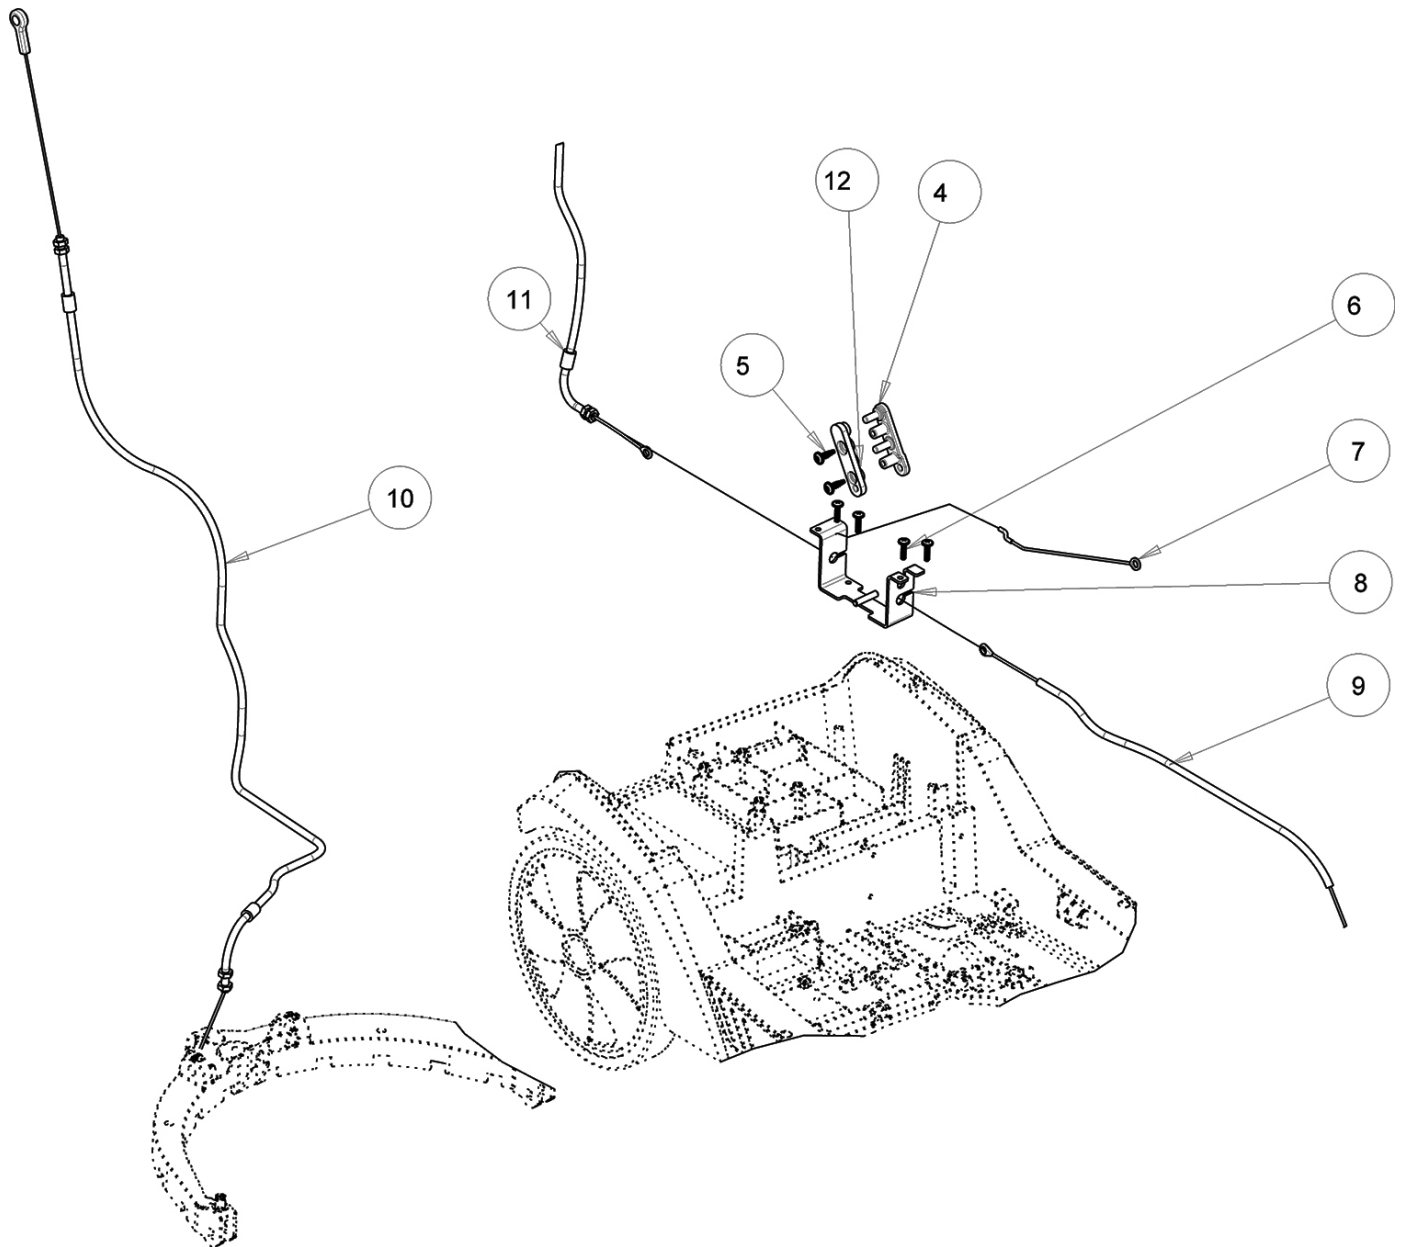

▽ KIT

▲ INCLUDED IN KIT

N/A NOT AVAILABLE

**SOLUTION PUMP GROUP**

Ref.	Part No.	Mfd. Date	Description	Qty.
1	MPVR12279	( )	COVERING PUMP CS5	1
3	MPVR12498	( )	SUPPORT DX	1
4	TBBP00730	( )	TUBE 5X8	1
5	TBBP00729	( )	TUBE 5X8	1
7	897669	( )	SCREW STS KN1031- Neu 4x16 - H2	3
8	MPVR12499	( )	SUPPORT SX	1
9	VTRS00017	( )	WASHER STEEL INOX 4X12	2
10	PPEL00140	( )	PUMP 24VDC	1
12	MECB02083	( )	WIRING, WATER PUMP, CS5	1

N/A NOT AVAILABLE

CABLE GROUP

Ref.	Part No.	Mfd. Date	Description	Qty.
4	MPVR12725	( )	BRACKET SX	1
5	VTVT01072	( )	SCREW STS KN1038 5x16 - T20 A2	2
6	VTVT01491	( )	SCREW STS KN1031- Neu 4x16 - H2	4
7	CMCV00479	( )	CABLE CS5	1
8	LAFN11388	( )	BRACKET	1
9	CMCV00478	( )	CABLE WIPER CS5	1
10	CMCV00476	( )	CABLE FLOOR WIPER CS5	1
11	CMCV00477	( )	CABLE VALVE+FLOOR WIPER CS5	1
12	MPVR12724	( )	BRACKET DX	1