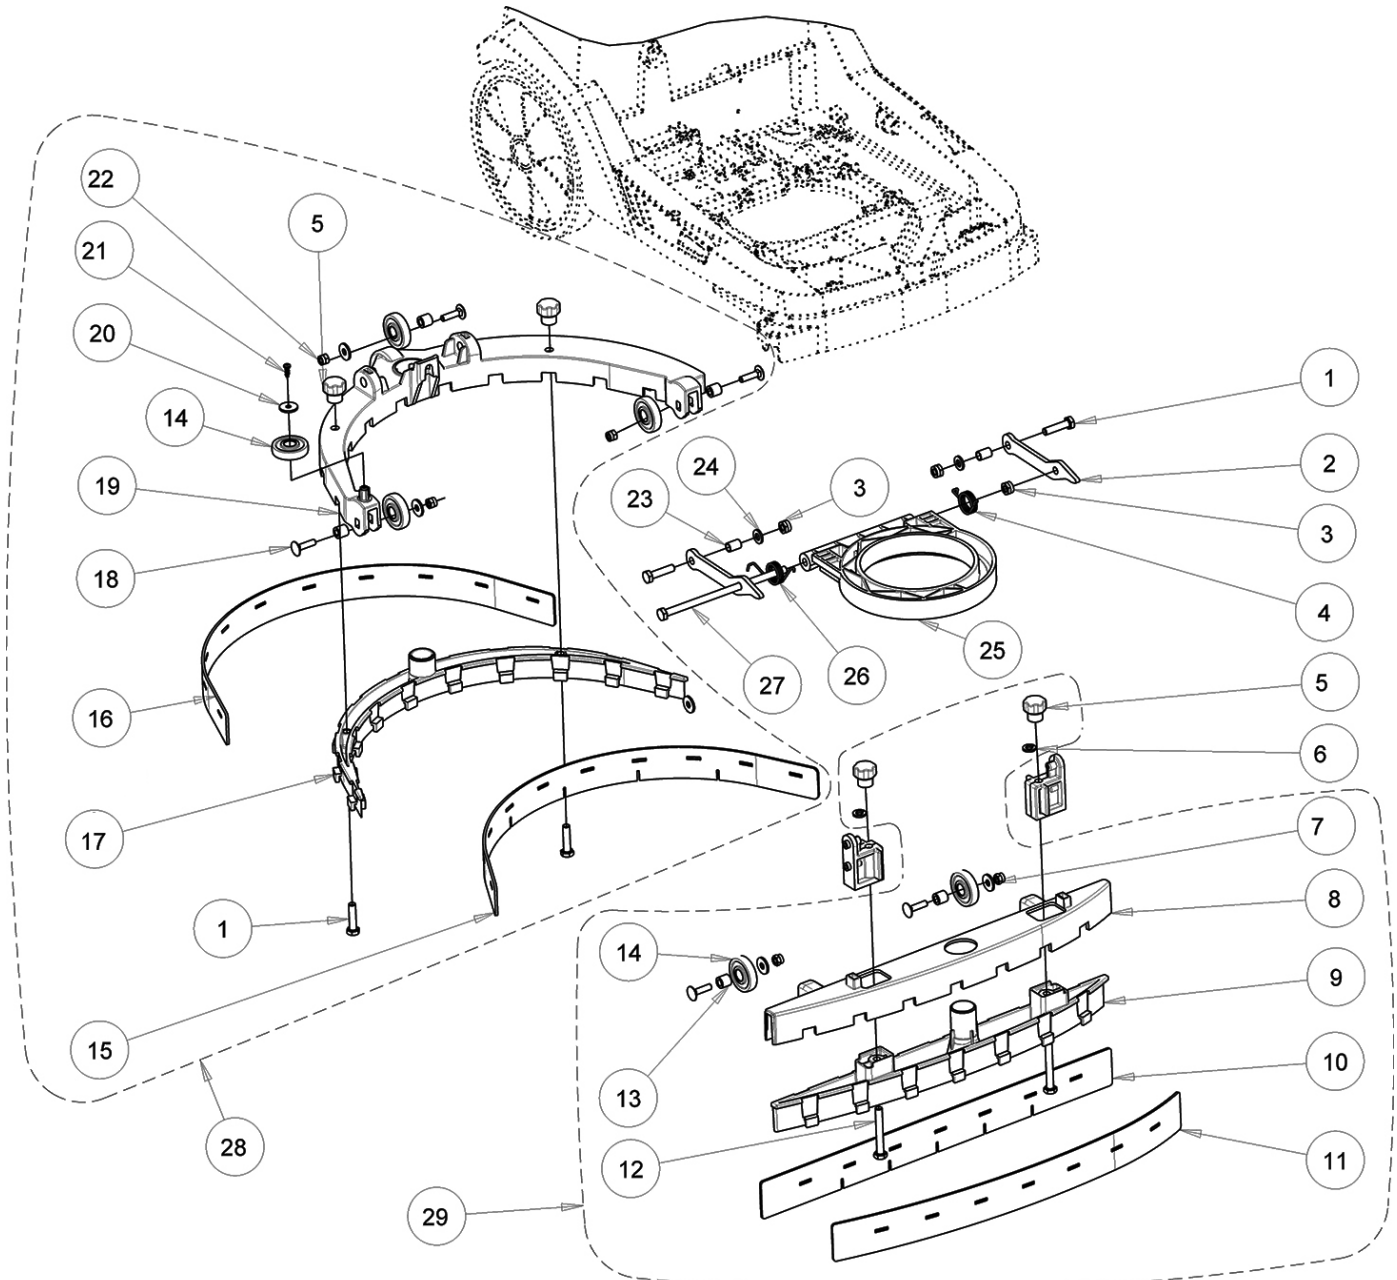

SQUEEGEE GROUP

SQUEEGEE GROUP

Ref.	Part No.	Mfd. Date	Description	Qty.
1	897532	( )	SCREW TE M 6X 25 UNI 5739 INX	4
2	LAFN11380	( )	BRACKET	2
3	897105	( )	NUT M6 INOX+ZIN.	3
4	MLML00506	( )	SPRING RH FLOOR WIPER	1
5	MPVR12347	( )	SMALL KNOB CS5 SQUEEGEE	4
6	897129	( )	WASHER D. 6 INX GRW UNI 1751	2
7	897384	( )	WASHER D. 5X14 INX	5
8	MPVR12233	( )	BODY FRONT SQUEEGEE CS5	1
9	MPVR12234	( )	JOINT FRONT SQUEEGEE CS5	1
▽	KTRI06148	( )	BLADE KIT, SQUEEGEE, 28CM, LINATEX, STRAIGHT [STD]	1
▲ 10	N/A	( )	BLADE, SQUEEGEE, STRAIGHT, REAR, LINATEX	1
▲ 11	N/A	( )	BLADE, SQUEEGEE, STRAIGHT, FRONT, LINATEX	1
▽	KTRI06150	( )	BLADE KIT, SQGE, 28CM, GUM RUB, STRAIGHT [OPTION]	1
▲ 10	N/A	( )	BLADE, SQUEEGEE, STRAIGHT, REAR, GUM RUBBER	1
▲ 11	N/A	( )	BLADE, SQUEEGEE, STRAIGHT, FRONT, GUM RUBBER	1
▽	KTRI06152	( )	BLADE KIT, SQGE, 28CM, PYU, STRAIGHT [OPTION]	1
▲ 10	N/A	( )	BLADE, SQUEEGEE, STRAIGHT, REAR, PYU	1
▲ 11	N/A	( )	BLADE, SQUEEGEE, STRAIGHT, FRONT, PYU	1
12	897450	( )	SCREW TE M 6x45 INOX	2
13	LAFN11381	( )	SPACER	5
14	MPVR12239	( )	WHEEL CS5	6
▽	KTRI06149	( )	BLADE KIT, SQGE, 28CM, LINATEX, PARABOLIC [STD]	1
▲ 15	N/A	( )	BLADE, SQGE, PARABOLIC, FRONT, LINATEX	1
▲ 16	N/A	( )	BLADE, SQGE, PARABOLIC, REAR, LINATEX	1
▽	KTRI06151	( )	BLADE KIT, SQGE, 28CM, GUM RUB, PARABOLIC [OPTION]	1
▲ 15	N/A	( )	BLADE, SQGE, PARABOLIC, FRONT, GUM BUBBER	1
▲ 16	N/A	( )	BLADE, SQGE, PARABOLIC, REAR, GUM RUBBER	1
▽	KTRI06153	( )	BLADE KIT, SQGE, 28CM, PYU, PARABOLIC [OPTION]	1
▲ 15	N/A	( )	BLADE, SQGE, PARABOLIC, FRONT, PYU	1
▲ 16	N/A	( )	BLADE, SQGE, PARABOLIC REAR, PYU	1
17	MPVR12232	( )	JOINT REAR SQUEEGEE CS5	1
18	897635	( )	SCREW M5x25	5
19	MPVR12231	( )	BODY REAR SQUEEGEE CS5	1
20	897149	( )	WASHER 4- 16 INOX A2	1
21	VTVT00820	( )	SCREW TC+ M.3,5- 10	1
22	VTDD00297	( )	NUT M 5 INX ZINC	5
23	LAFN11385	( )	SPACER	2
24	897106	( )	WASHER D.6 UNI 6592 INOX	2
25	MPVR12230	( )	SUPPORT SQUEEGEE CS5	1
26	MLML00507	( )	SPRING LH FLOOR WIPER	1
27	VTVT01496	( )	SCREW M6X130	1
28	KTRI06155	( )	SQUEEGEE ASM., 28CM, LINATEX, PAROBOLIC [STD]	1
29	KTRI06154	( )	SQUEEGEE ASM., 28CM, LINATEX, STRAIGHT [STD]	1

▽ KIT

▲ INCLUDED IN KIT

N/A NOT AVAILABLE