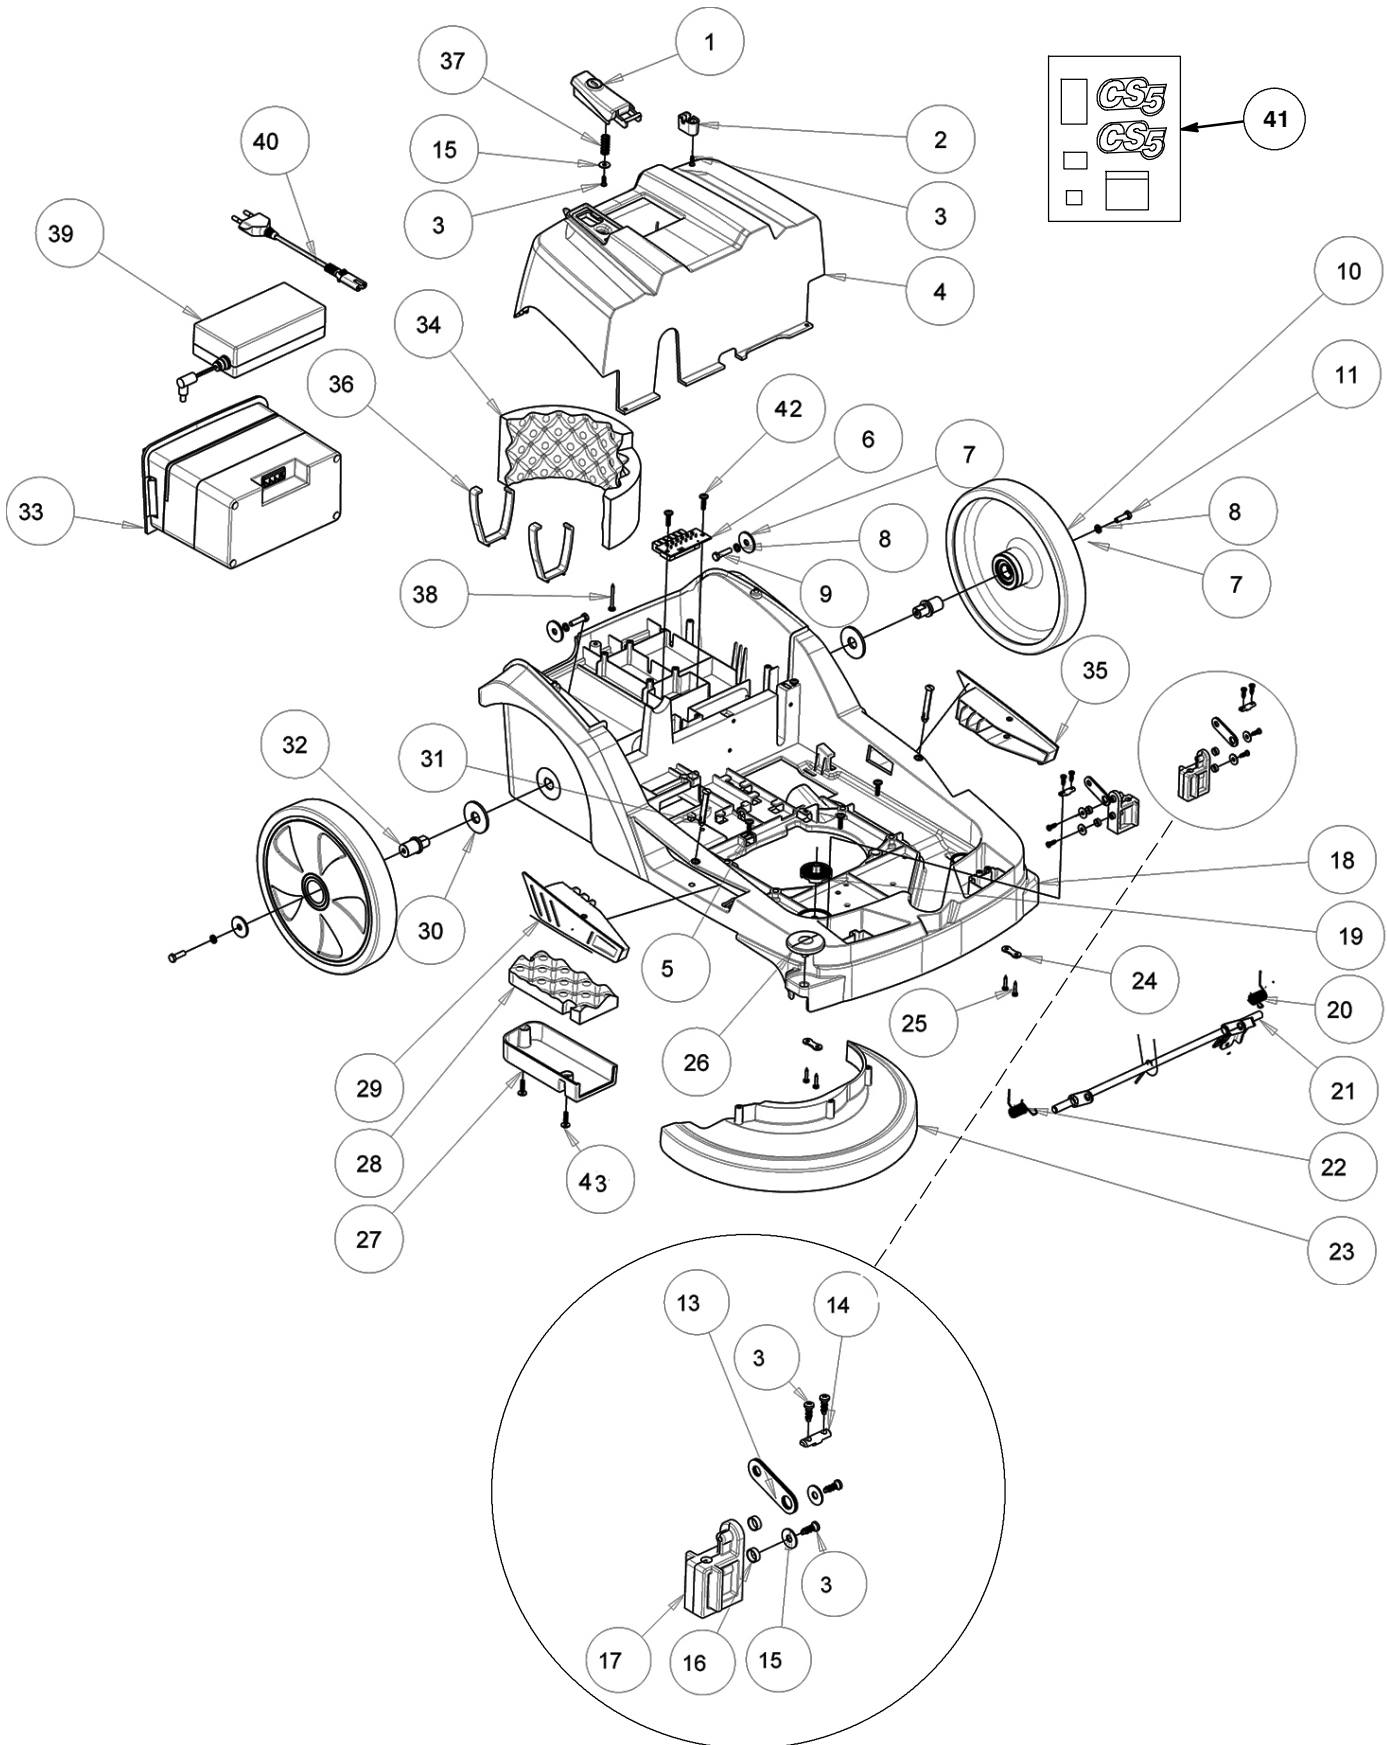

FRAME AND BATTERY GROUP

FRAME AND BATTERY GROUP

Ref.	Part No.	Mfd. Date	Description	Qty.
1	MPVR12254	( )	SWITCH ON- OFF CS5	1
2	MPVR12288	( )	CONNECT.BRACKET CS5BUTTON ON- OFF	1
3	VTVT01494	( )	SCREW TC+ M.3,5- 10	10
4	MPVR12664	( )	CRANKCASE REAR CS5	1
5	897669	( )	SCREW STS KN1031- Neu 4x16 - H2	9
6	MECB02081	( )	BOARD, PCB, WIRING [COMPL.]	1
7	VTVR00636	( )	WASHER 5x20 UNI6593 INOX	4
8	897644	( )	WASHER D. 5 INX GRW UNI 1751	4
9	897170	( )	SCREW TE 5X20	2
10	RTRT00708	( )	WHEEL D.200 CS5	2
11	897145	( )	SCREW TE 5X16 UNI5739 INX	2
13	LAFN11375	( )	ARM	2
14	ALTR00107	( )	SHAFT	2
15	VTRS00017	( )	WASHER STEEL INOX 4X12	5
16	LAFN11383	( )	SPACER	4
17	MPVR12274	( )	SUPPORT REAR SQUEEGEE CS5	2
18	MPVR12668	( )	FRAME CS5	1
19	MPVR12348	( )	FILTER CS5 SOLUTION TANK	1
20	MLML00508	( )	SPRING RH FLOOR WIPER	1
21	LAFN11376	( )	LEVER	1
22	MLML00509	( )	SPRING LH FLOOR WIPER	1
23	MPVR12228	( )	CRANKCASE BRUSH CS5	1
24	LAFN11377	( )	PLATE	2
25	VTVT01494	( )	SCREW TCB 3,5X10	4
26	MPVR12311	( )	WHEEL FRONT SQUEEGEE	1
27	MPVR12452	( )	COVER CS5	1
28	ITSO00107	( )	INSULATOR CS5	1
29	MPVR12222	( )	LEVER RIGHT	1
30	VTRS00612	( )	WASHER D.12 X 36 INOX	2
31	MPVR12224	( )	PIN CS5	2
32	ALTR00108	( )	SHAFT	2
33	KTRI06057*	( )	BATTERY, LITHIUM ION 36V, 5.5AH	1
33	KTRI06058*	( )	BATTERY, LITHIUM ION 36V, 7.5AH	1
34	ITSO00108	( )	INSULATOR CS5	1
35	MPVR12223	( )	LEVER LEFT	1
36	MPVR12453	( )	SPRING CS5	2
37	MLML00512	( )	SPRING CS5 ON- OFF	1
38	VTVT01489	( )	SCREW TCB- TC 3.5X32	1
39	BACA00263	( )	CHARGER, 36VDC (Compatible w/ 5.5AH & 7.5Ah Battery)	1
40	MECB02131	( )	CORD, POWER, CHRGR, 120V [NA]	1
40	MECB02130	( )	CORD, POWER, CHRGR, 230V [CE]	1
40	MECB02135	( )	CORD, POWER, CHRGR, 230V [UK]	1
40	MECB02133	( )	CORD, POWER, CHRGR, 240V [CN]	1
40	MECB02180	( )	CORD, POWER, CHRGR, 240V [AUS]	1
40	MECB02134	( )	CORD, POWER, CHRGR, 220V [BRZ]	1
40	MECB02142	( )	CORD, POWER, CHRGR, 220V [S KOREA]	1
41	KTRI06198	( )	LABEL KIT, MACHINE, CS5	1
42	897574	( )	SCREW, TCB, TC, M5X10, UNI9707, TZ	2
43	VTVT01491	( )	SCREW STS KN1031- Neu 4x16 - H2	2

* CS5 Call2Recycle Battery Program available in the US and Canada. HELP protect our environment!
Call 1- 800- 822- 8837 or go to www.call2recycle.org/locator/ to find the nearest drop off site for FREE CS5 battery disposal.