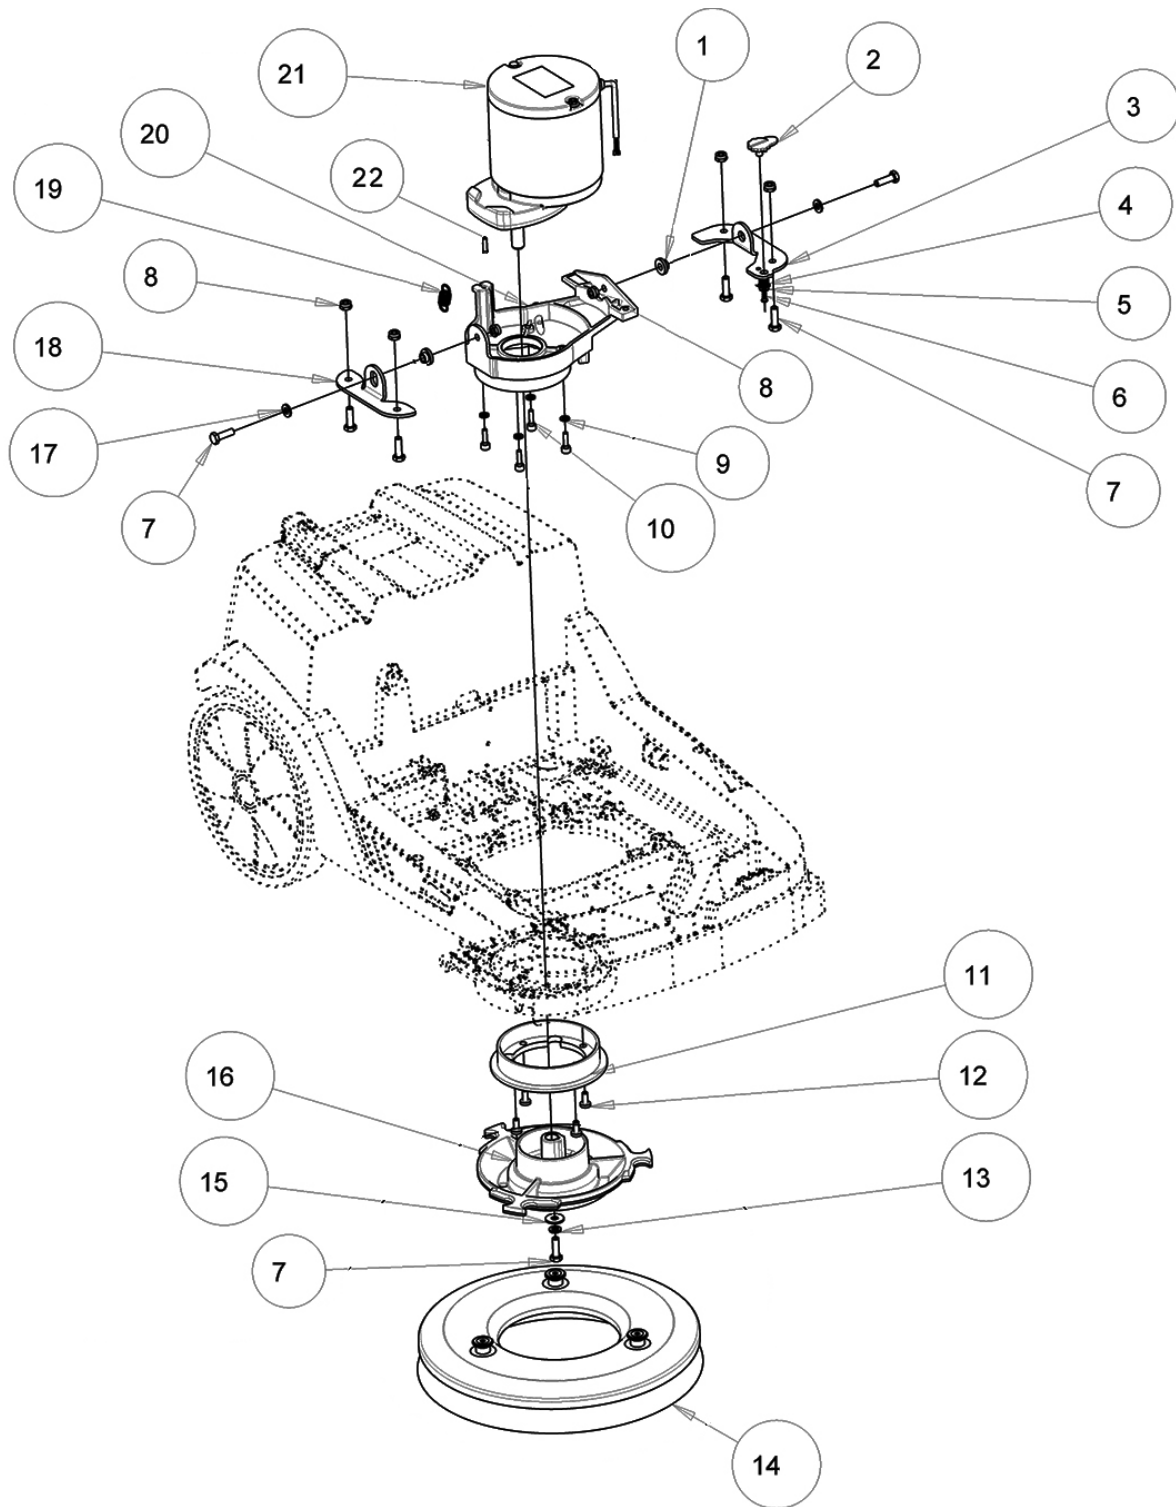

BRUSH MOTOR GROUP

BRUSH MOTOR GROUP

Ref.	Part No.	Mfd. Date	Description	Qty.	
1	LAFN11378	( )	SPACER	2	
2	MPVR12485	( )	SMALL KNOB CS5	1	
3	LAFN11373	( )	BRACKET	1	
4	MLML00524	( )	SPRING LEVER TRACTION CS5	1	
5	897156	( )	WASHER D. 4 INX	1	
6	VTVT00820	( )	SCREW TC+ M.3,5- 10	1	
7	897287	( )	SCREW TE 6X20 UNI5739 INX	7	
8	897105	( )	NUT M6 INOX+ZIN.	6	
9	897644	( )	WASHER D. 5 INX GRW UNI 1751	4	
10	VTVT17720	( )	SCREW TCEI M 5X16 INOX	4	
11	MPVR12229	( )	FLANGE SQUEEGEE CS5	1	
12	VTVT13795	( )	SCREW TCB- TC 5X12 SW.FORM	4	
13	897129	( )	WASHER D. 6 INX GRW UNI 1751	1	
14	SPPV02438	( )	BRUSH, SCB, DISK, 28CM PYP, MED (STANDARD)	1	
15	897112	( )	WASHER D. 6X18 INX UNI 6593	1	
16	MFVR00305	( )	DRIVE DISK CS5	1	
17	897106	( )	WASHER D.6 UNI 6592 INOX	2	
18	LAFN11374	( )	BRACKET	1	
19	MLML00504	( )	SPRING MOTOR BRUSH	1	
20	MFVR00304	( )	SUPPORT CS5	1	
▽	21	KTRIO6361	( )	MOTOR, BRUSH 100W, W/KEY [MOCC00477]	1
		KTRIO6106	( )	VR, BRUSH, MOTOR 4 PCS=1KIT [CS5]	1
▲	22	VTVR29979	( )	KEY, 6604 4X4X15, MOTOR	1

▽ KIT

▲ INCLUDED IN KIT