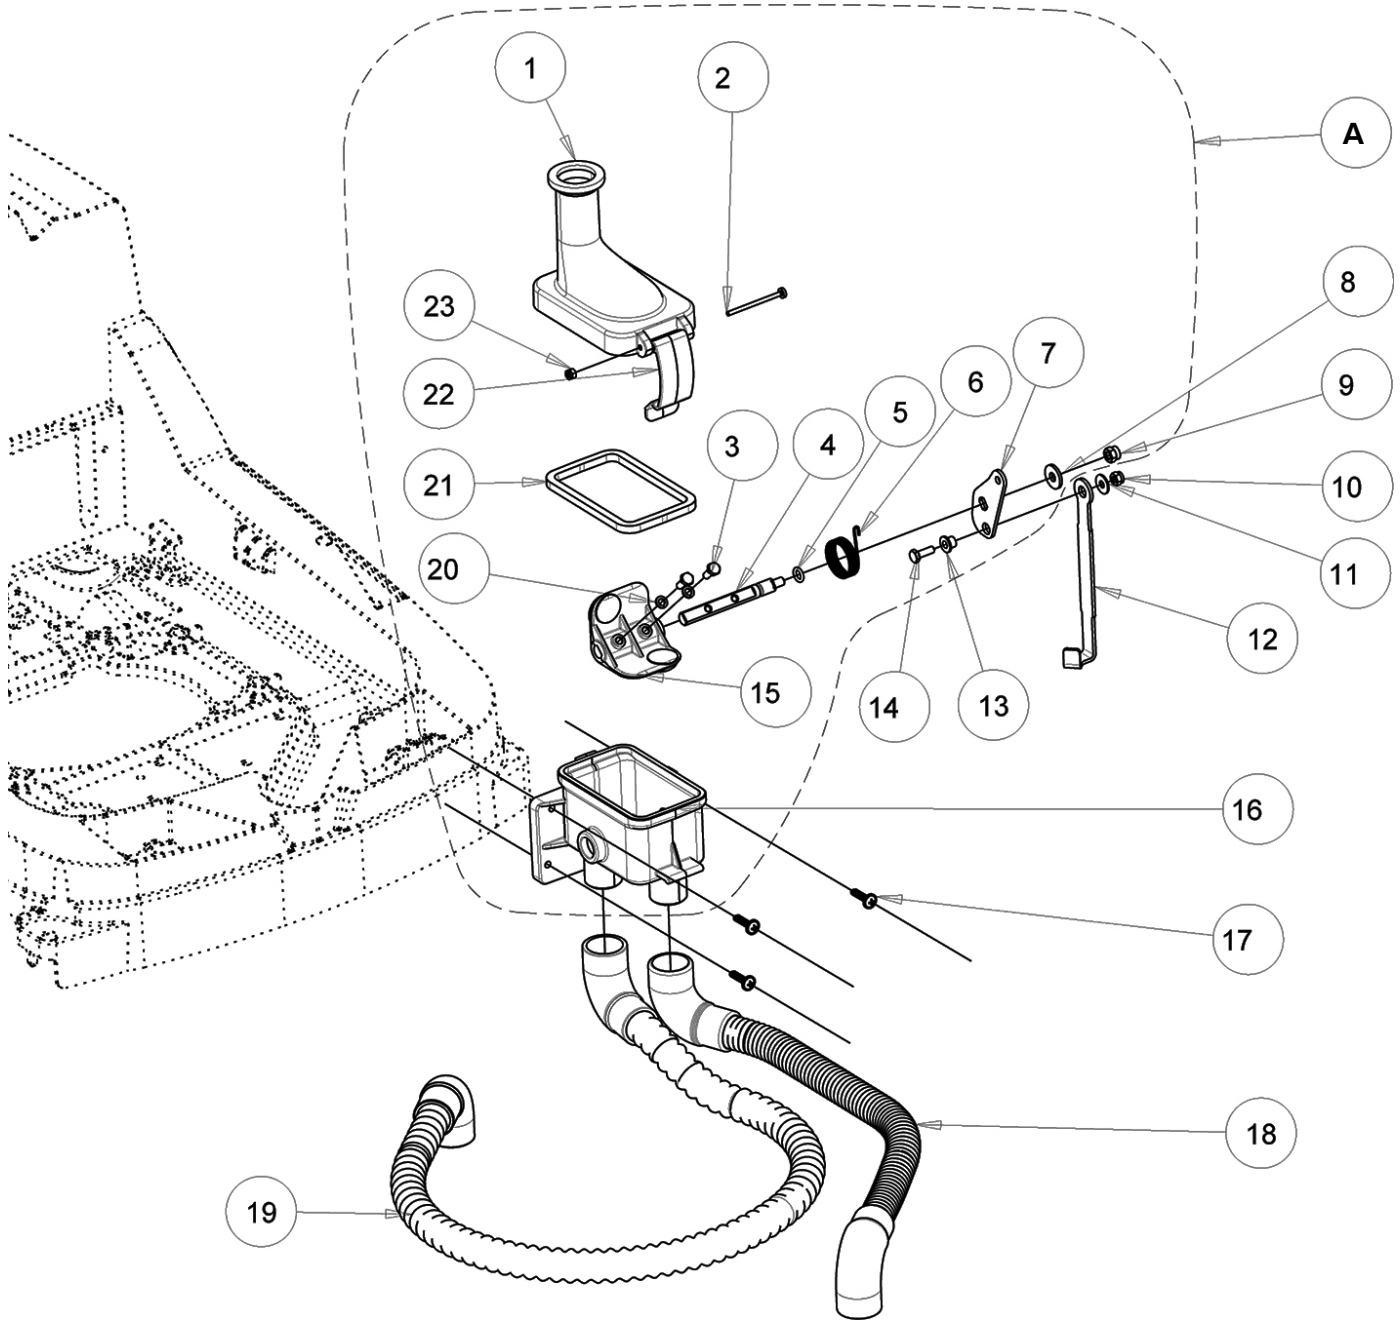

SQUEEGEE DIVERTER VALVE GROUP

SQUEEGEE DIVERTER VALVE GROUP

Ref.	Part No.	Mfd. Date	Description	Qty.
▽	A	KTRI06105	( ) VALVE KIT, SUCTION [CS5]	1
▲	1	MPVR12256	( ) COVER VALVE CS5	1
▲	2	N/A	( ) SCREW M3X40 A2 CROSSHEAD	1
▲	3	897151	( ) SCREW TE M 4X 10 INX	2
▲	4	N/A	( ) SHAFT	1
▲	5	N/A	( ) O- RING NBR70 5,8X1,78	1
▲	6	MLML00510	( ) SPRING VALVE	1
▲	7	N/A	( ) BRACKET	1
▲	8	897384	( ) WASHER D. 5X14 INX	1
▲	9	VTDD15517	( ) NUT M 5 INX	1
	10	897276	( ) NUT M 4 ATB A2	1
	11	VTRS00017	( ) WASHER STEEL INOX 4X12	1
	12	LAFN11372	( ) LEVER	1
▲	13	LAFN11392	( ) SPACER	1
▲	14	897453	( ) SCREW TE M4x12 UNI 5739 INOX	1
▲	15	N/A	( ) VALVE CS5	1
▲	16	N/A	( ) BODY VALVE CS5	1
	17	897669	( ) SCREW STS KN1031- Neu 4x16 - H2	3
	18	TBFX01283	( ) HOSE, FRONT SQUEEGEE	1
	19	TBFX01282	( ) HOSE, REAR SQUEEGEE	1
▲	20	897204	( ) WASHER D. 4 GROVER A2 UNI1751	2
▲	21	GUGO00621	( ) GASKET CS5	1
▲	22	MPVR12283	( ) CAP CS5	1
▲	23	9018496	( ) NUT M 3 AUTOBL.DIN 985 IX.A2	1

▽ KIT

▲ INCLUDED IN KIT

N/A NOT AVAILABLE