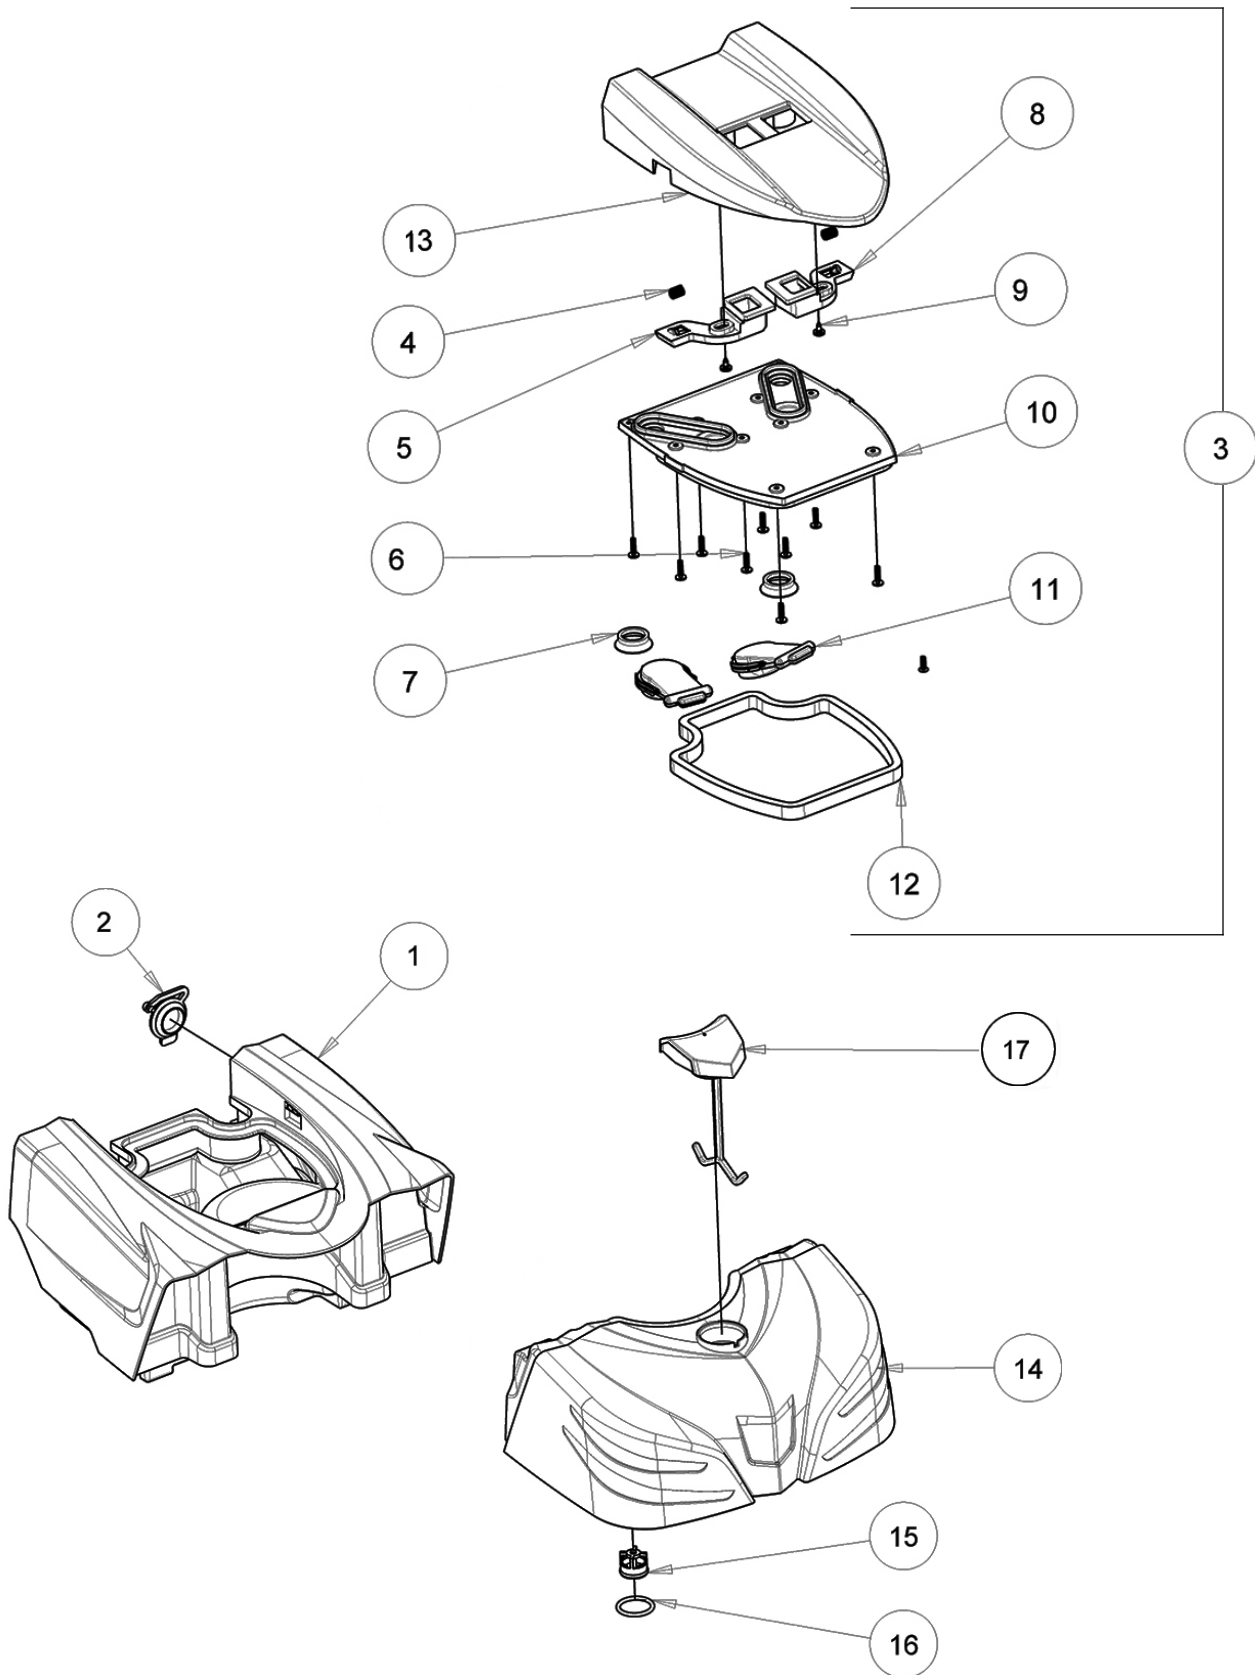

TANK GROUP

TANK GROUP

Ref.	Part No.	Mfd. Date	Description	Qty.
▽	1	KTRI06097	( ) TANK ASSY, RECOVERY [CS5]	1
▲	2	MPVR12282	( ) CAP CS5	1
▽	3	KTRI06048	( ) COVER ASSY, RECOVERY TANK [CS5]	1
▲	4	MLML00511	( ) SPRING CS5 COVER	2
▲	5	MPVR12238	( ) LEVER LEFT	1
▲	6	897669	( ) SCREW STS KN1031- Neu 4x16 - H2	10
▲	7	MPVR12539	( ) GASKET COVER EPDM CS5	2
▲	8	MPVR12237	( ) LEVER RIGHT	1
▲	9	897574	( ) SCREW SELF TAPPING 4.8X9.5 SUS	2
▲	10	N/A	( ) BASE COVER RECOVERY TANK CS5	1
▲	11	MPVR12277	( ) FLOATER CS5	2
▲	12	GUGO00622	( ) GASKET CS5	1
▲	13	N/A	( ) COVER RECOVERY TANK CS5	1
▽	14	KTRI06104	( ) TANK ASSY, SOLUTION [CS5]	1
▲	15	MPVR12350	( ) VALVE D25	1
▲	16	GUGO00618	( ) O- RING NBR70 4106 EPDM70	1
▲	17	MPVR12246	( ) CAP SOLUTION TANK CS5	1

▽ KIT

▲ INCLUDED IN KIT

N/A NOT AVAILABLE