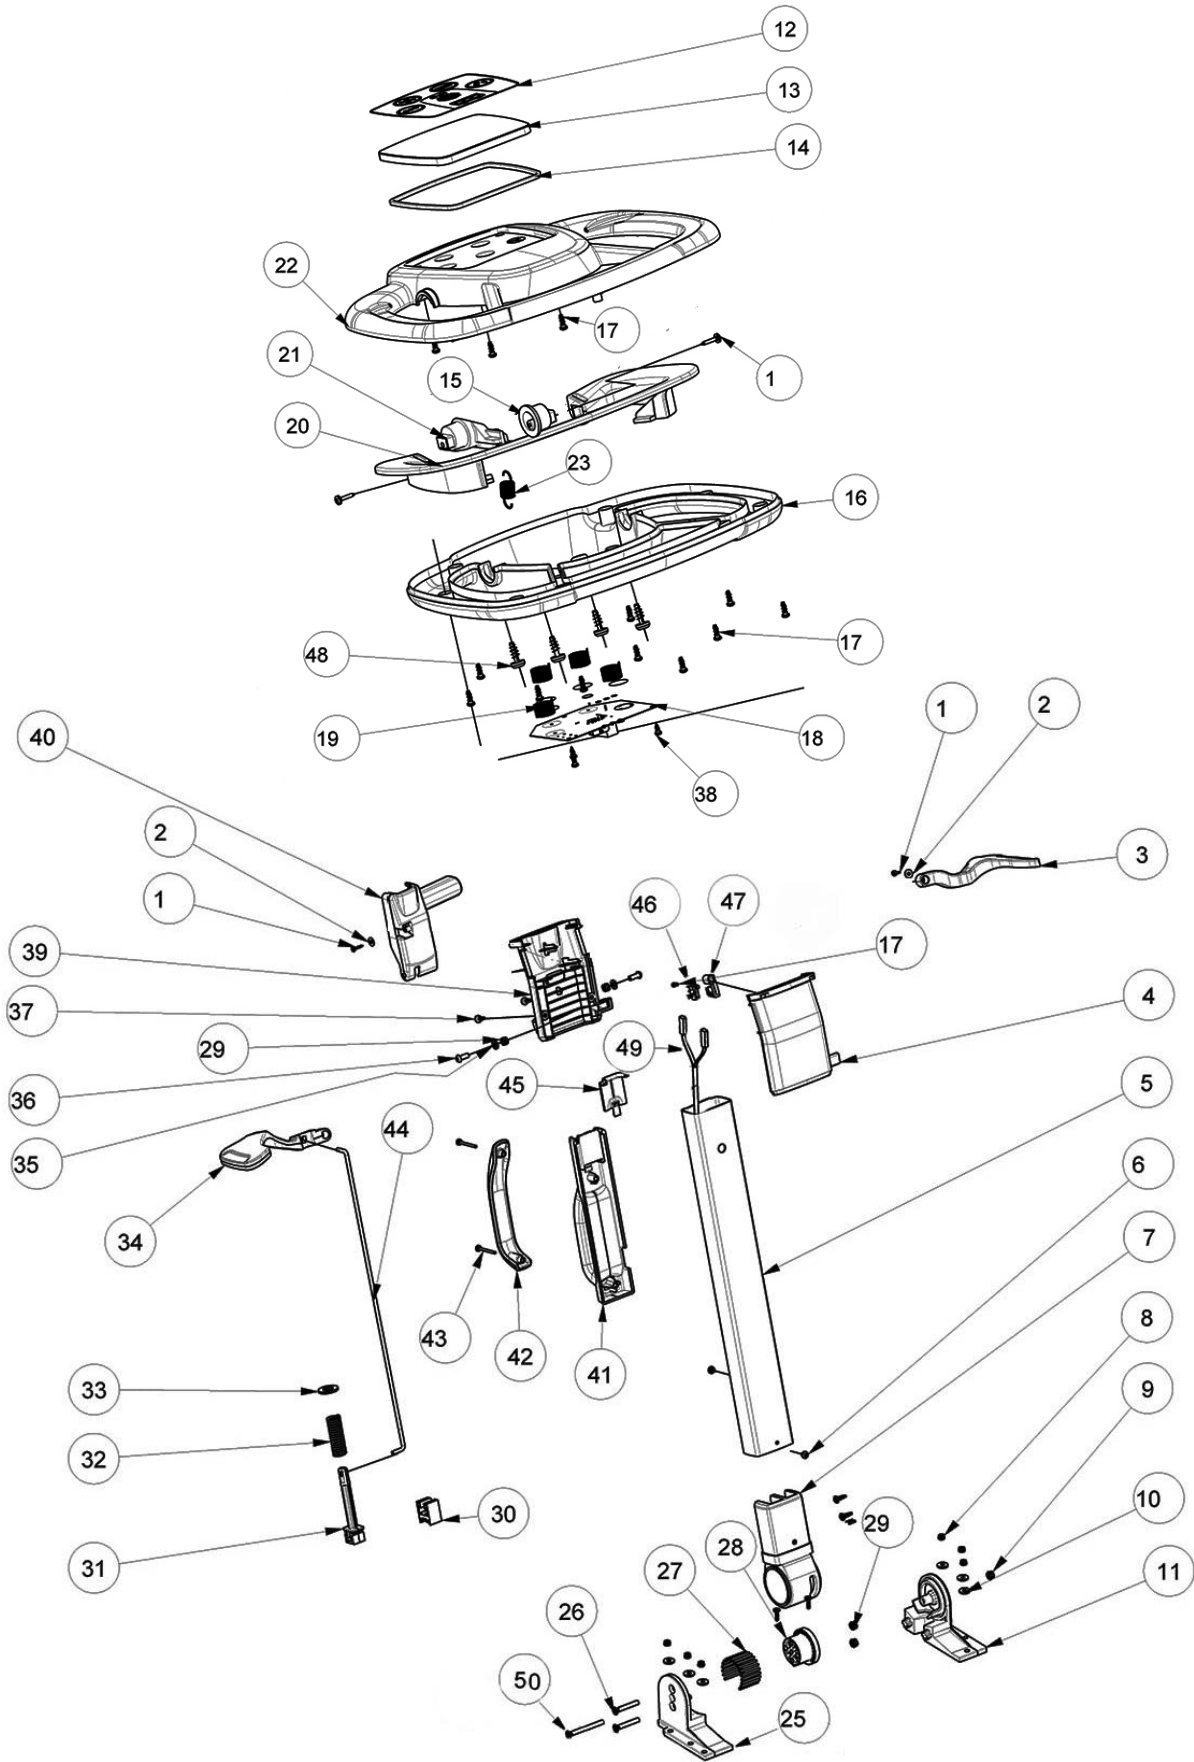

## CONTROL HANDLE GROUP

Ref.	Part No.	Mfd. Date	Description	Qty.
1	VTVT28553	( )	SCREW TCB- TC 3.5X16	4
2	VTRS00017	( )	WASHER STEEL INOX 4X12	2
3	MPVR12269	( )	LEVER CS5	1
4	MPVR12671	( )	SUPPORT ANTERIOR BOARD CS5	1
5	MFVR00317	( )	HANDLE ALUMINIUM CS5	1
6	897574	( )	SCREW SELF TAPPING 4.8X9.5 SUS	2
7	MPVR12260	( )	ARTICULATION HANDLE CS5	1
8	VTDD01693	( )	NUT, M5, INOX	6
9	VTDD01699	( )	NUT M6 INOX+ZINC.B.	1
10	897384	( )	WASHER D. 5X14 INX	6
11	MPVR12259	( )	SUPPORT HANDLE CS5	1
12	ETET16760	( )	LABEL, CONSOLE	1
13	MPVR12278	( )	GLASS BOARD CS5	1
14	GUGO00620	( )	MOUSSE BOARD CS5	1
15	MPVR12281	( )	BLADE LH PADDLE CS5	1
16	MPVR12676	( )	BASE CS5 BOARD	1
17	VTVT01494	( )	SCREW TC+ M.3,5- 10	15
18	MECE00813	( )	BOARD MAIN RV1 CS5	1
19	MLML00518	( )	SPRING TOUCH CS5	4
20	MPVR12266	( )	LEVER CS5	1
21	MPVR12280	( )	BLADE RH PADDLE CS5	1
22	MPVR12675	( )	BOARD CS5	1
23	MLML00505	( )	SPRING PADDLE	1
25	MPVR12258	( )	SUPPORT HANDLE CS5	1
26	VTVT01488	( )	SCREW M6X40 UNI933 A2	2
27	LAFN11415	( )	PIN HANDLE CS5	18
28	MPVR12289	( )	BLOCK CS5BUTTON ON- OFF	1
29	897105	( )	NUT M6 INOX+ZIN.	4
30	MFVR00320	( )	SUPPORT	1
31	MPVR12261	( )	RACK HANDLE CS5	1
32	MLML00503	( )	SPRING BLOCK ARTICULATION HANDLE	1
33	897538	( )	WASHER D.14	1
34	MPVR12270	( )	LEVER CS5	1
35	897106	( )	WASHER D.6 UNI 6592 INOX	2
36	897446	( )	SCREW TBEI M 6- 16	2
37	VTVT01492	( )	SCREW STS KN1038 5x16 - T20	2
38	VTVT01717	( )	SCREW M3x8 UNI9707 ZN	3
39	MPVR12670	( )	SUPPORT REAR BOARD CS5	1
40	MPVR12669	( )	LEVER ANTERIOR SQUEEGEE CS5	1
41	MPVR12674	( )	SUPPORT OUTLET HANDLE CS5	1
42	MPVR12673	( )	COVERING OUTLET HANDLE CS5	1
43	VTVT00890	( )	SCREW TC+ M.4- 40	2
44	LAFN11397	( )	ROD CS5 HANDLE	1
45	MPVR12672	( )	CAP OUTLET HANDLE CS5	1
46	MECI00588	( )	MICROSWITCH	1
47	MPVR12486	( )	SUPPORT CS5	1
48	VTVT01073	( )	SCREW STS KN1039 6x16 - T25 A2	4
49	MECB02082	( )	WIRING, DISPLAY, CS5	1
50	VTVT01484	( )	SCREW TCEI 6X60 INOX	1