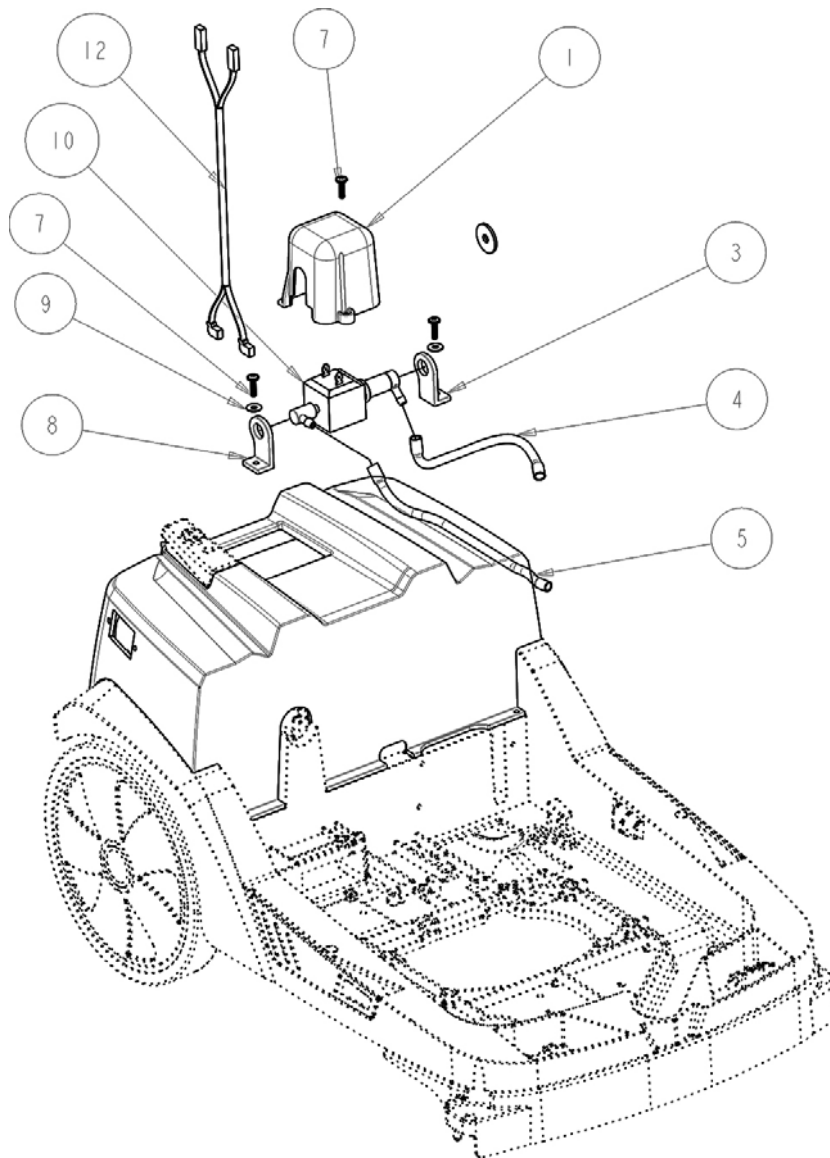

SOLUTION PUMP GROUP

Ref.	Part No.	Mfd. Date	Description	Qty.
1	MPVR12279	( )	COVERING PUMP CS5	1
3	MPVR12498	( )	SUPPORT DX	1
4	TBBP00730	( )	TUBE 5X8	1
5	TBBP00729	( )	TUBE 5X8	1
7	897669	( )	SCREW STS KN1031- Neu 4x16 - H2	3
8	MPVR12499	( )	SUPPORT SX	1
9	VTRS00017	( )	WASHER STEEL INOX 4X12	2
10	PPEL00140	( )	PUMP 24VDC	1
12	MECB02083	( )	WIRING, WATER PUMP, CS5	1

N/A NOT AVAILABLE