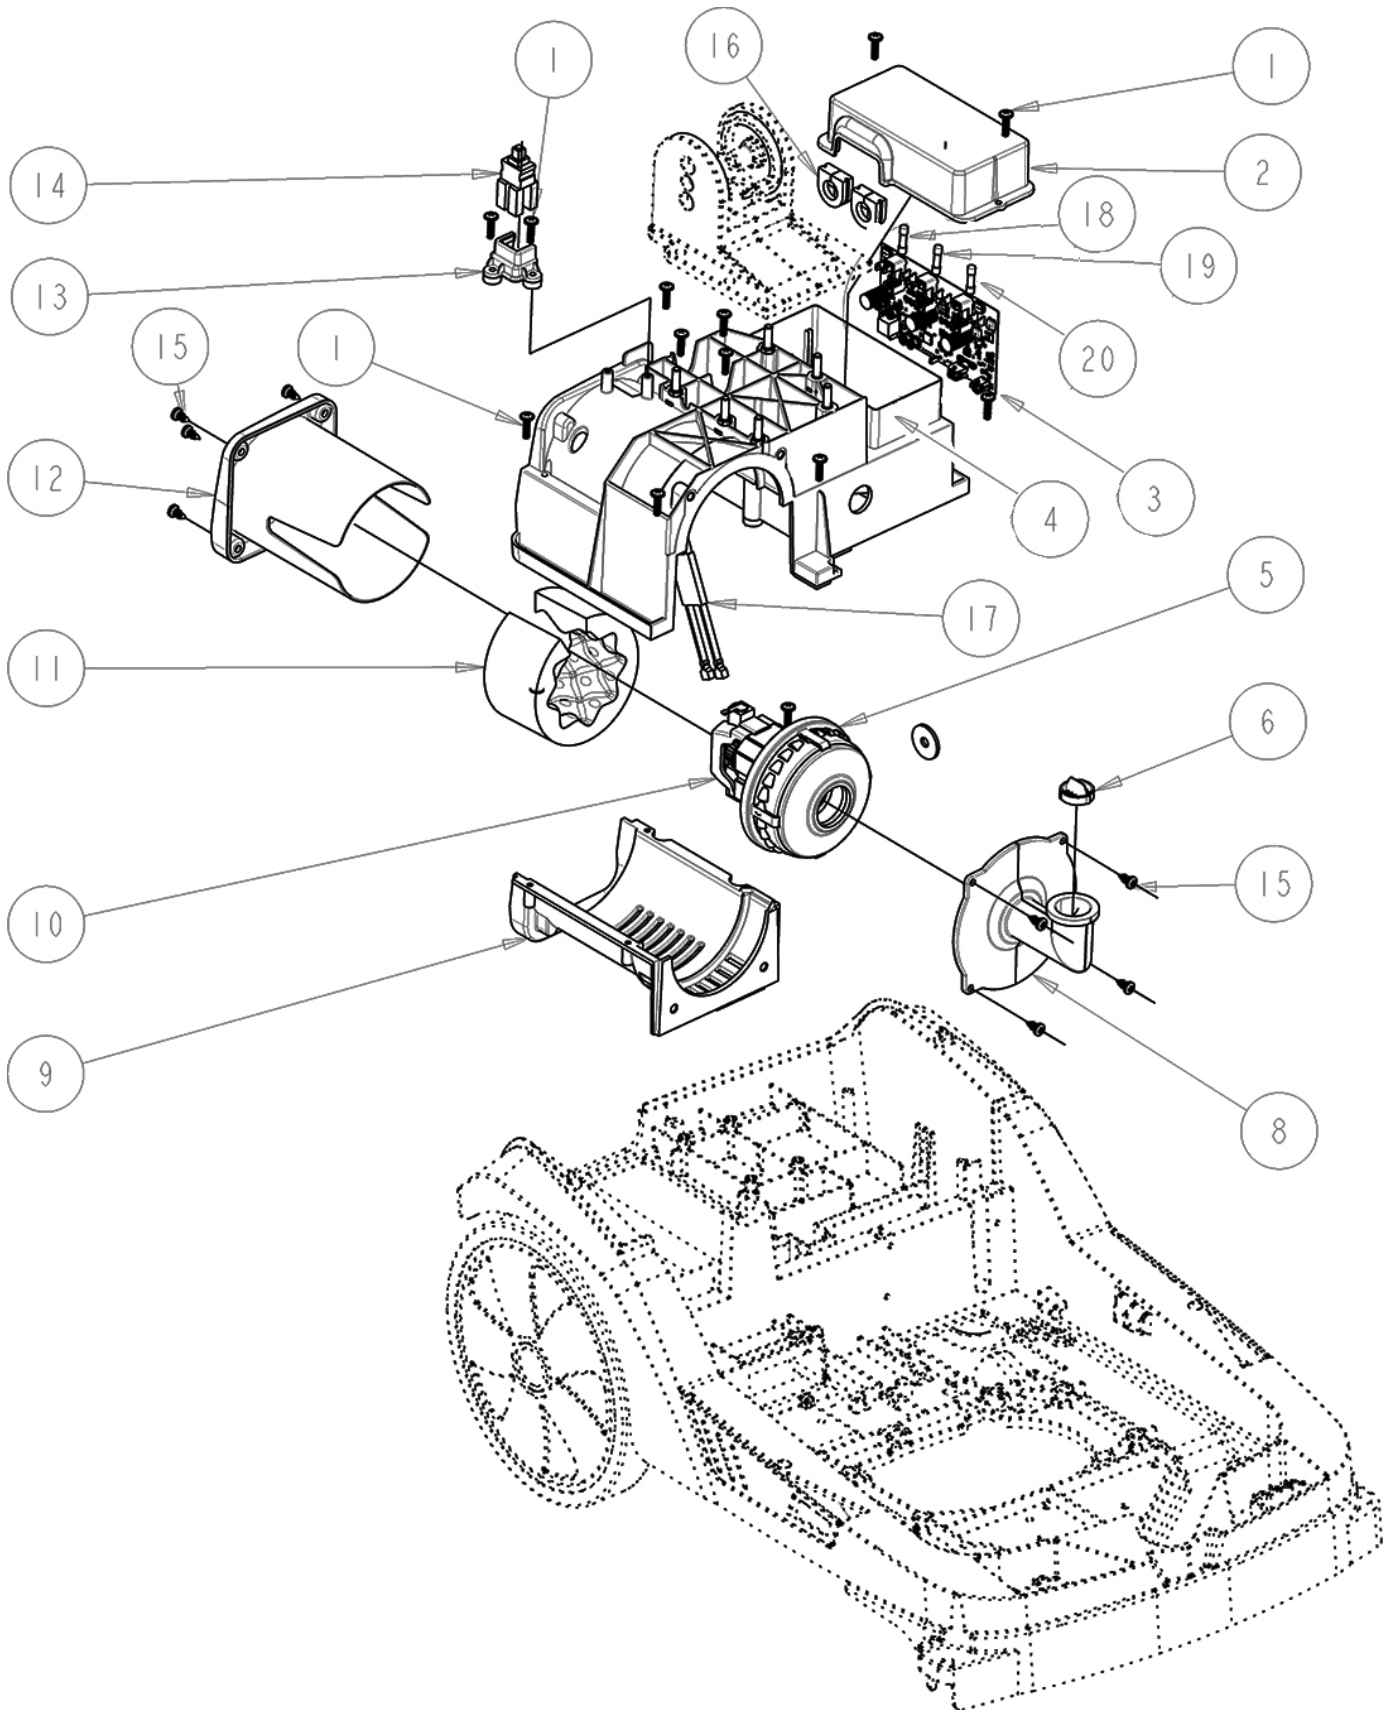

VACUUM MOTOR GROUP

VACUUM MOTOR GROUP

Ref.	Part No.	Mfd. Date	Description	Qty.
1	VTVT01491	( )	SCREW STS KN1031- Neu 4x16 - H2	21
2	MPVR12253	( )	COVER ELETTRONIC BOARD CS5	1
3	MECE00814	( )	BOARD MAIN RV1 CS5 36VDC	1
3	MECB02081	( )	WIRING CT5 COMPL.(BOARD+WIRES)	1
4	MPVR12247	( )	SUPPORT VACUUM MOTOR CS5	1
5	MPVR12252	( )	GASKET VACUUM MOTOR CS5	1
6	MPVR12484	( )	FILTER, AIR INLET [CS5]	1
8	MPVR12249	( )	FLANGE VACUUM MOTOR CS5	1
9	MPVR12248	( )	SUPPORT LOWER VACUUM MOTOR CS5	1
10	MOCC00481	( )	VACUUM CS5	1
11	ITSO00109	( )	INSULATOR CS5	1
12	MPVR12677	( )	FLANGE VACUUM MOTOR CS5	1
13	MPVR12290	( )	SUPPORT BUTTON	1
14	MECI00681	( )	SWITCH CS5	1
15	VTVT48694	( )	SCREW TCB TC 5 X12 UNI 9707 TZ	8
16	MEVR02904	( )	FAIR, LEAD	2
17	MECB02146	( )	WIRING, VACUUM MOTOR, CS5	1
18	MEVR02701	( )	FUSE 5X20 F2A	1
19	MEVR01127	( )	FUSE 5X20 5A F	1
20	MEVR04016	( )	FUSE 5X20 6.3A T	1