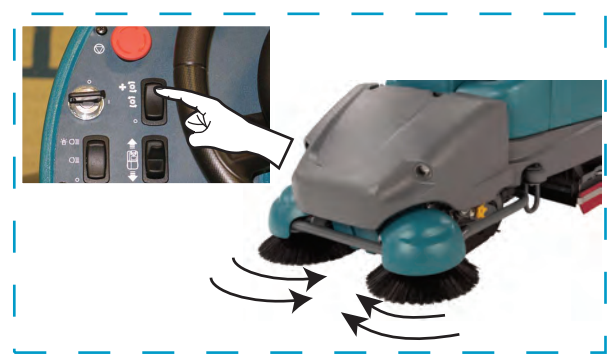

T16

1

<140°F/60°C

FaST
Foam Scrubbing Technology

<70°F/21°C

FaST-PAK

T16

1