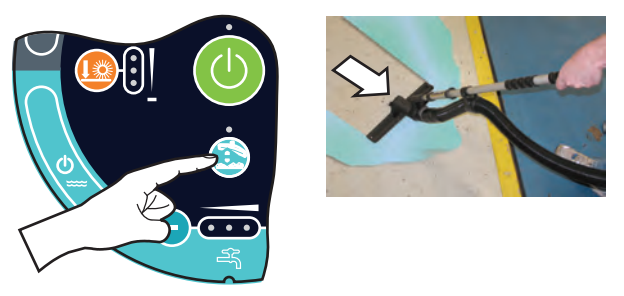

T16

1

<140°F/60°C

FaST
Foam Scrubbing Technology

<70°F/21°C

FaST-PAK

T16

1