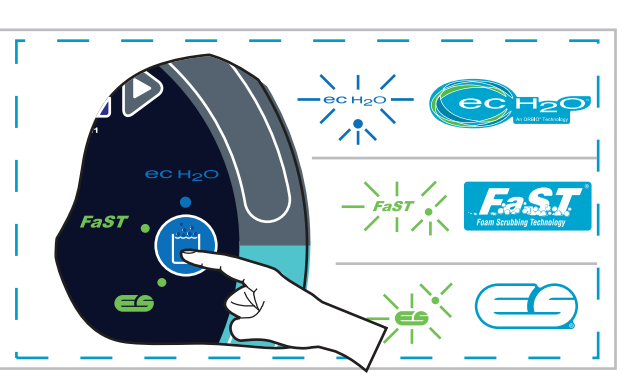

T16

1

<140°F/60°C

FaST
Foam Scrubbing Technology

<70°F/21°C

FaST-PAK

T16

1