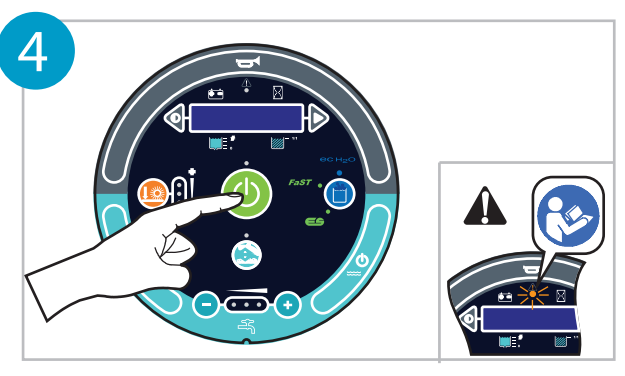

T16

1

<140°F/60°C

FaST
Foam Scrubbing Technology

<70°F/21°C

FaST-PAK

T16

1