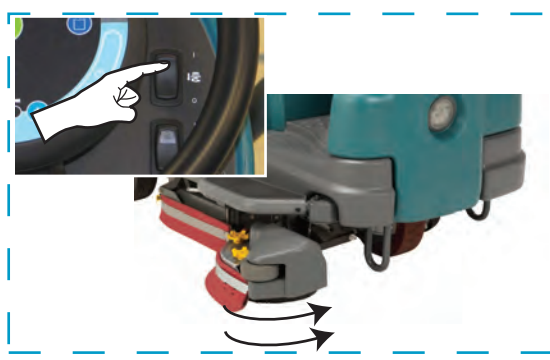

T16

1

<140°F/60°C

FaST
Foam Scrubbing Technology

<70°F/21°C

FaST-PAK

T16

1