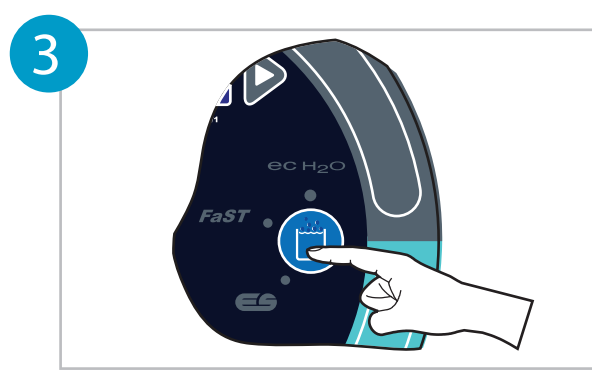

T16

1

<140°F/60°C

FaST
Foam Scrubbing Technology

<70°F/21°C

FaST-PAK

T16

1